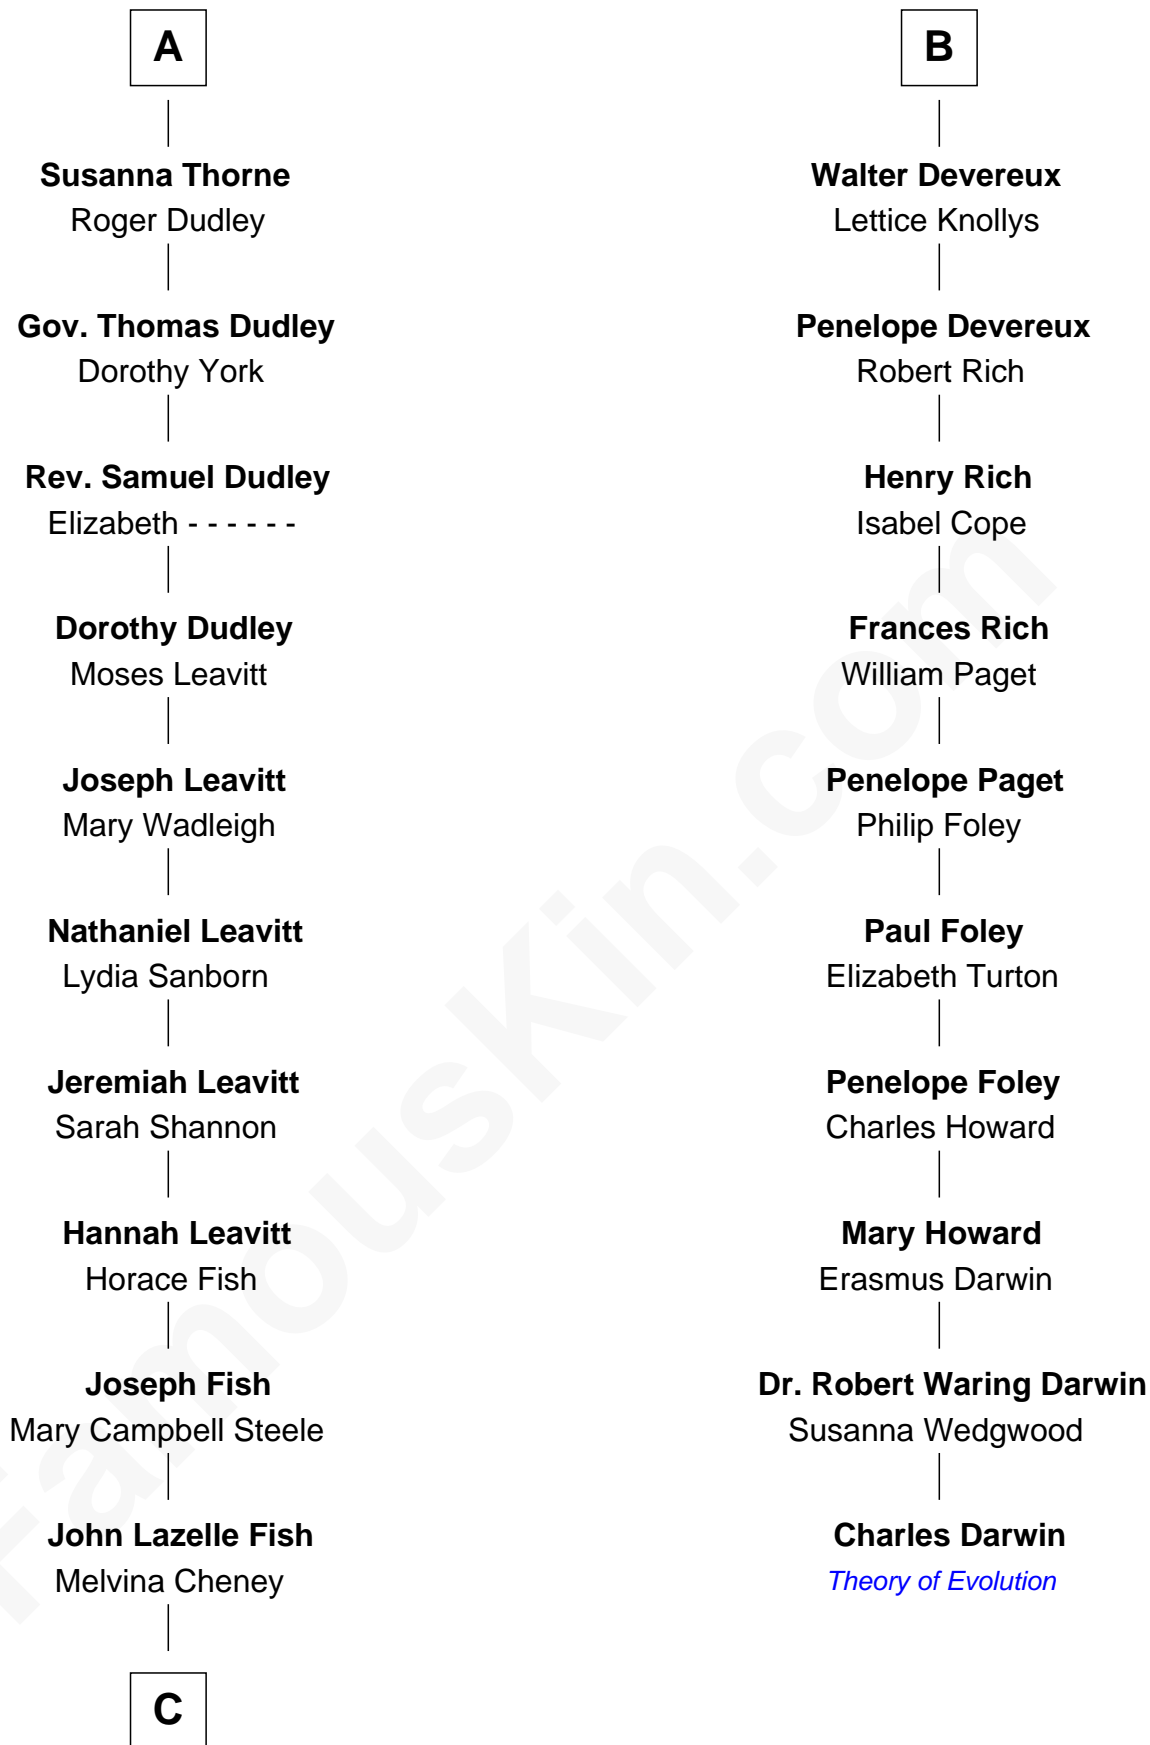

FamousKin.com Relationship Chart of

Keri Russell

TV and Movie Actress

16th cousin 4 times removed of

Charles Darwin

Theory of Evolution

C

—
Karl Joseph Fish
Mary Emma McNeil

—
Emma Inez Fish
Kermit Sylvester Stephens

—
Stephanie Stephens
David Harold Russell

—
Keri Russell
TV and Movie Actress

FamousKin.com