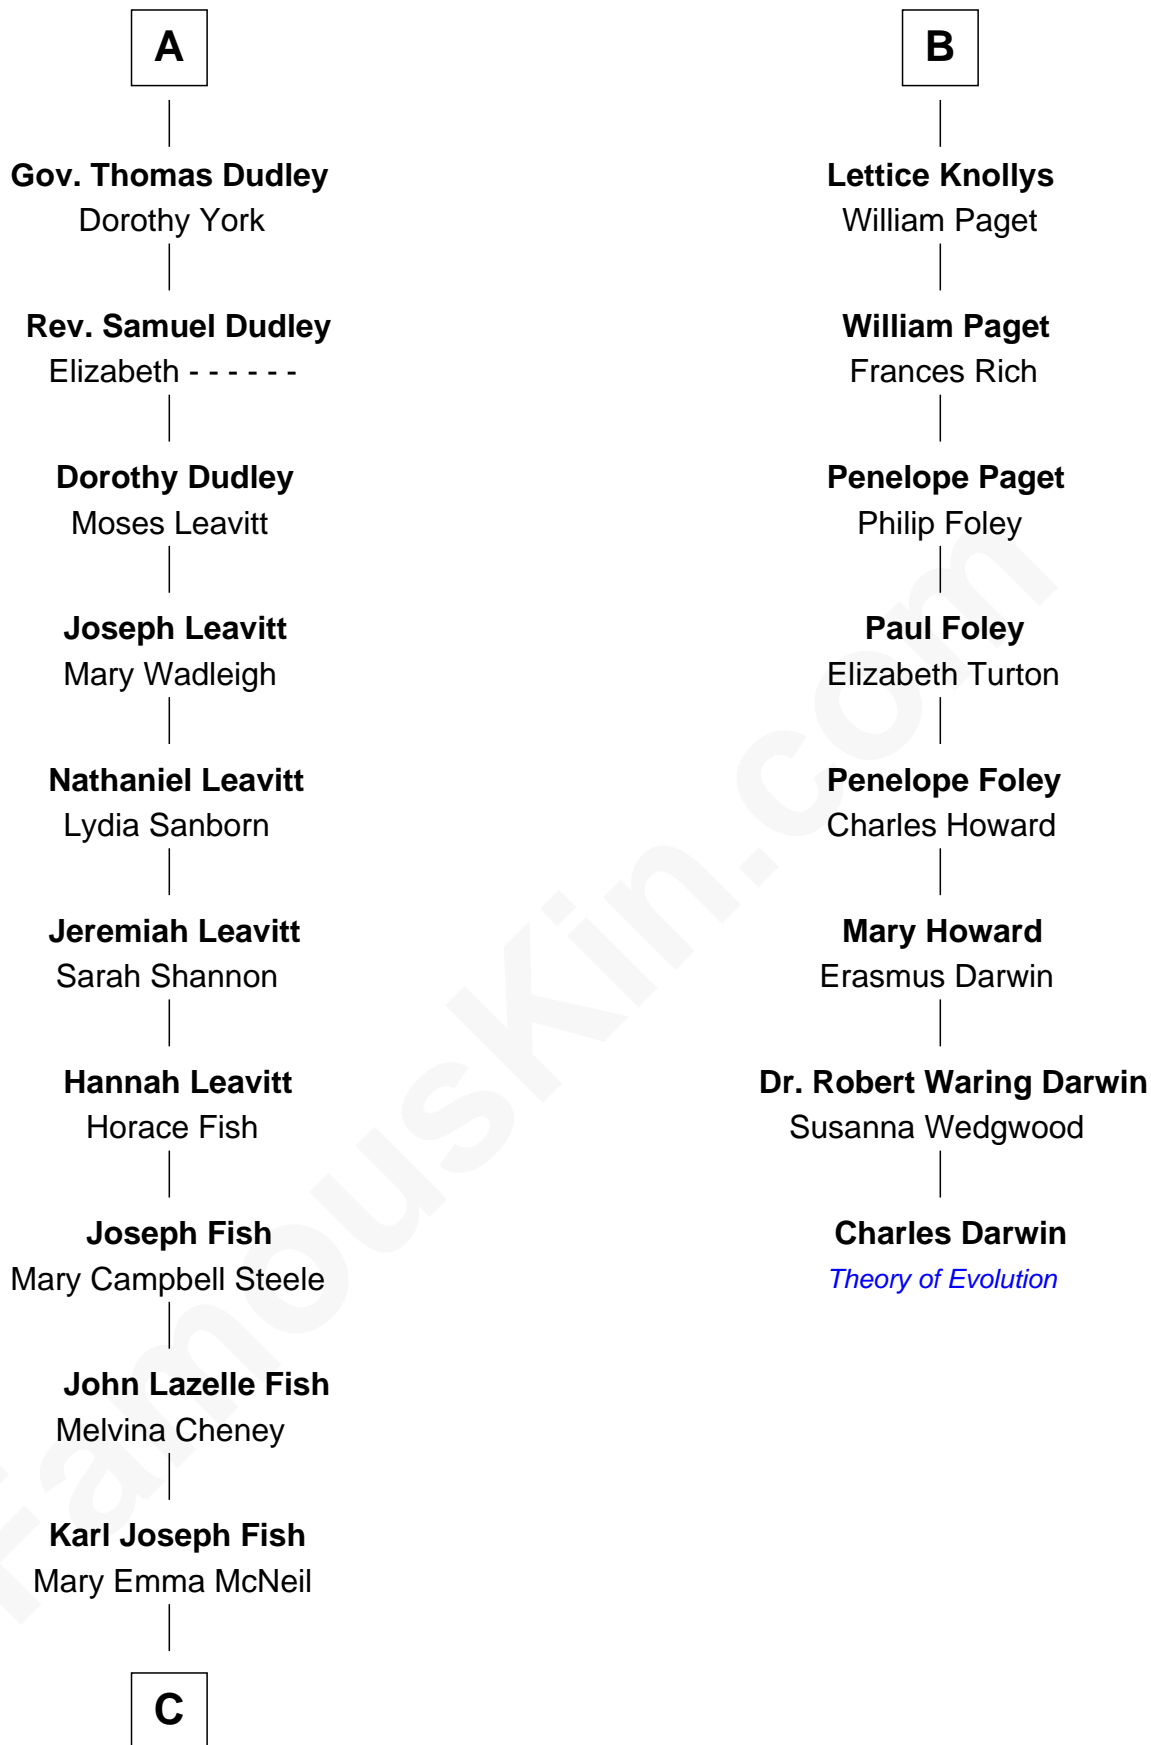

FamousKin.com Relationship Chart of

Keri Russell

TV and Movie Actress

14th cousin 5 times removed of

Charles Darwin

Theory of Evolution

Sir Thomas de Holand

Alice Fitzalan

C

Emma Inez Fish
Kermit Sylvester Stephens

Stephanie Stephens
David Harold Russell

Keri Russell
TV and Movie Actress

FamousKin.com