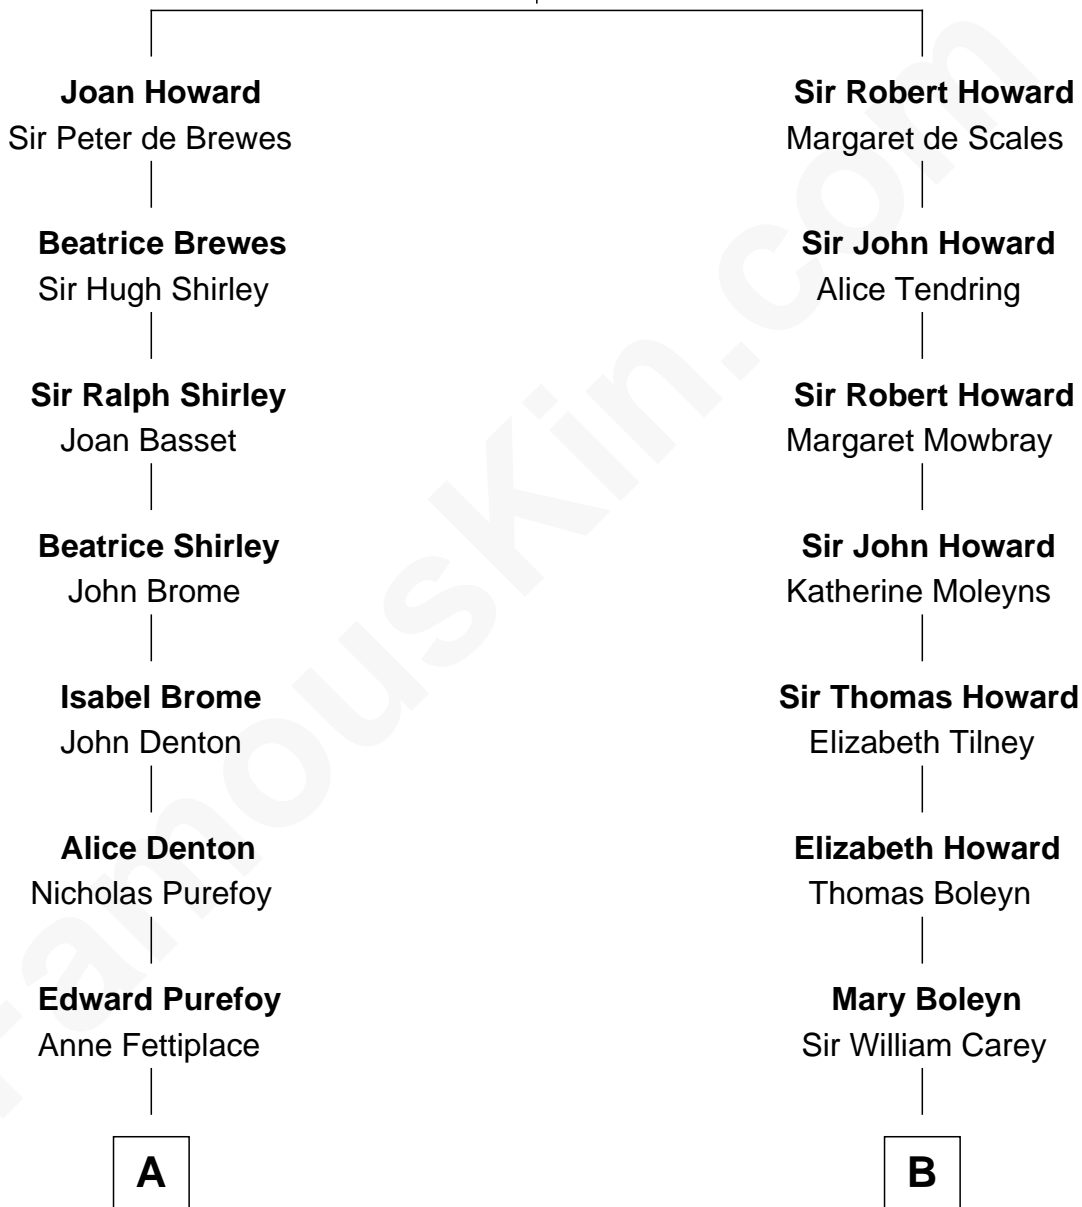

FamousKin.com Relationship Chart of

Keri Russell

TV and Movie Actress

16th cousin 5 times removed of

Charles Darwin

Theory of Evolution

Sir John Howard

Alice de Bois

FamousKin.com