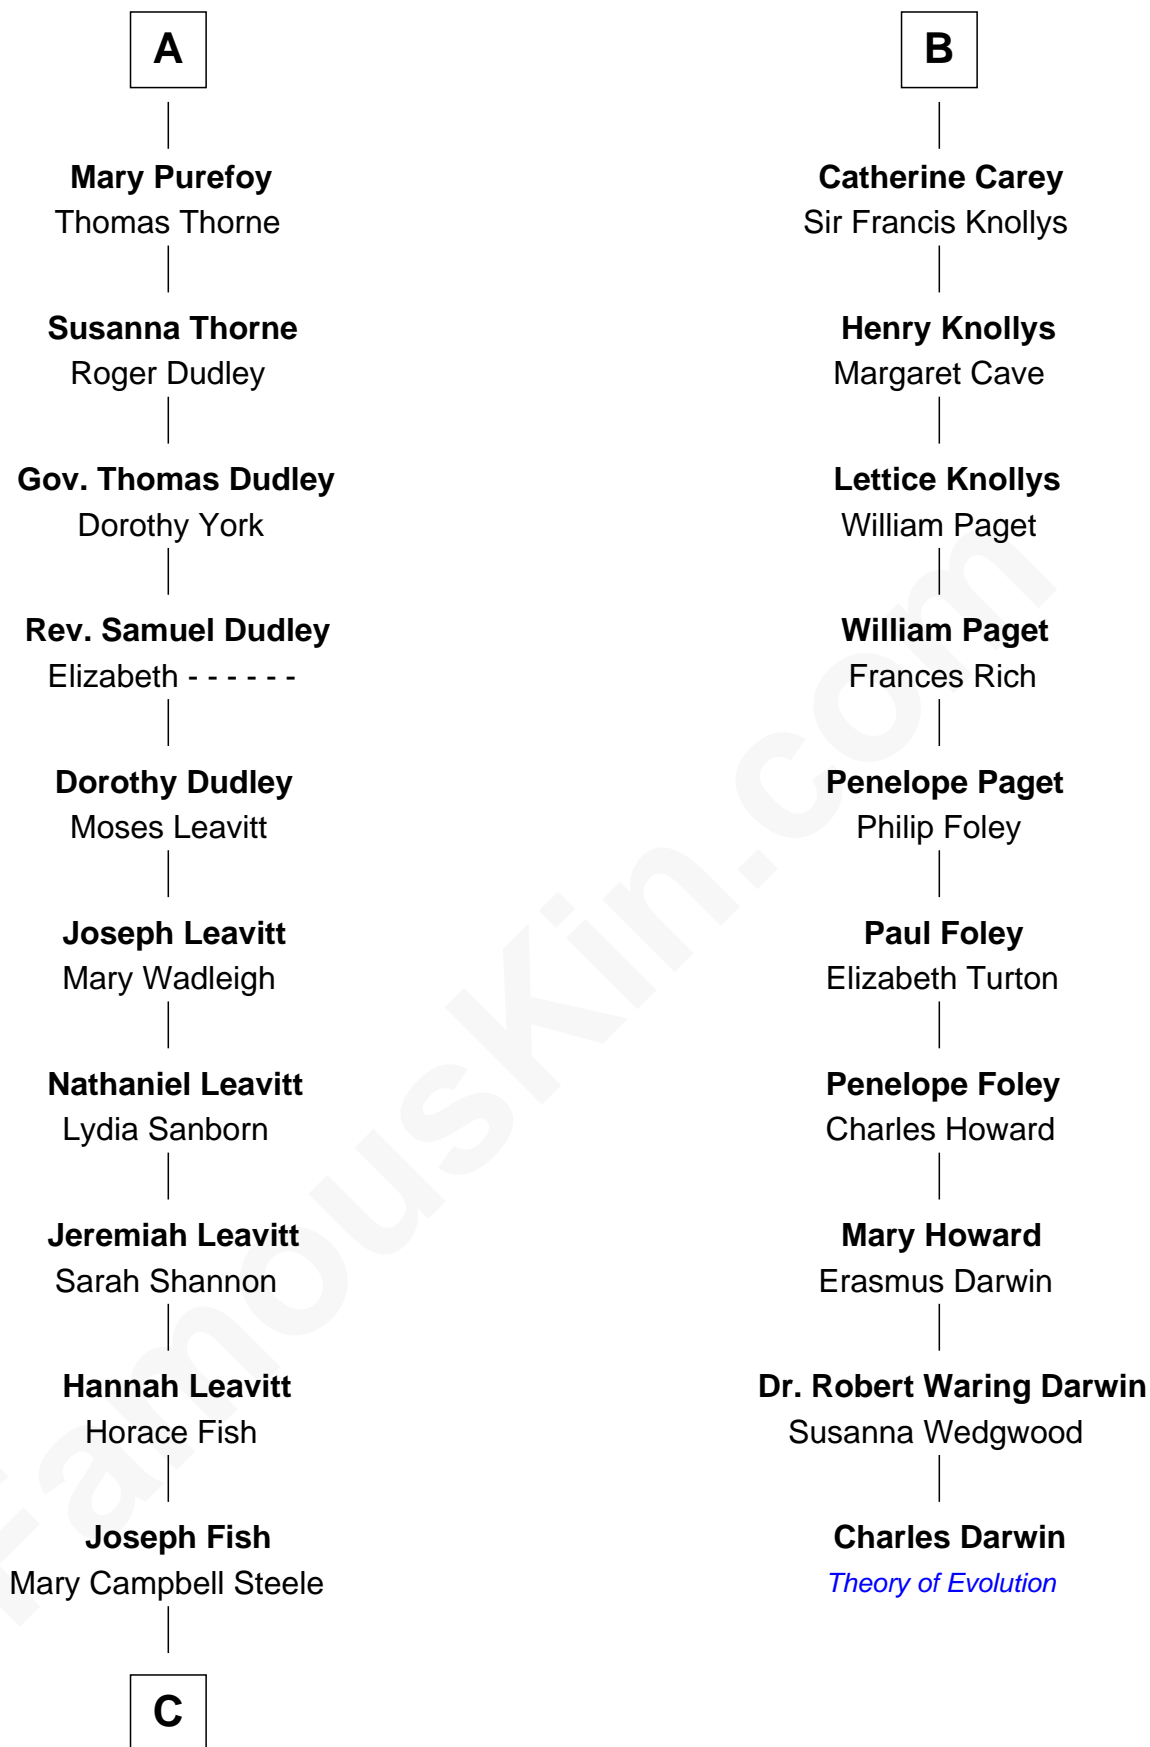

FamousKin.com Relationship Chart of

Keri Russell

TV and Movie Actress

16th cousin 5 times removed of

Charles Darwin

Theory of Evolution

Sir John Howard

Alice de Bois

FamousKin.com