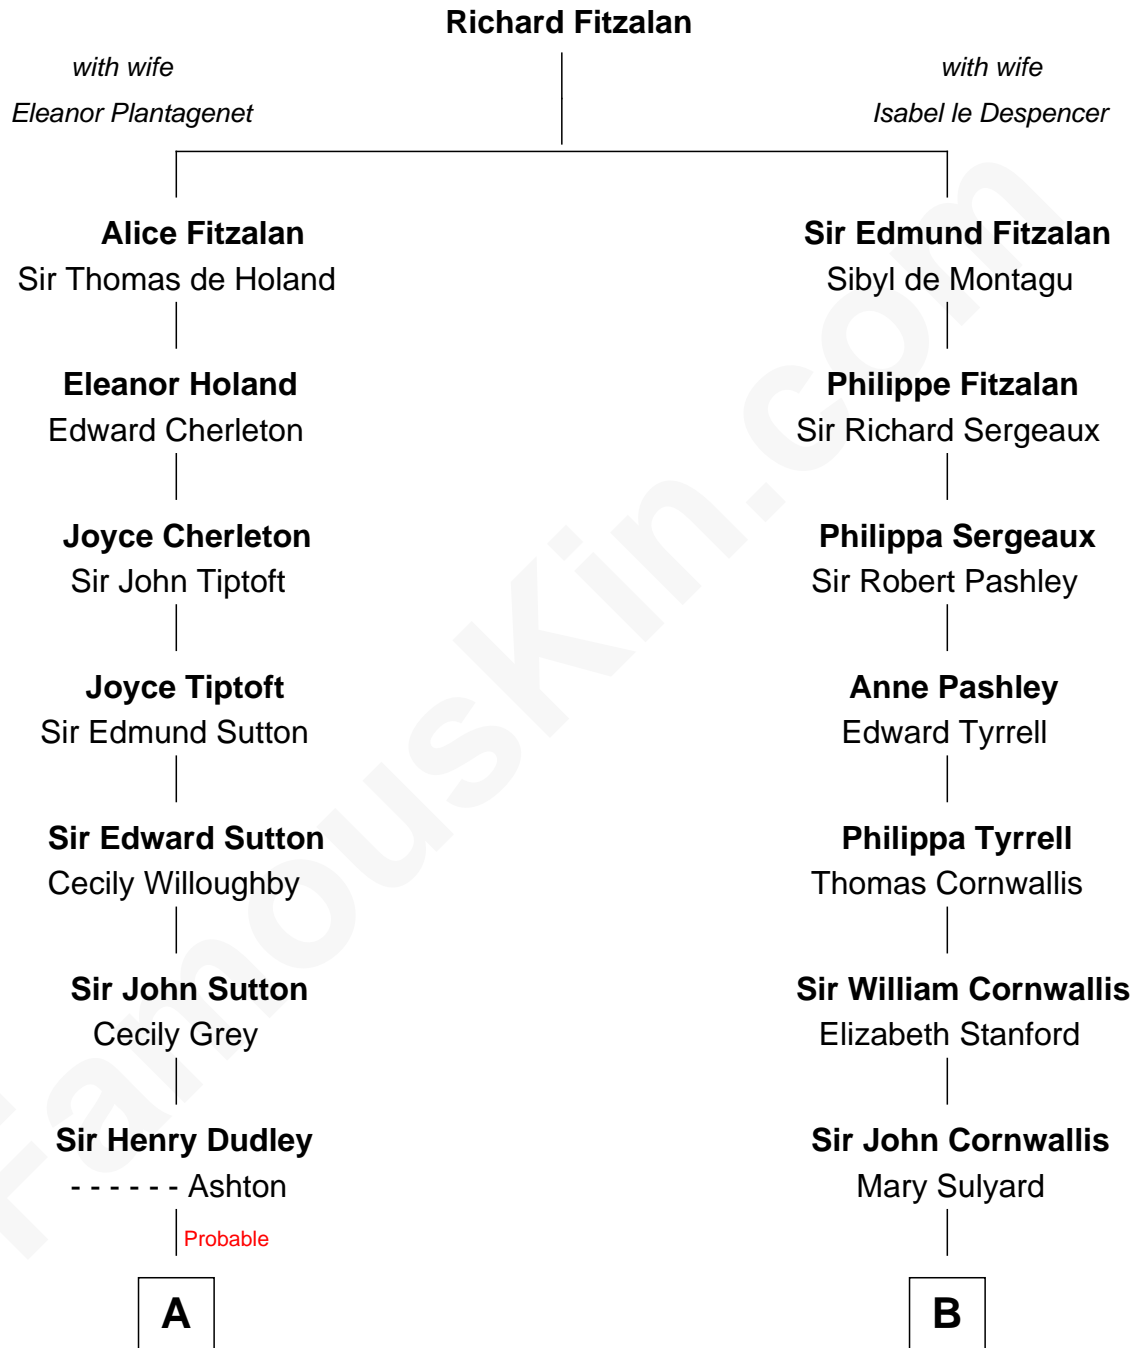

FamousKin.com Relationship Chart of

Keri Russell

TV and Movie Actress

17th cousin 3 times removed of

General James Longstreet

Confederate Army - U.S. Civil War

C

—
Karl Joseph Fish
Mary Emma McNeil

—
Emma Inez Fish
Kermit Sylvester Stephens

—
Stephanie Stephens
David Harold Russell

—
Keri Russell
TV and Movie Actress