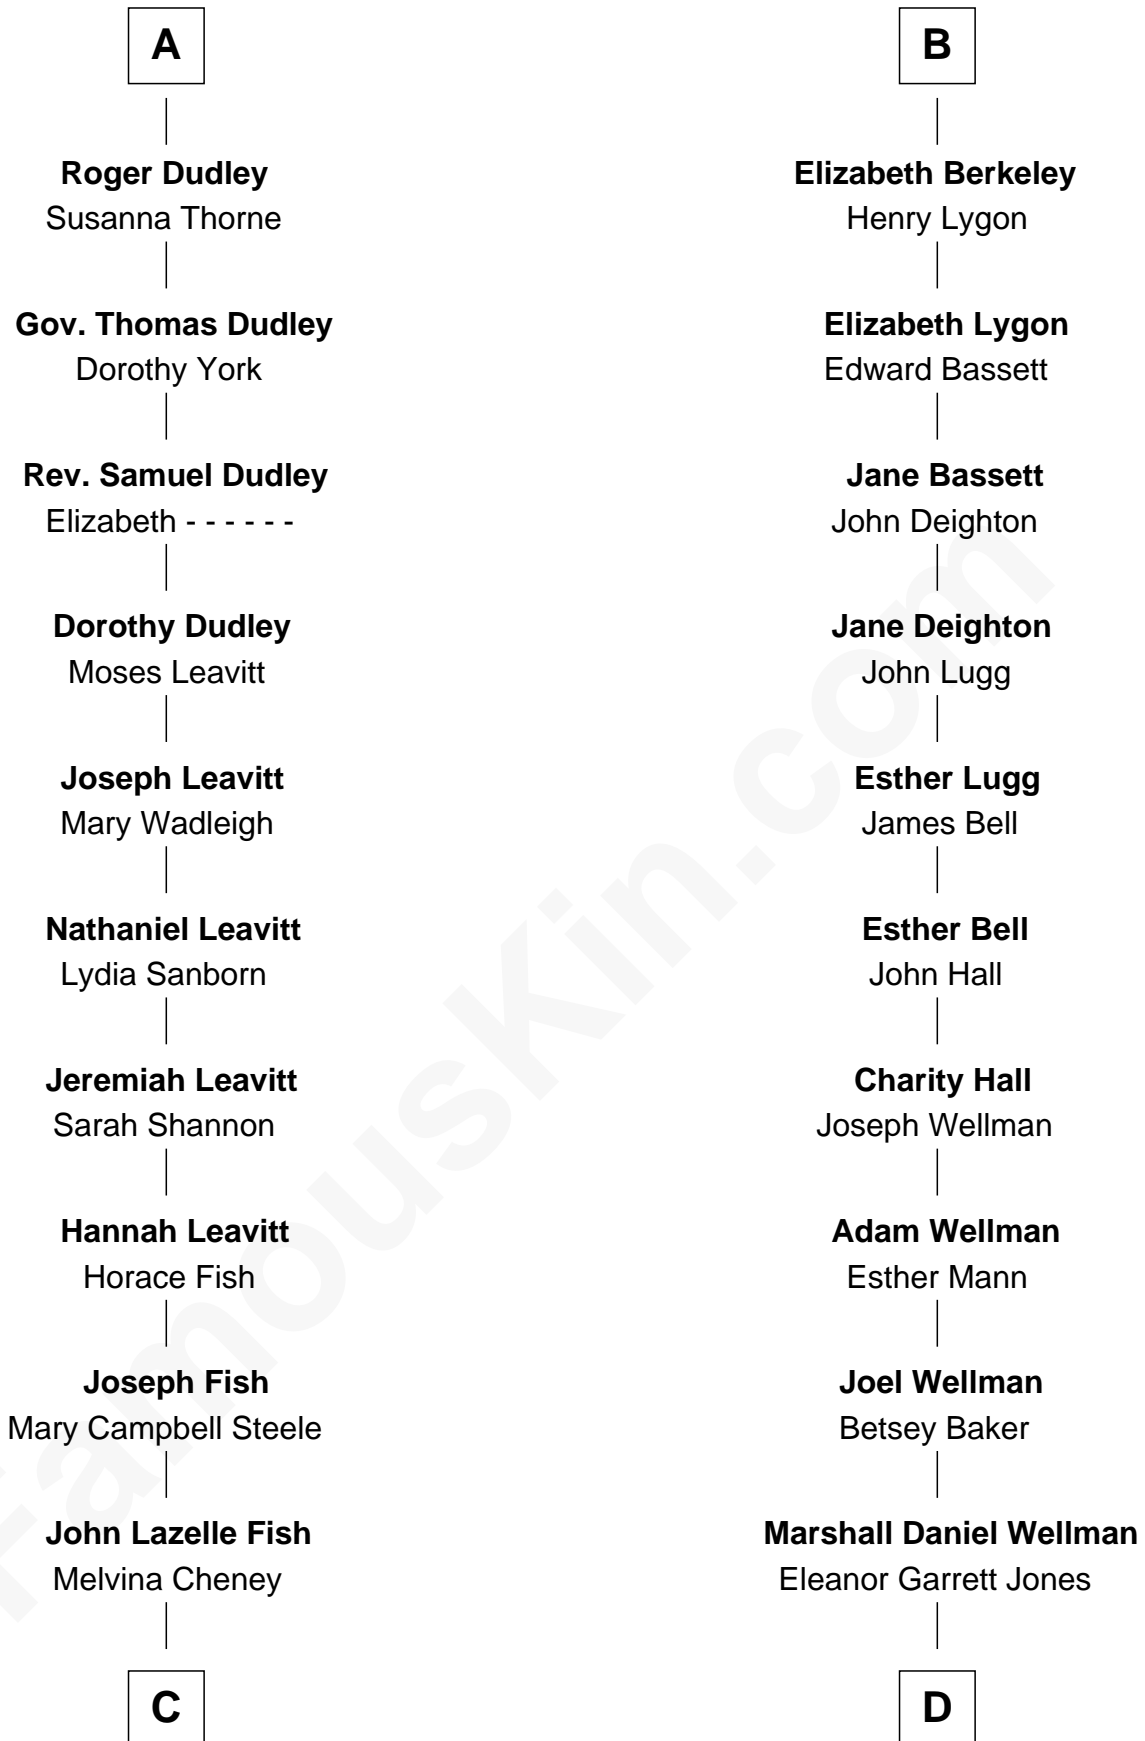

FamousKin.com Relationship Chart of

Keri Russell

TV and Movie Actress

18th cousin 2 times removed of

Jack London

Author of "The Call of the Wild"

Sir Maurice de Berkeley

Eve la Zouche

Maurice de Berkeley

Margaret -----

Thomas Berkeley

Catherine Botetourte

Maurice Berkeley

Johanna Denham

Maurice Berkeley

Ellen Montfort

Sir William Berkeley

Anne Stafford

Richard Berkeley

Elizabeth Conningsby

Sir John Berkeley

Isabel Dennis

B

C