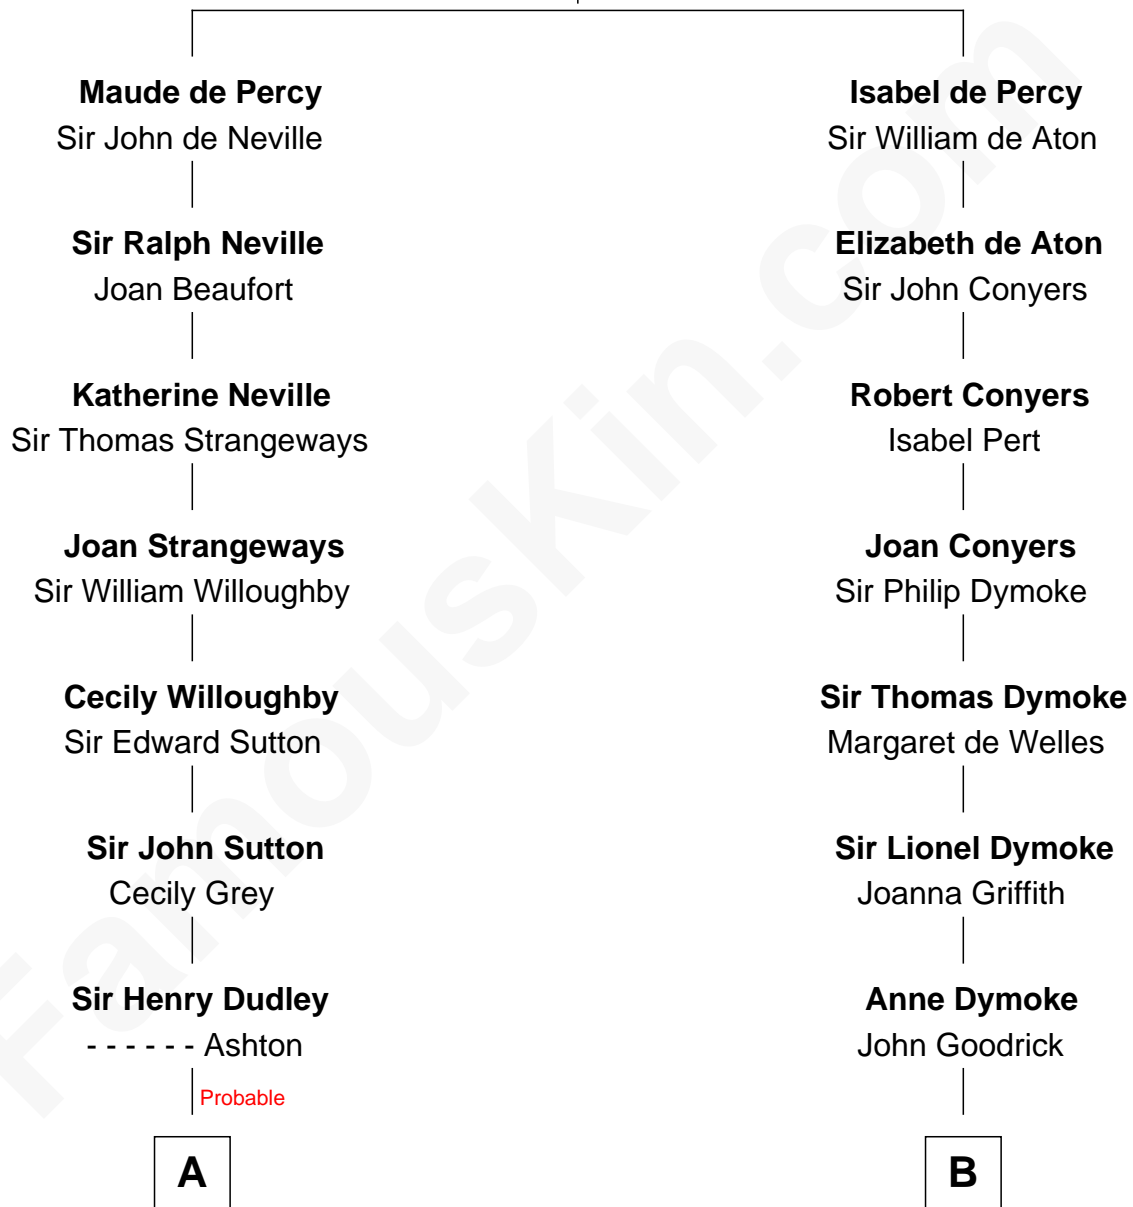

FamousKin.com Relationship Chart of

Keri Russell

TV and Movie Actress

20th cousin of

Lucille Ball

TV Actress - "I Love Lucy"

Sir Henry de Percy

Idoine de Clifford

C

Karl Joseph Fish
Mary Emma McNeil

Emma Inez Fish
Kermit Sylvester Stephens

Stephanie Stephens
David Harold Russell

Keri Russell
TV and Movie Actress

D

George Osborn Durrell
Anne Jane Jewell

Nellie Rebecca Durrell
Jasper Clinton Ball