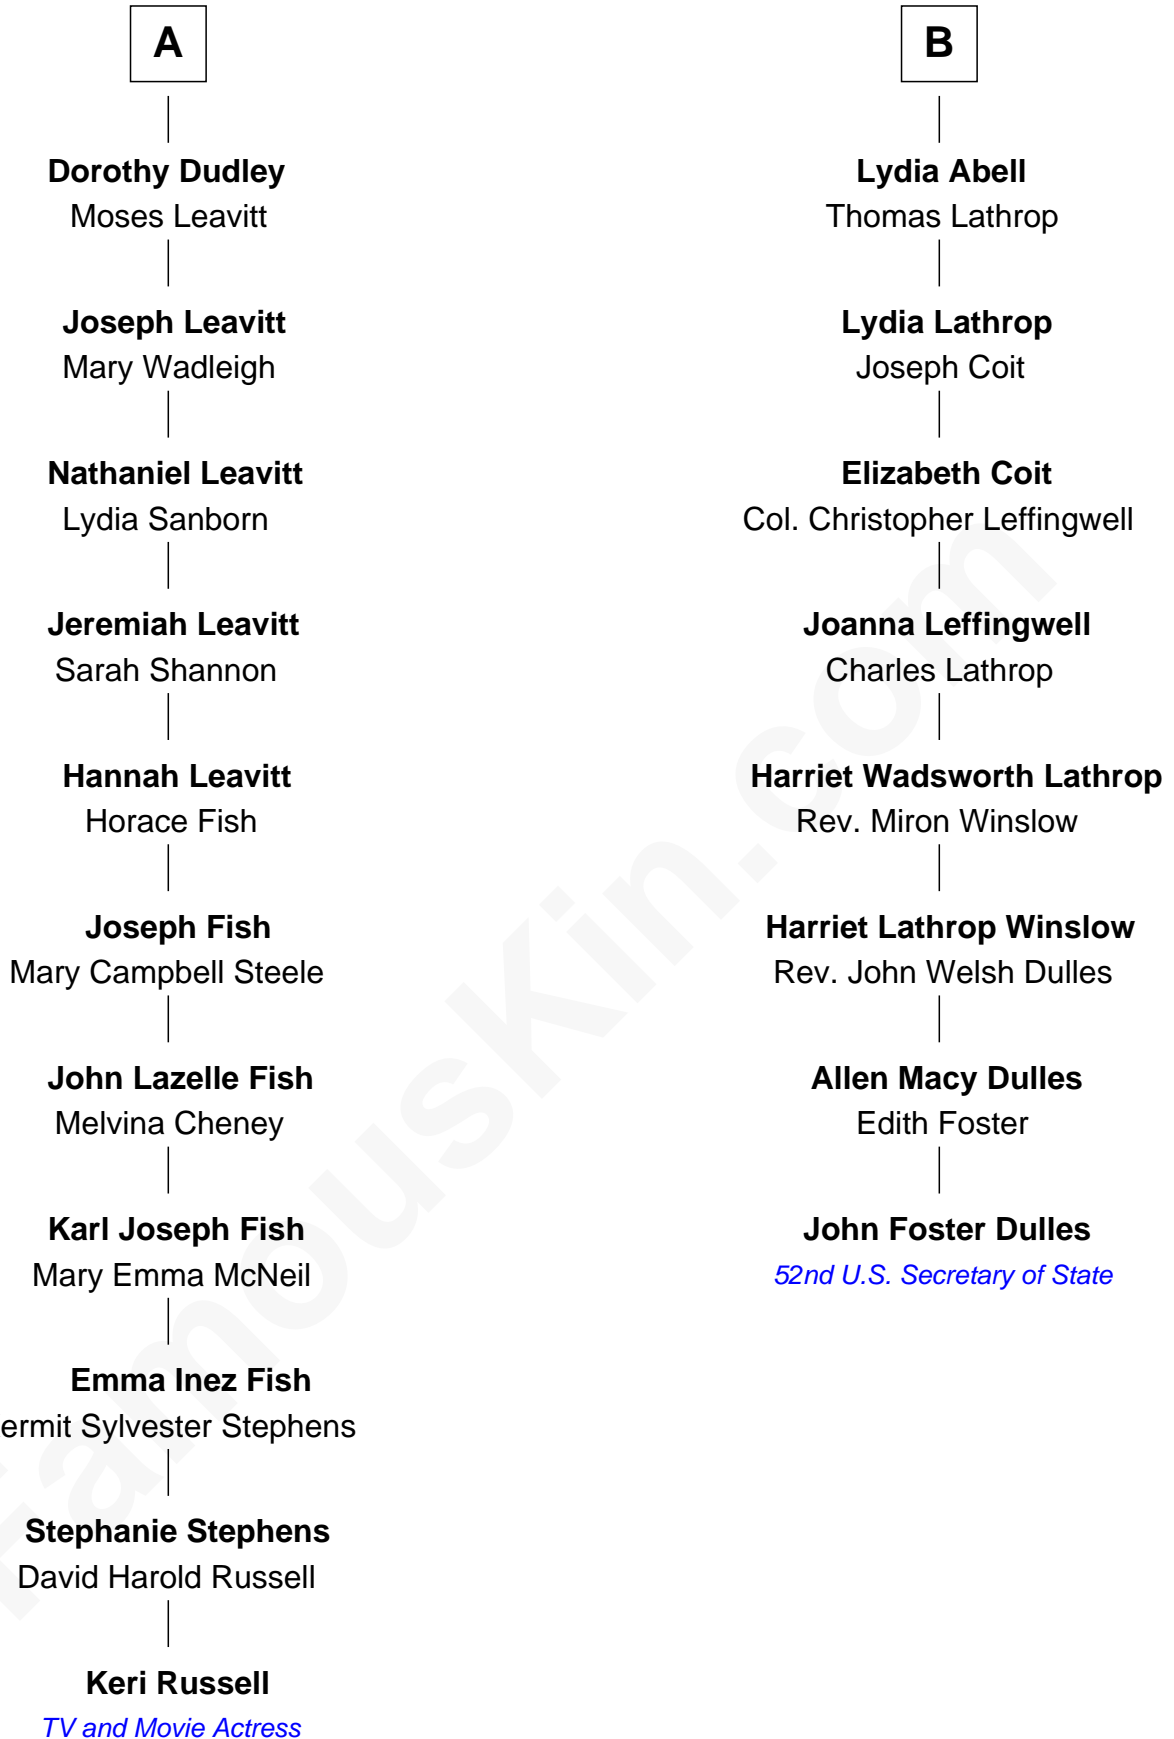

FamousKin.com Relationship Chart of

Keri Russell

TV and Movie Actress

14th cousin 3 times removed of

John Foster Dulles

52nd U.S. Secretary of State

Keri Russell photo by [Caroline Bonarde Ucci](#) (CC BY 3.0)