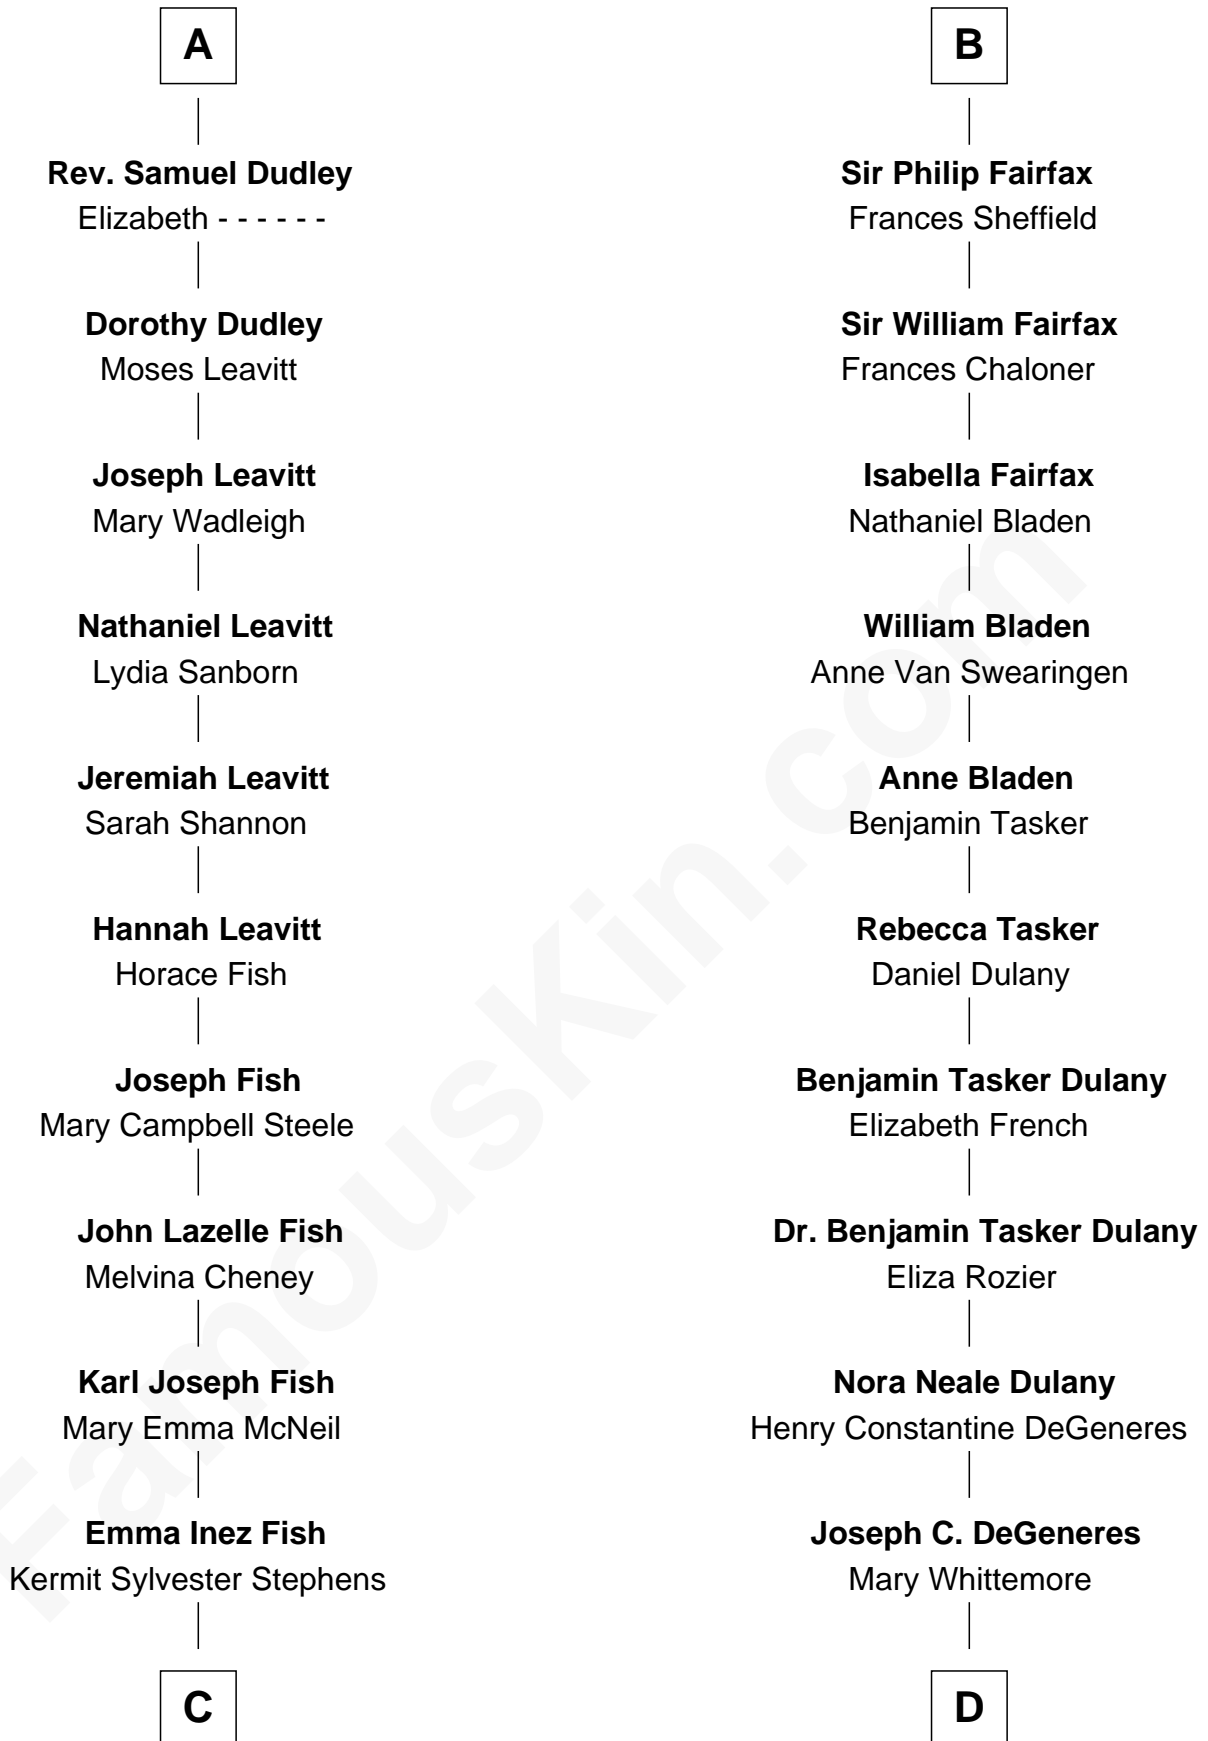

FamousKin.com Relationship Chart of

Keri Russell

TV and Movie Actress

18th cousin 2 times removed of

Ellen DeGeneres

Comedienne and TV Personality

C

Stephanie Stephens
David Harold Russell

Keri Russell
TV and Movie Actress

D

Alfred George DeGeneres
Julia E. Billiu

Elliot Everett DeGeneres
Ruth Elodie Martin

Elliot Everett DeGeneres
Betty Jane Pfeffer

Ellen DeGeneres
Comedienne and TV Personality