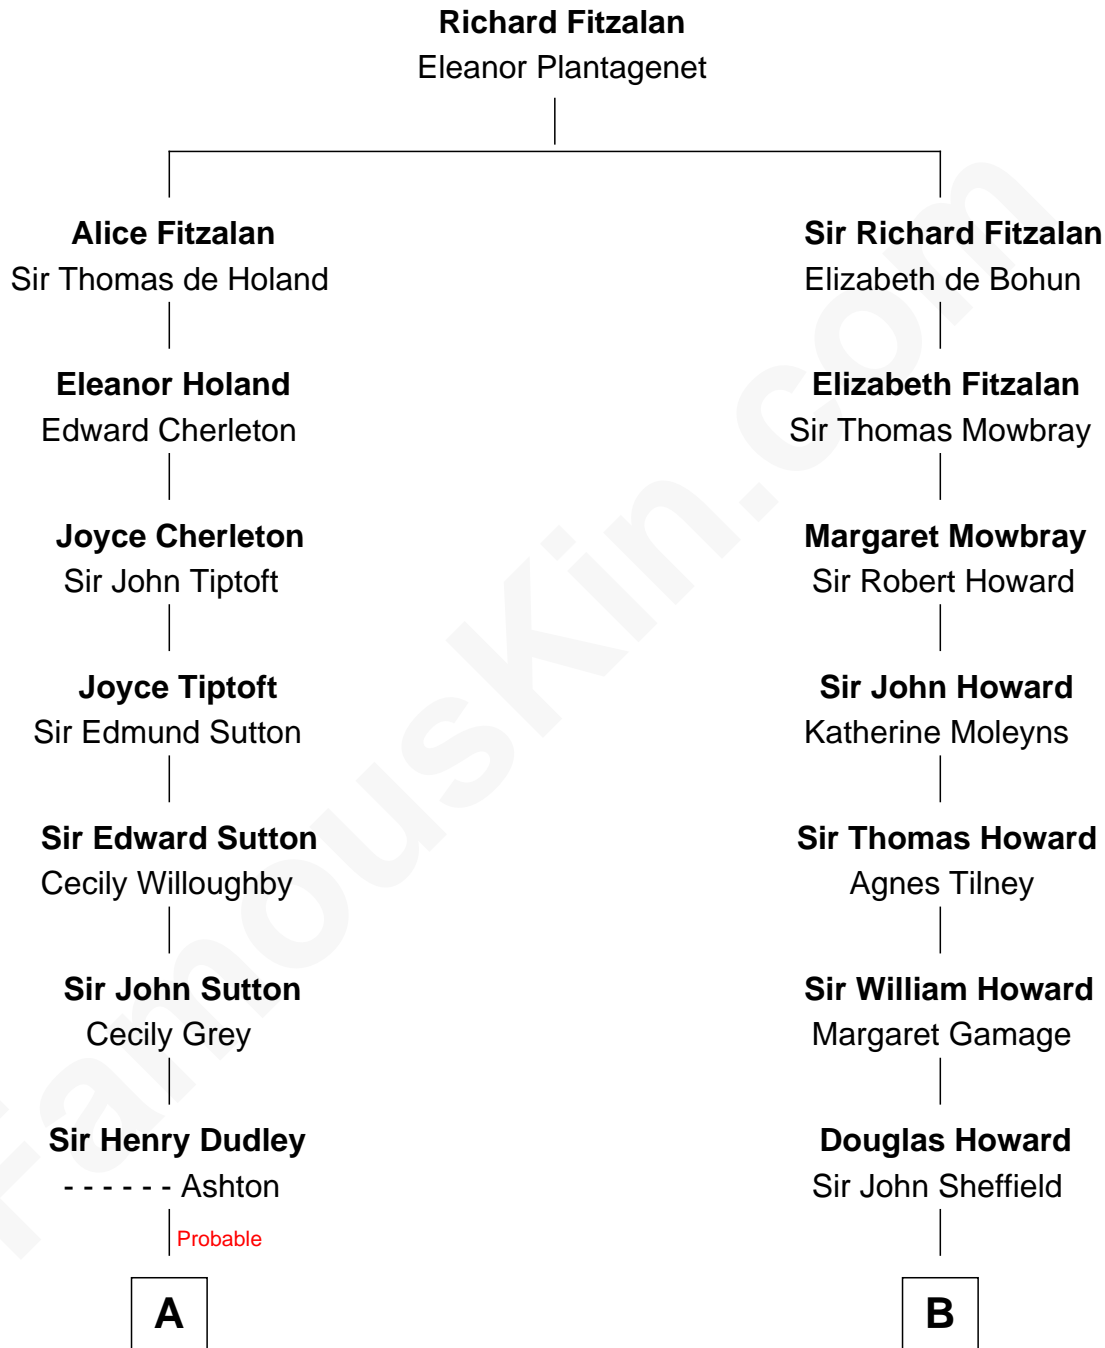

FamousKin.com Relationship Chart of

Keri Russell

TV and Movie Actress

20th cousin 1 time removed of

Ellen DeGeneres

Comedienne and TV Personality

C

Karl Joseph Fish
Mary Emma McNeil

Emma Inez Fish
Kermit Sylvester Stephens

Stephanie Stephens
David Harold Russell

Keri Russell
TV and Movie Actress

D

Joseph C. DeGeneres
Mary Whittemore

Alfred George DeGeneres
Julia E. Billiu

Elliot Everett DeGeneres
Ruth Elodie Martin