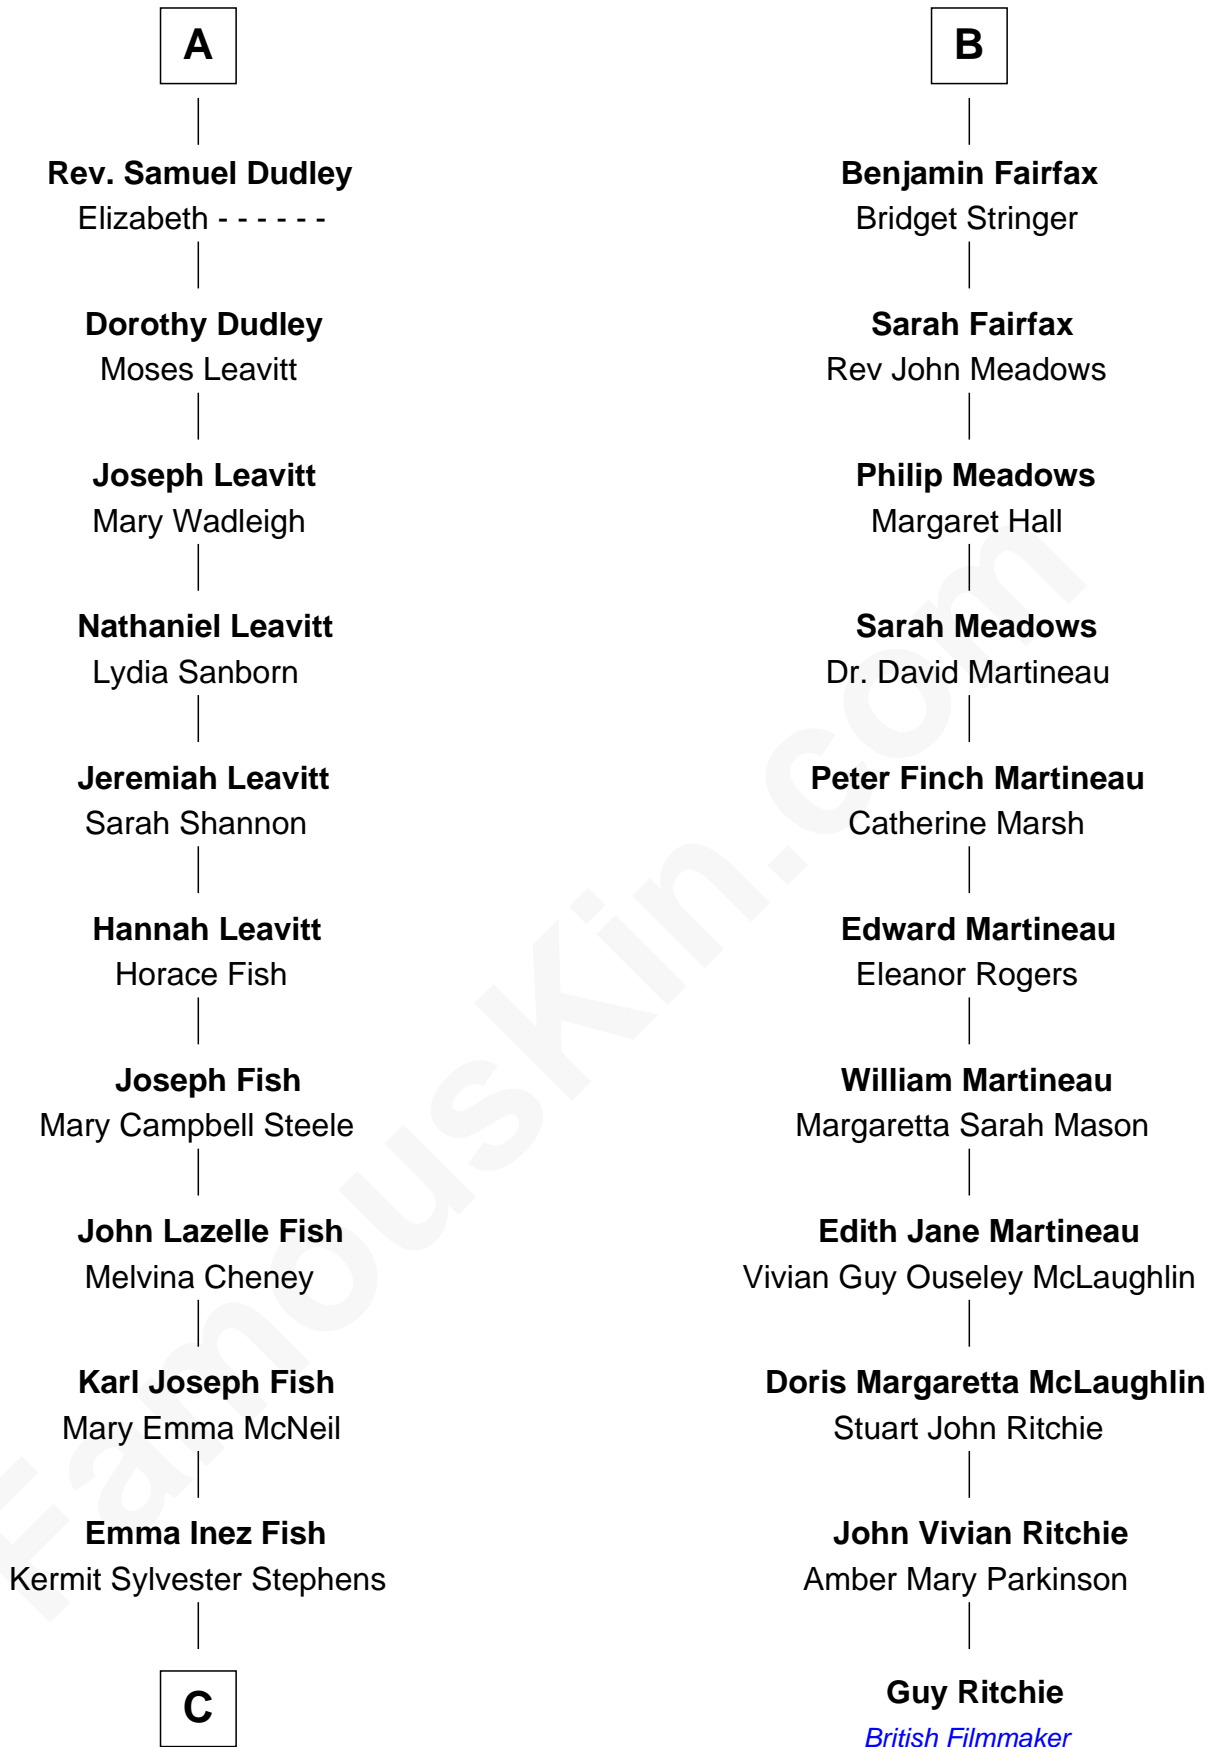

# FamousKin.com Relationship Chart of

**Keri Russell**

*TV and Movie Actress*

17th cousin 1 time removed of

**Guy Ritchie**

*British Filmmaker*

**C**

Stephanie Stephens

David Harold Russell

**Keri Russell**

*TV and Movie Actress*

FamousKin.com