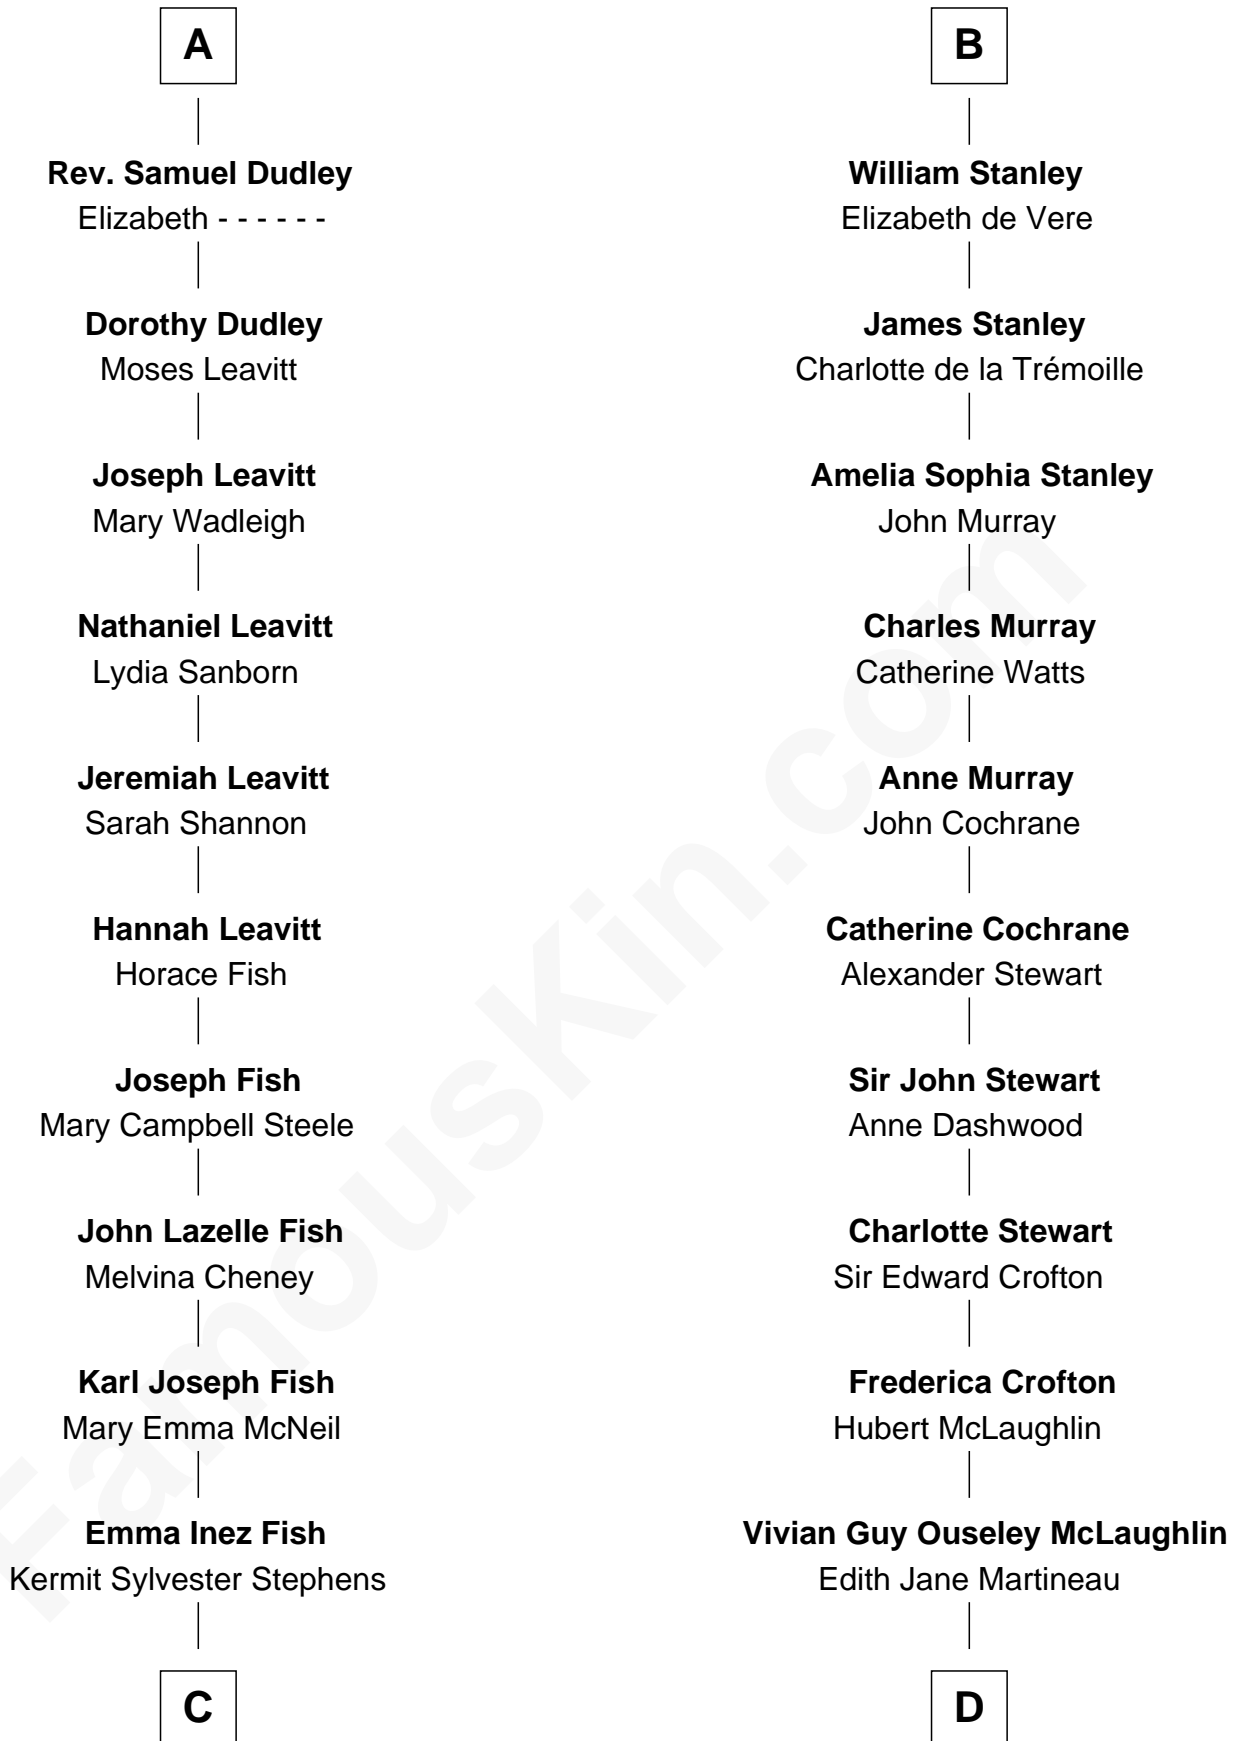

FamousKin.com Relationship Chart of

Keri Russell

TV and Movie Actress

18th cousin 1 time removed of

Guy Ritchie

British Filmmaker

C

Stephanie Stephens
David Harold Russell

Keri Russell
TV and Movie Actress

D

Doris Margaretta McLaughlin
Stuart John Ritchie

John Vivian Ritchie
Amber Mary Parkinson

Guy Ritchie
British Filmmaker