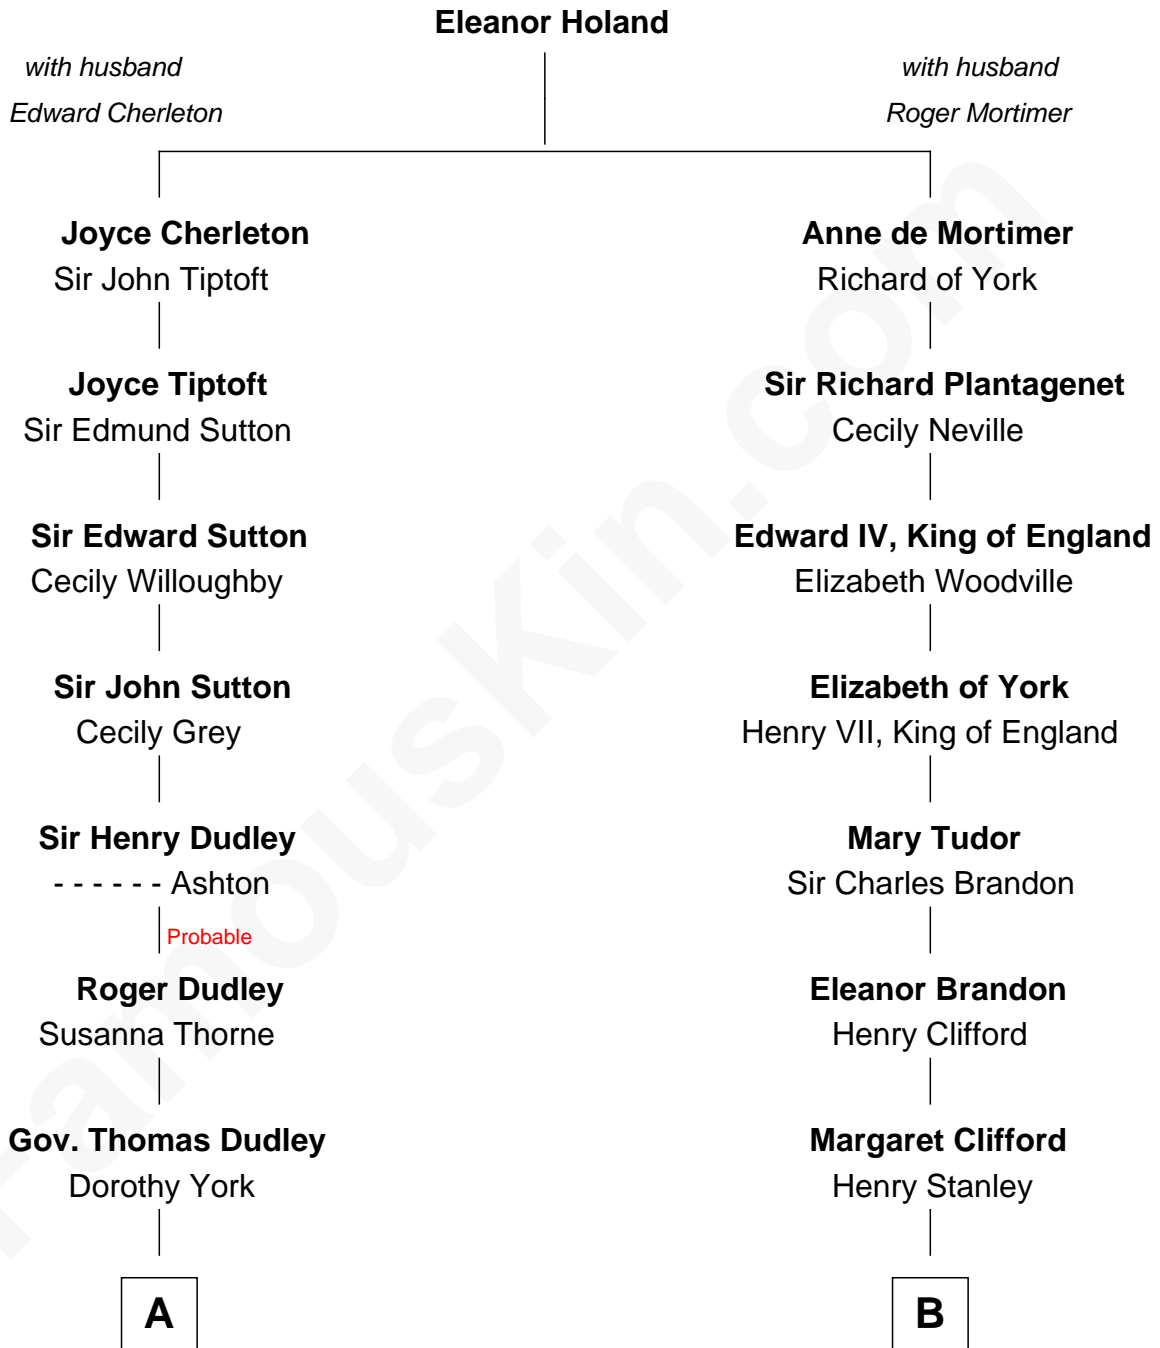

FamousKin.com Relationship Chart of

Keri Russell

TV and Movie Actress

18th cousin 1 time removed of

Guy Ritchie

British Filmmaker

C

Stephanie Stephens
David Harold Russell

Keri Russell
TV and Movie Actress

D

Doris Margaretta McLaughlin
Stuart John Ritchie

John Vivian Ritchie
Amber Mary Parkinson

Guy Ritchie
British Filmmaker