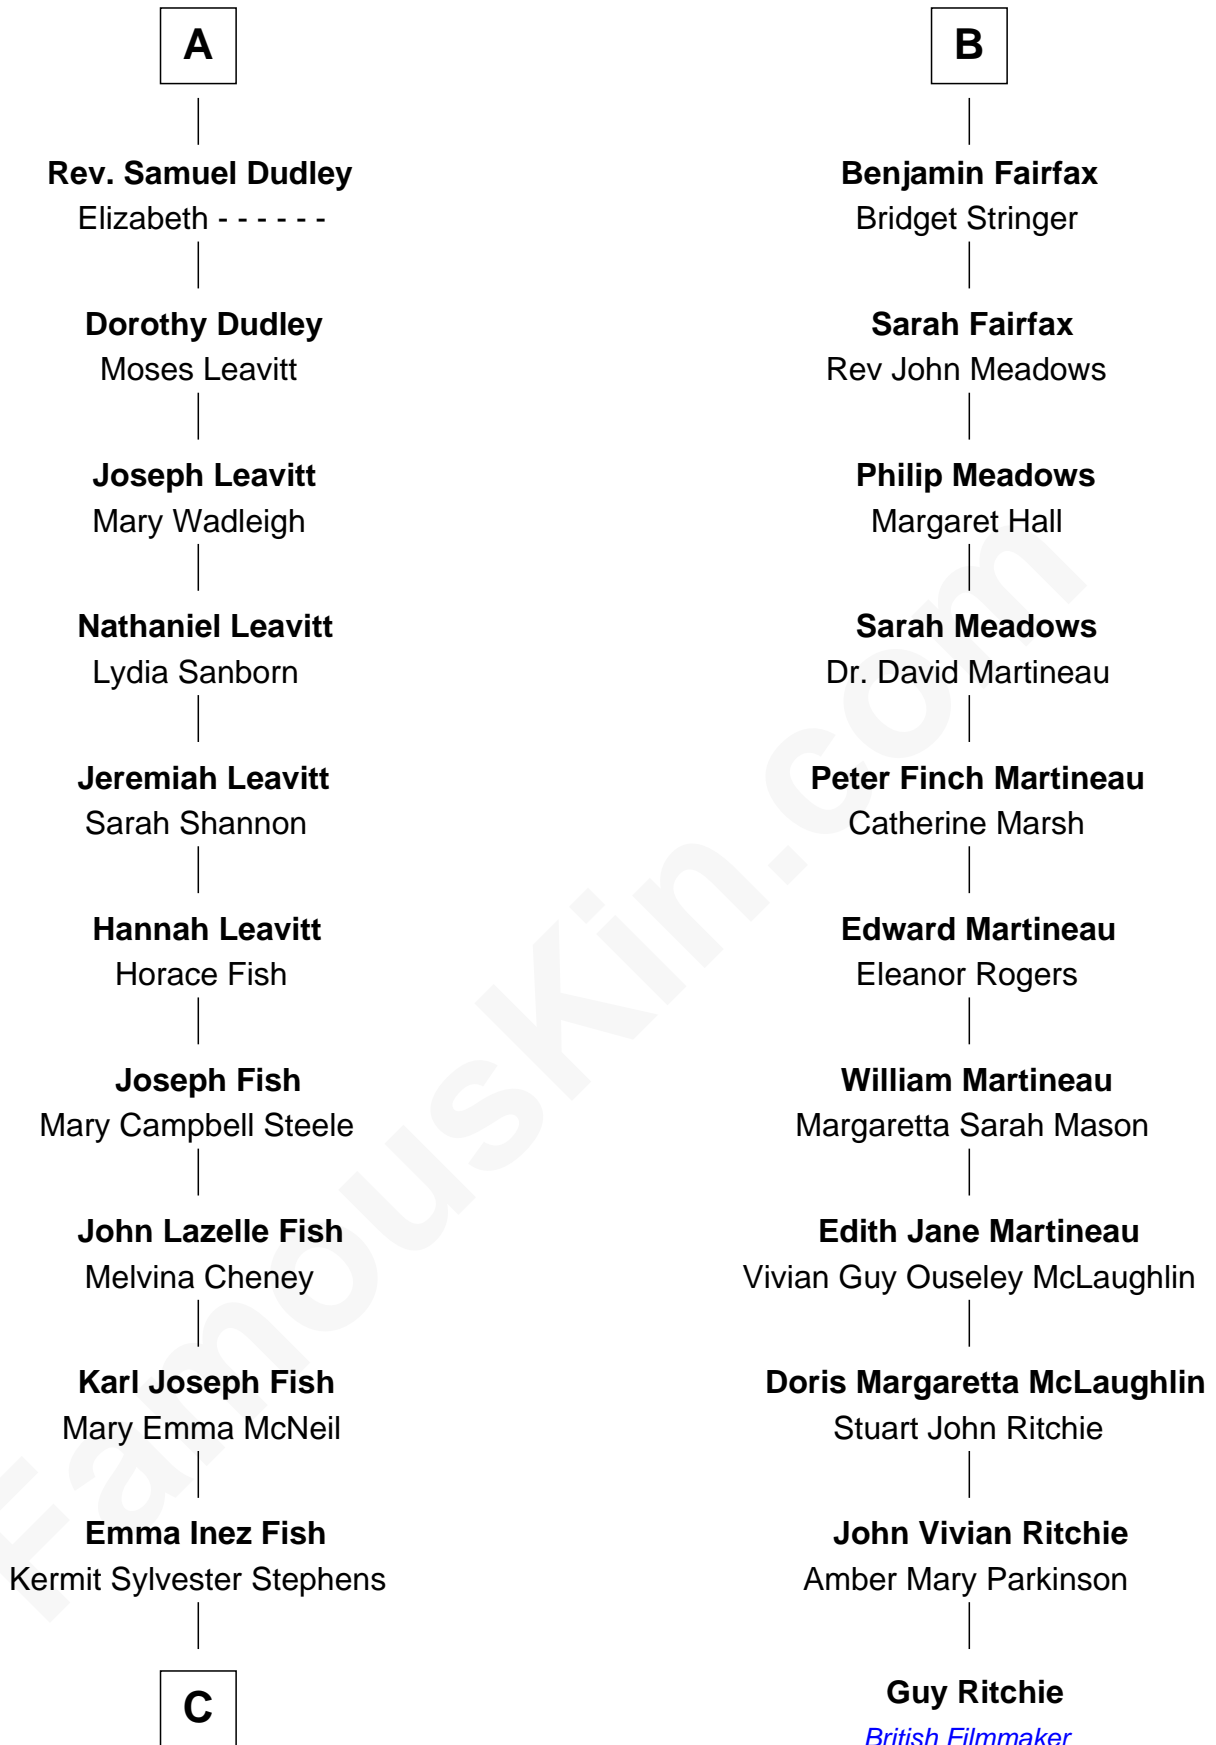

# FamousKin.com Relationship Chart of

**Keri Russell**

*TV and Movie Actress*

17th cousin 1 time removed of

**Guy Ritchie**

*British Filmmaker*

**Sir Ralph Neville**

Joan Beaufort

**Katherine Neville**  
Sir Thomas Strangeways

**Joan Strangeways**  
Sir William Willoughby

**Cecily Willoughby**  
Sir Edward Sutton

**Sir John Sutton**  
Cecily Grey

**Sir Henry Dudley**  
----- Ashton

Probable

**Roger Dudley**  
Susanna Thorne

**Gov. Thomas Dudley**  
Dorothy York

**A**

**Eleanor Neville**  
Sir Henry Percy

**Sir Henry Percy**  
Eleanor Poynings

**Margaret Percy**  
Sir William Gascoigne

**Agnes Gascoigne**  
Sir Thomas Fairfax

**William Fairfax**  
-----

**John Fairfax**  
Mary Birch

**Rev. Benjamin Fairfax**  
Sarah Galliard

**B**

**C**

Stephanie Stephens

David Harold Russell