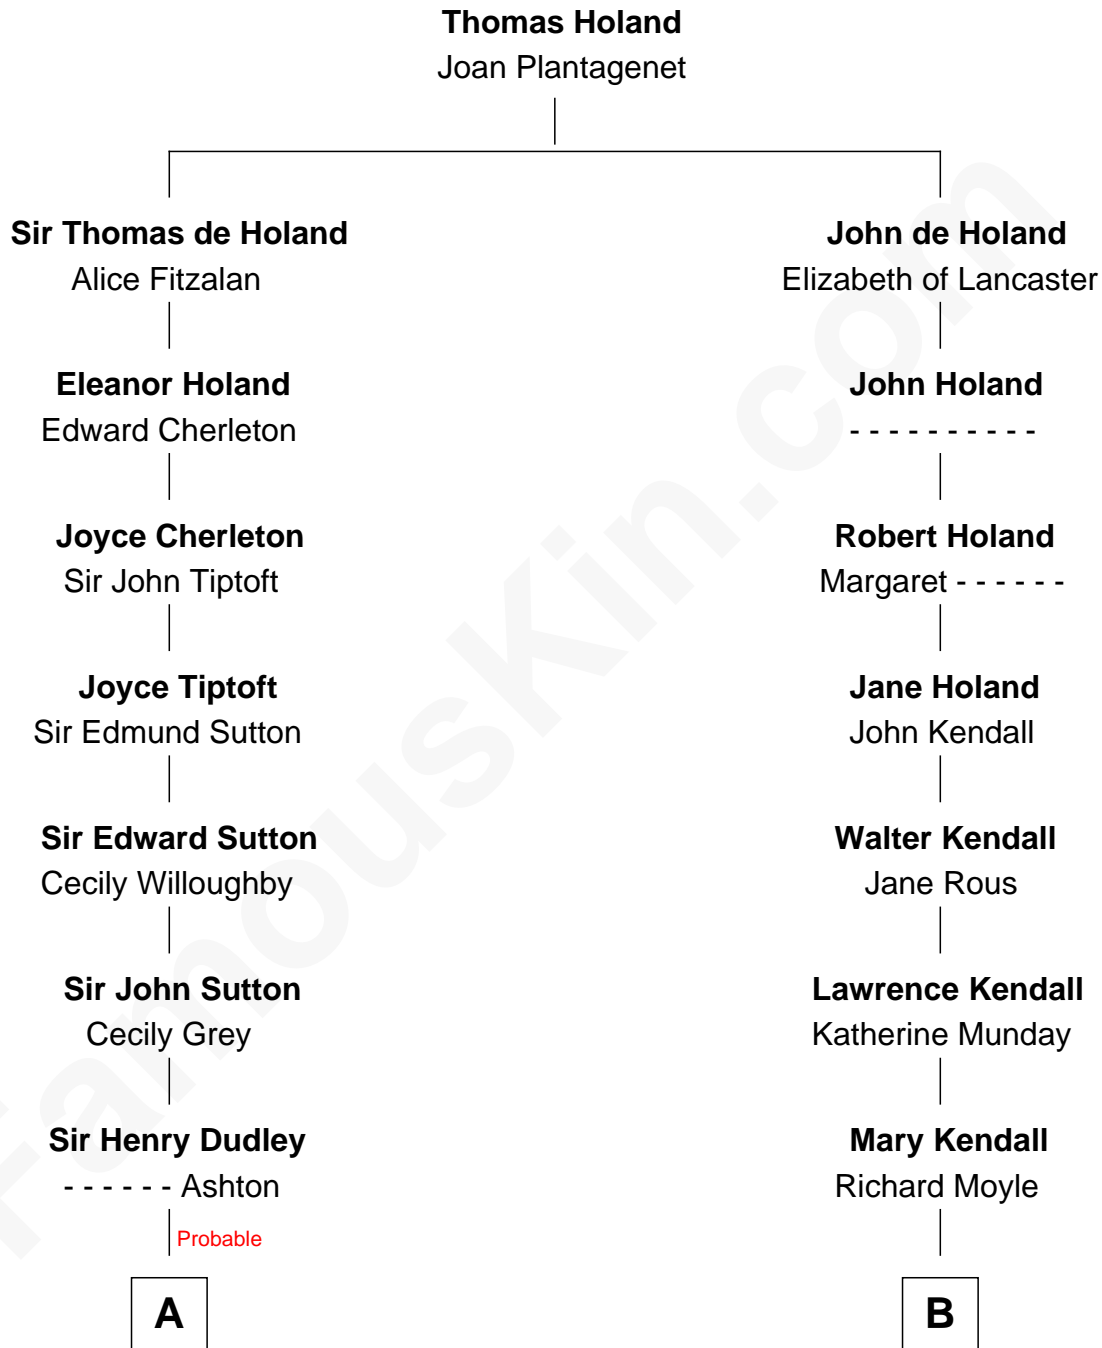

FamousKin.com Relationship Chart of

Keri Russell

TV and Movie Actress

17th cousin 3 times removed of

Buckminster Fuller

Author, Architect, and Inventor

C

—
Karl Joseph Fish
Mary Emma McNeil

—
Emma Inez Fish
Kermit Sylvester Stephens

—
Stephanie Stephens
David Harold Russell

—
Keri Russell
TV and Movie Actress

FamousKin.com