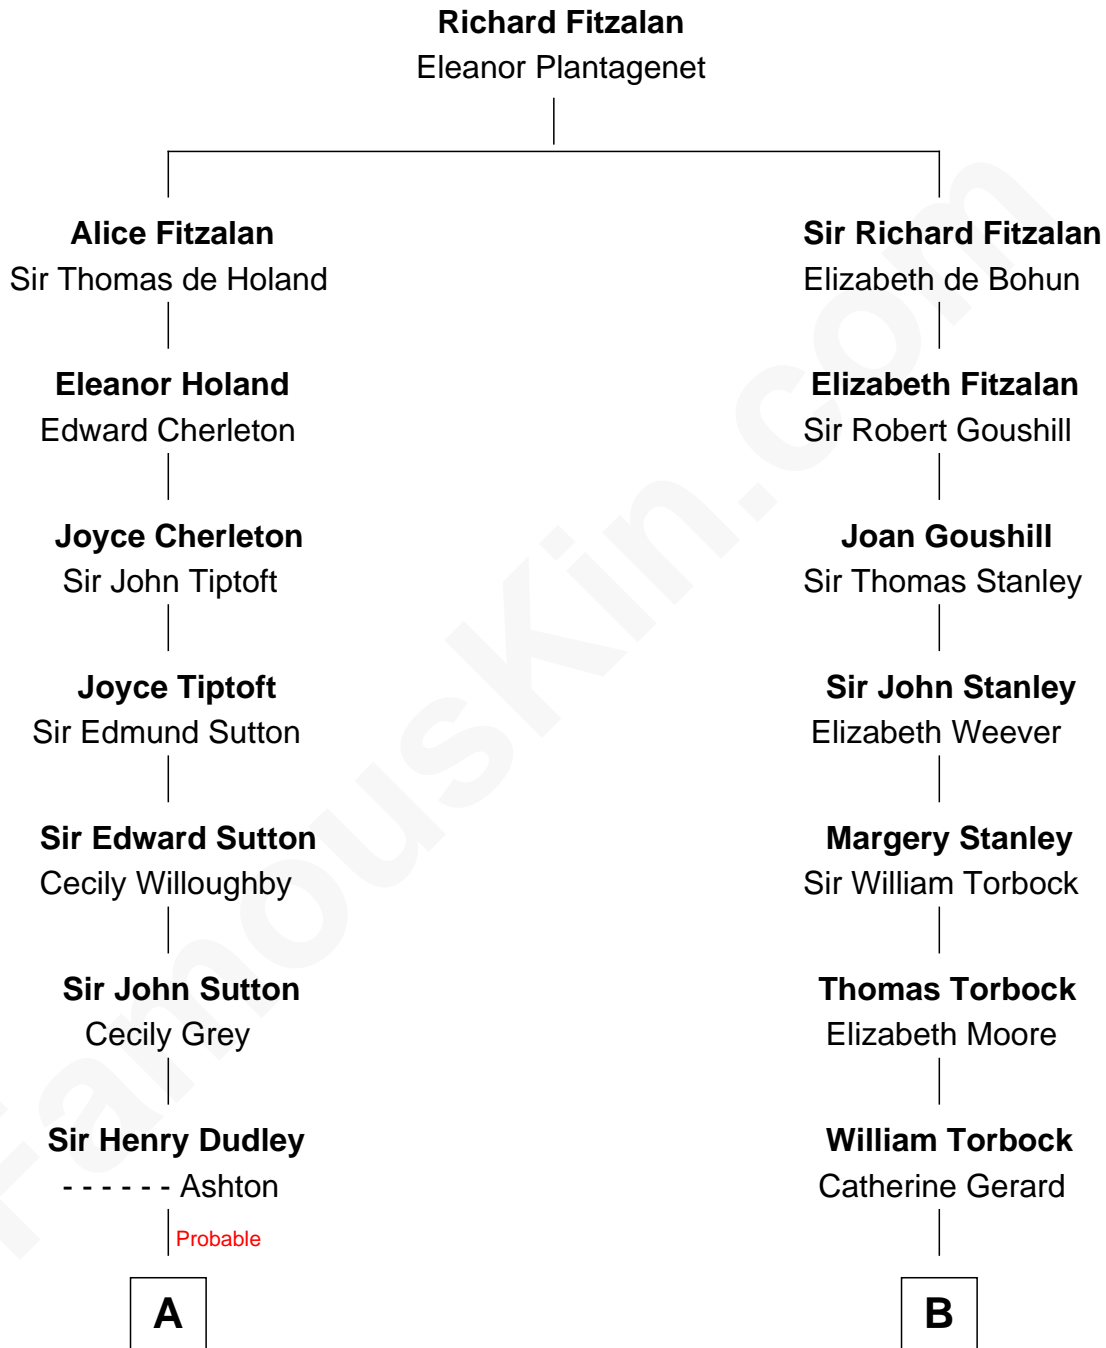

FamousKin.com Relationship Chart of

Keri Russell

TV and Movie Actress

17th cousin 3 times removed of

Thomas Hunt Morgan

Nobel Prize Winner in Physiology or Medicine

C

—
Karl Joseph Fish
Mary Emma McNeil

—
Emma Inez Fish
Kermit Sylvester Stephens

—
Stephanie Stephens
David Harold Russell

—
Keri Russell
TV and Movie Actress