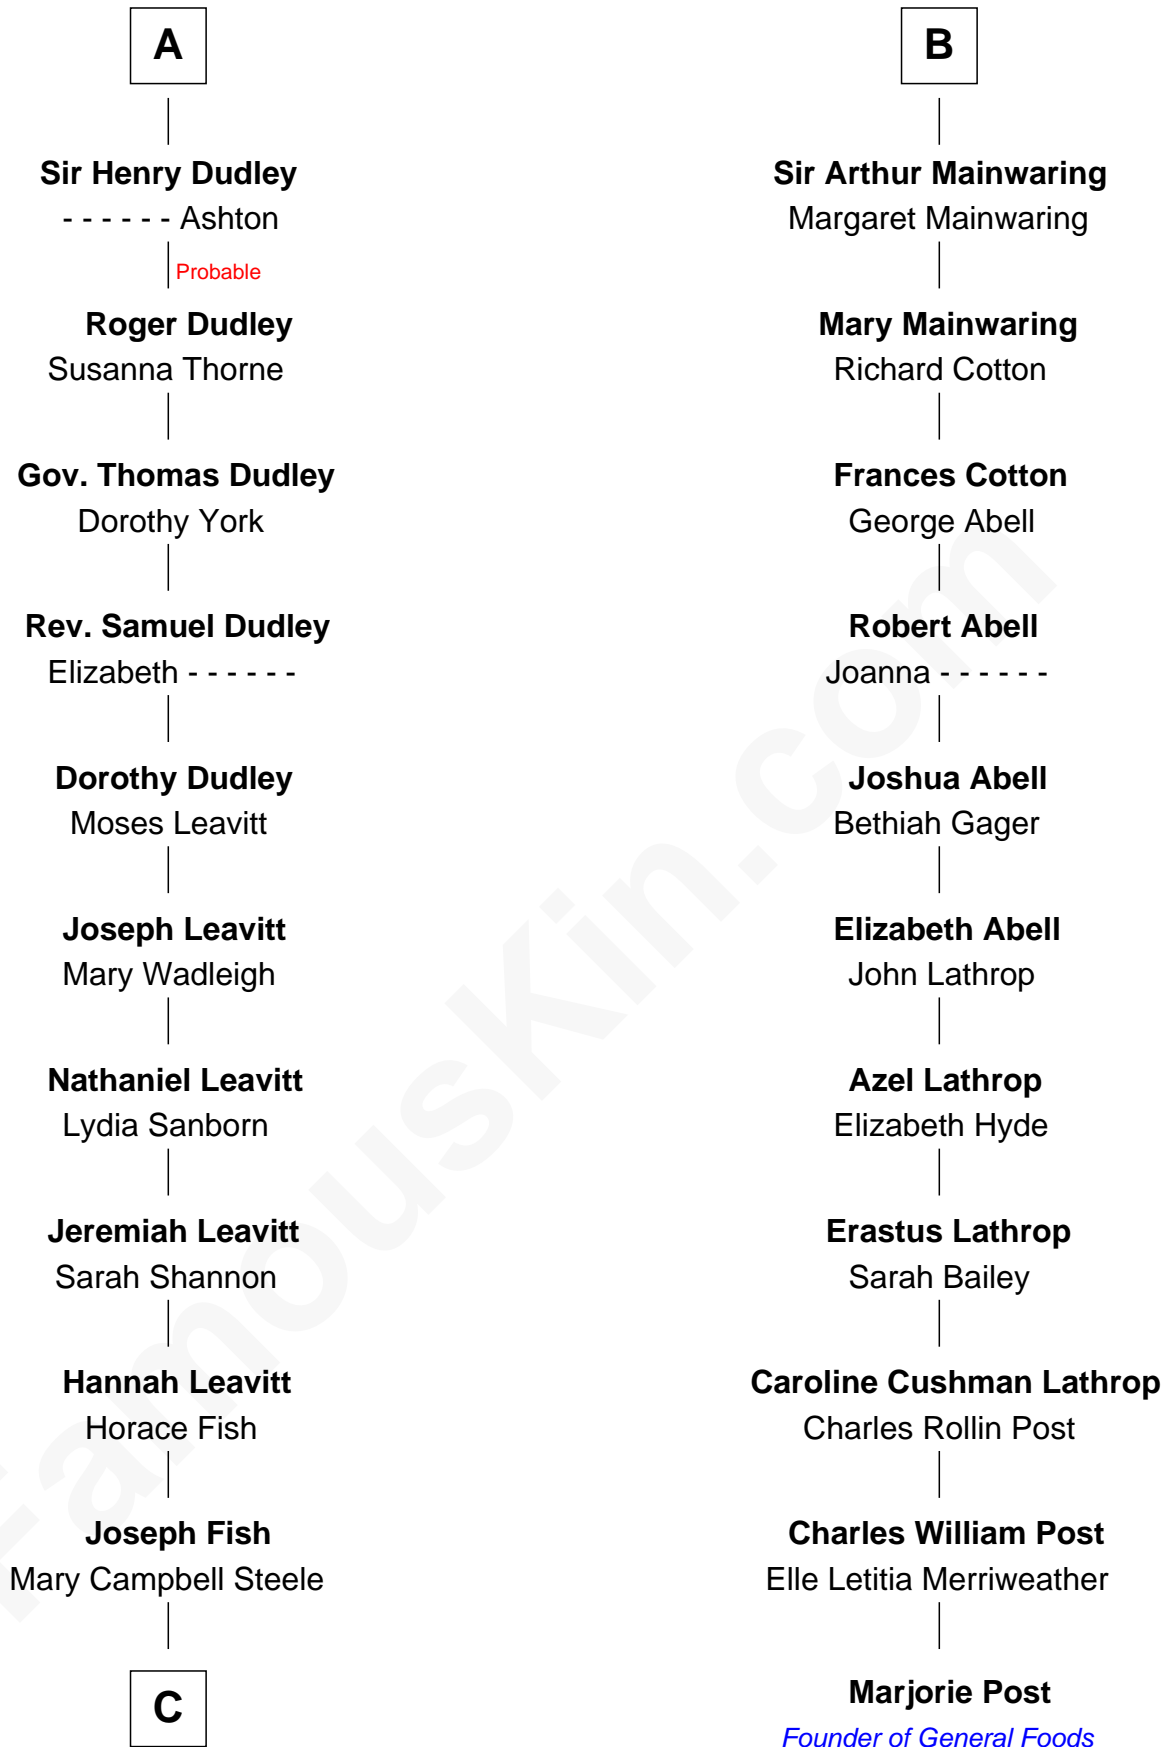

FamousKin.com Relationship Chart of

Keri Russell

TV and Movie Actress

17th cousin 4 times removed of

Marjorie Post

Founder of General Foods

Sir William de Ros
Margery de Badlesmere

Thomas de Ros
Beatrice de Stafford

Margaret de Ros
Sir Reynold Grey

Margaret Grey
Sir William Bonville

William Bonville
Elizabeth Harington

William Bonville
Katherine Neville

Cecily Bonville
Thomas Grey

Cecily Grey
Sir John Sutton

A

Maud de Roos
John de Welles

Anne de Welles
James Butler

James Butler
Joan Beauchamp

Elizabeth Butler
John Talbot

Ann Talbot
Sir Henry Vernon

Elizabeth Vernon
Sir Robert Corbet

Dorothy Corbet
Sir Richard Mainwaring

B

FamousKin.com