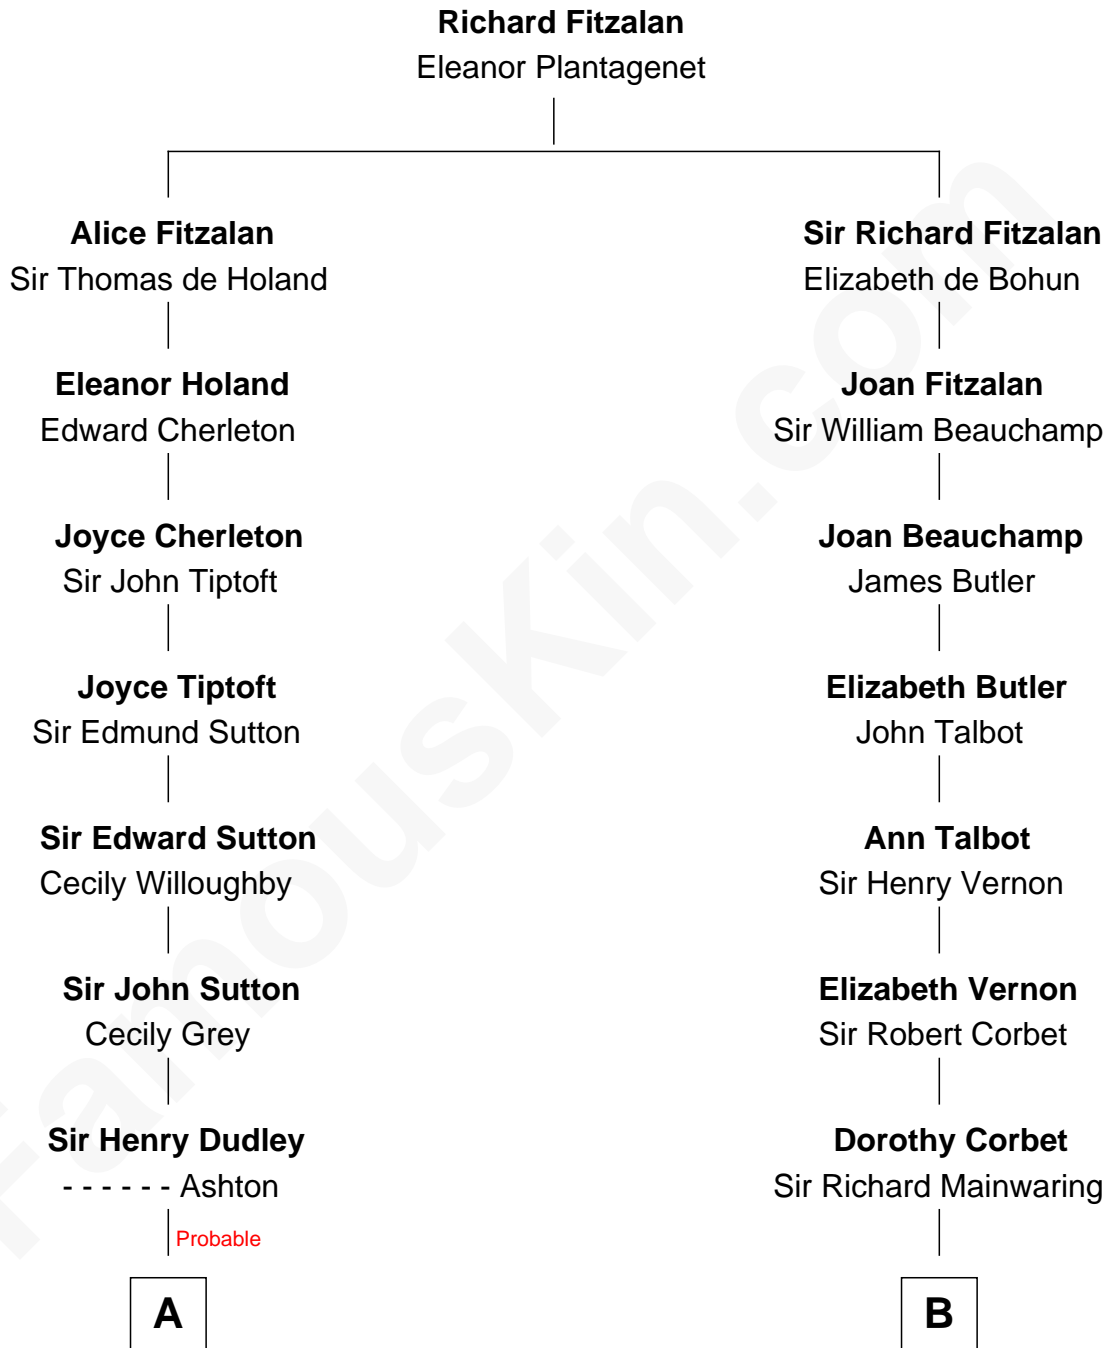

# FamousKin.com Relationship Chart of

**Keri Russell**

*TV and Movie Actress*

17th cousin 3 times removed of

**Marjorie Post**

*Founder of General Foods*

**C**

—  
**Karl Joseph Fish**  
Mary Emma McNeil

—  
**Emma Inez Fish**  
Kermit Sylvester Stephens

—  
**Stephanie Stephens**  
David Harold Russell

—  
**Keri Russell**  
*TV and Movie Actress*

FamousKin.com