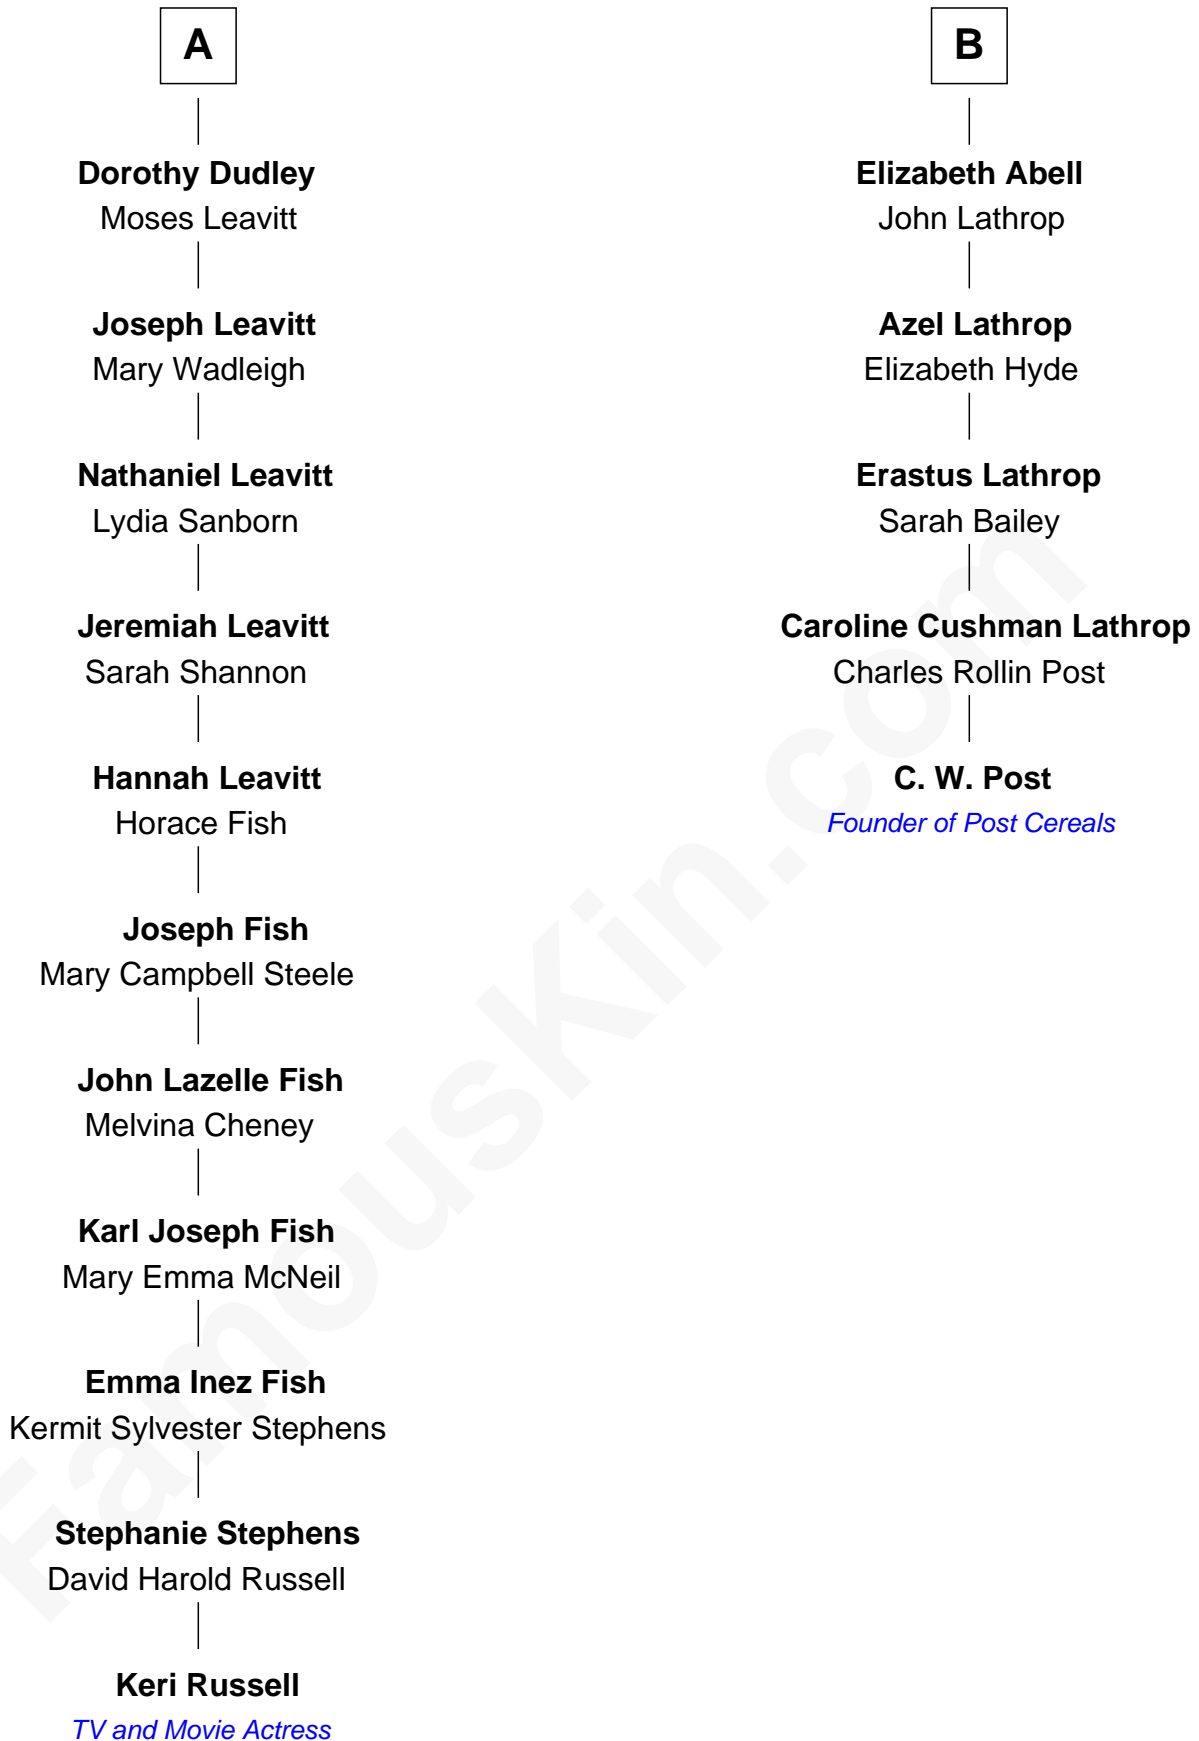

# FamousKin.com Relationship Chart of

**Keri Russell**

*TV and Movie Actress*

11th cousin 6 times removed of

**C. W. Post**

*Founder of Post Cereals*

Keri Russell photo by [Caroline Bonarde Ucci](#) (CC BY 3.0)