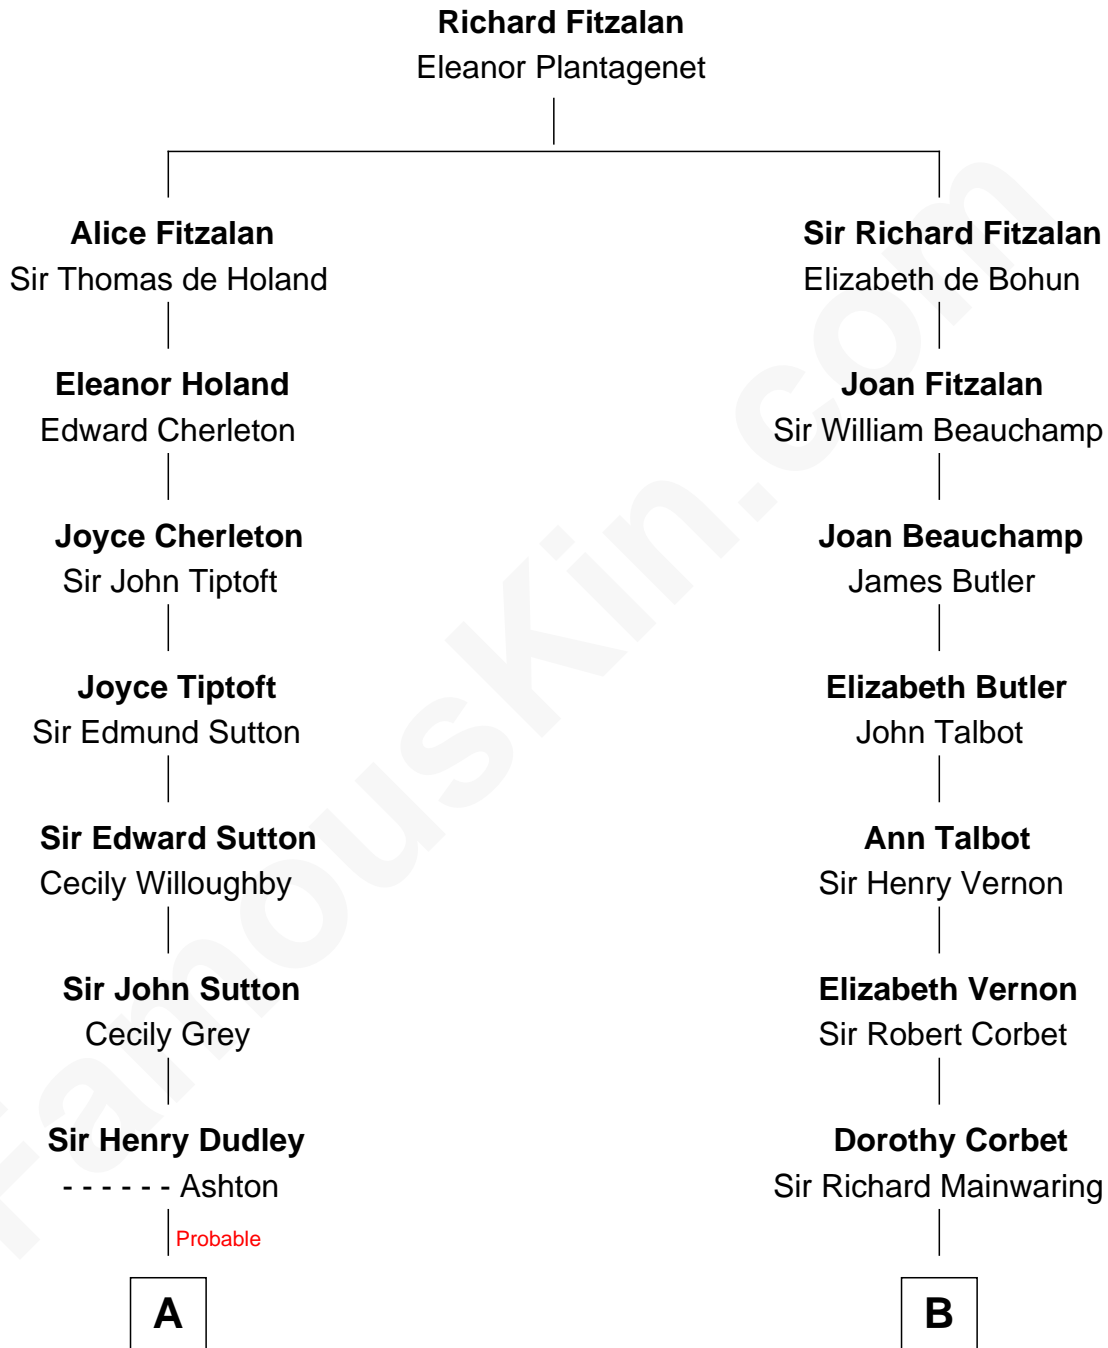

# FamousKin.com Relationship Chart of

**Keri Russell**

*TV and Movie Actress*

16th cousin 4 times removed of

**C. W. Post**

*Founder of Post Cereals*

**C**

—  
**Karl Joseph Fish**  
Mary Emma McNeil

—  
**Emma Inez Fish**  
Kermit Sylvester Stephens

—  
**Stephanie Stephens**  
David Harold Russell

—  
**Keri Russell**  
*TV and Movie Actress*

FamousKin.com