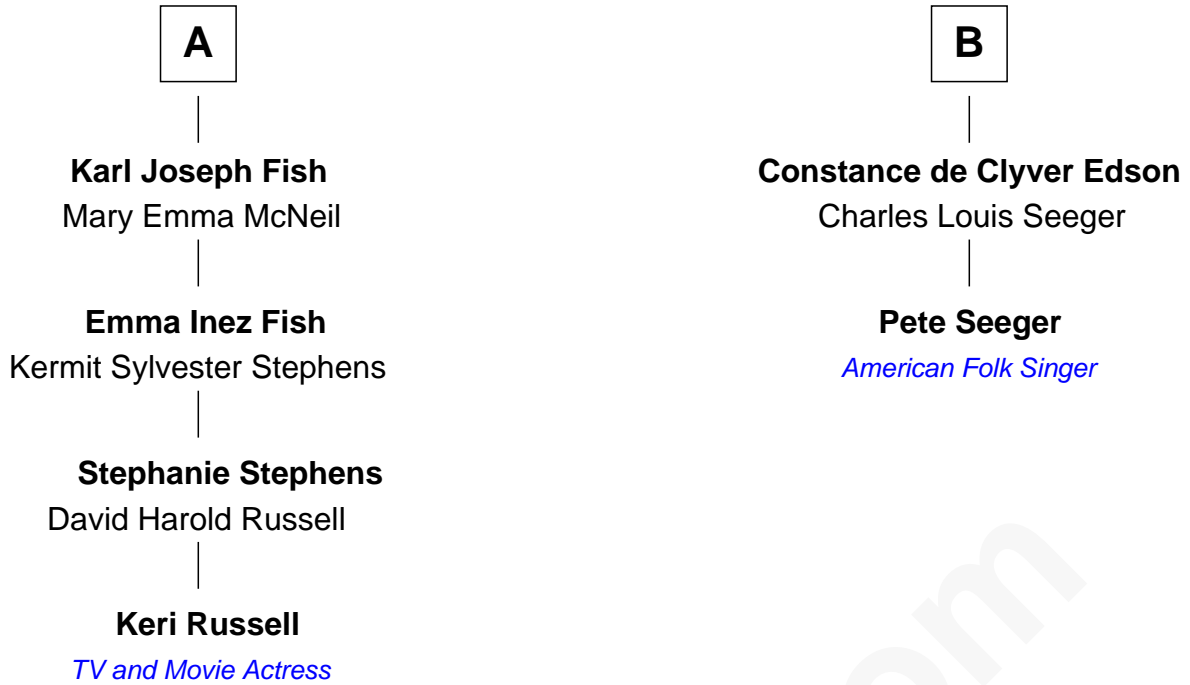

# FamousKin.com Relationship Chart of

**Keri Russell**

*TV and Movie Actress*

8th cousin 2 times removed of

**Pete Seeger**

*American Folk Singer*

**John Leavitt**  
Sarah Gilman

**Moses Leavitt**  
Dorothy Dudley

**A**

**Abigail Leavitt**  
Isaac Johnson

**David Johnson**  
Rebecca Washburn

**Rebecca Johnson**  
Ezra Edson

**Ezra Edson**  
Asenath Perkins

**Ophir Edson**  
Sophia Williams

**Cyrus Edson**  
Martha Davidson Nelson

**John Tracey Edson**  
Winona de Clyver Charlier

**B**

FamousKin.com