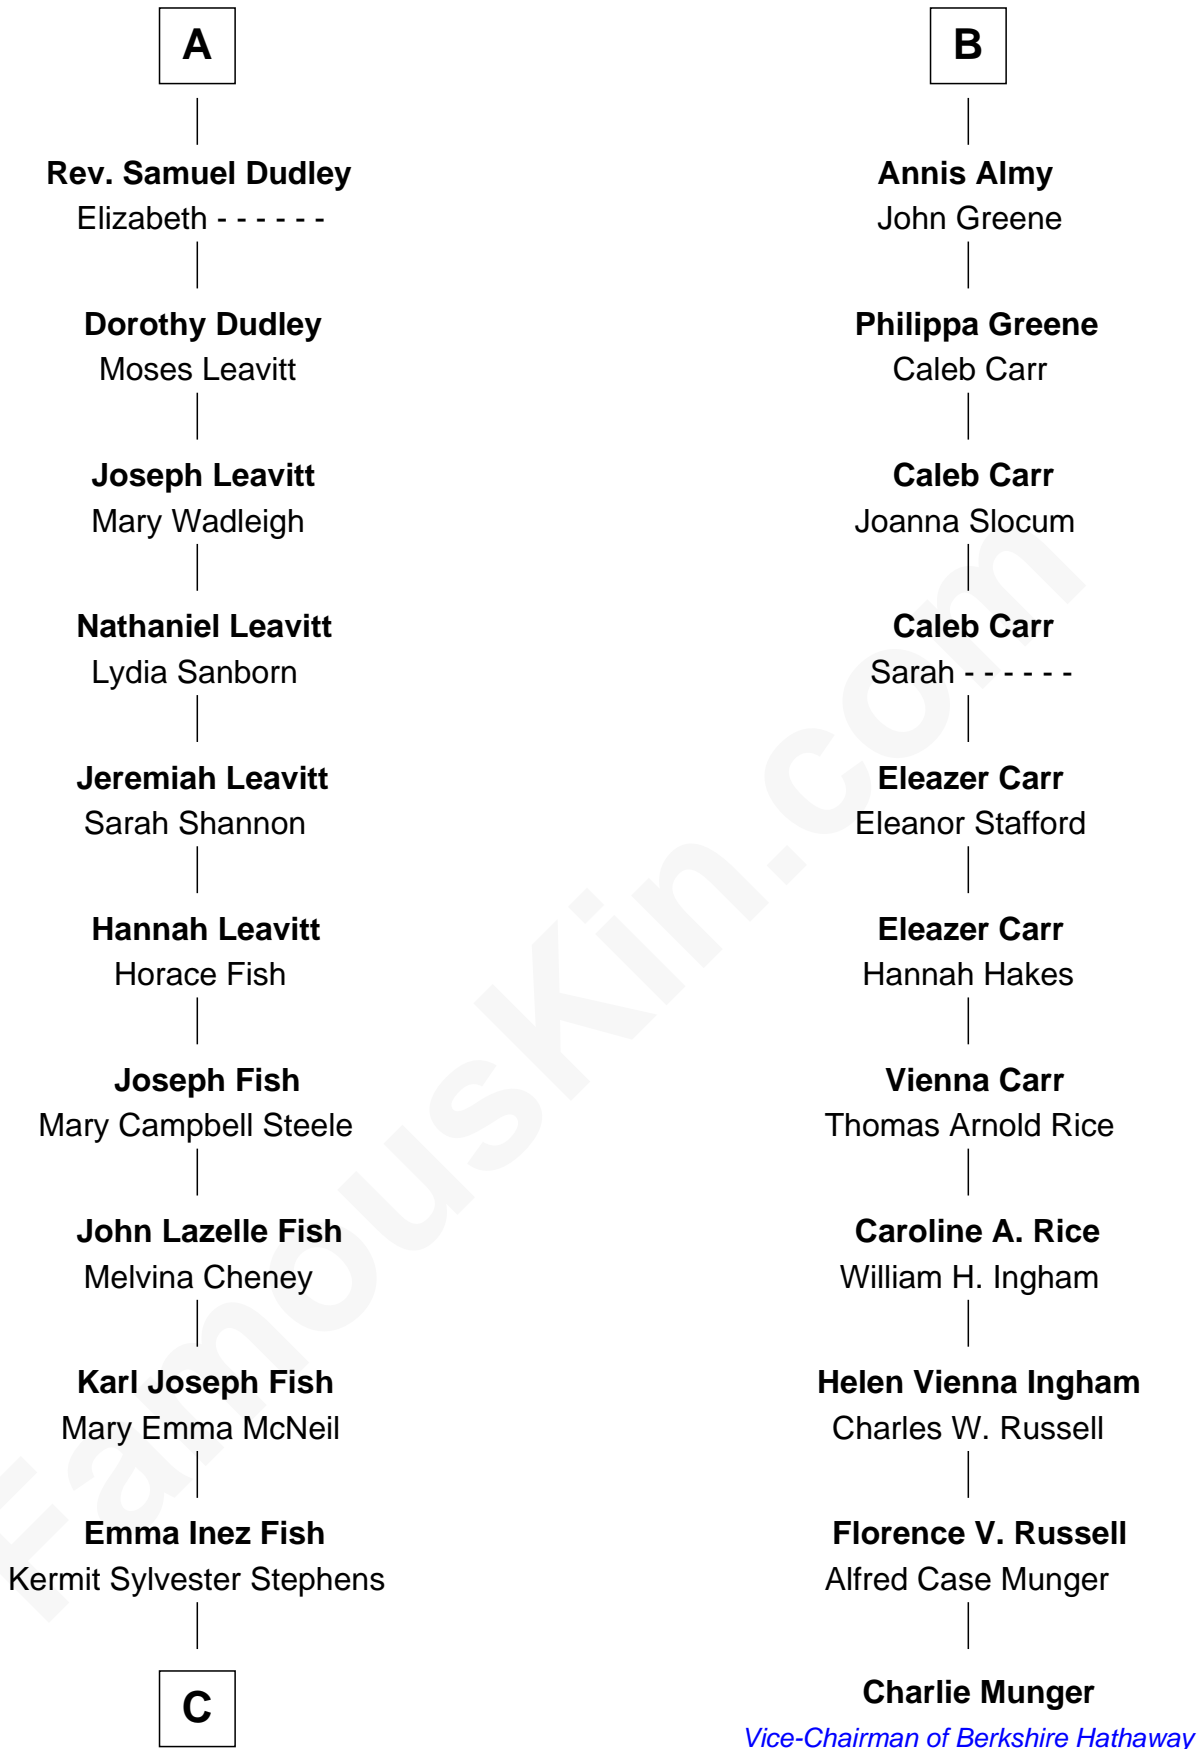

FamousKin.com Relationship Chart of

Keri Russell

TV and Movie Actress

17th cousin 1 time removed of

Charlie Munger

Vice-Chairman of Berkshire Hathaway

C

Stephanie Stephens

David Harold Russell

Keri Russell

TV and Movie Actress

FamousKin.com