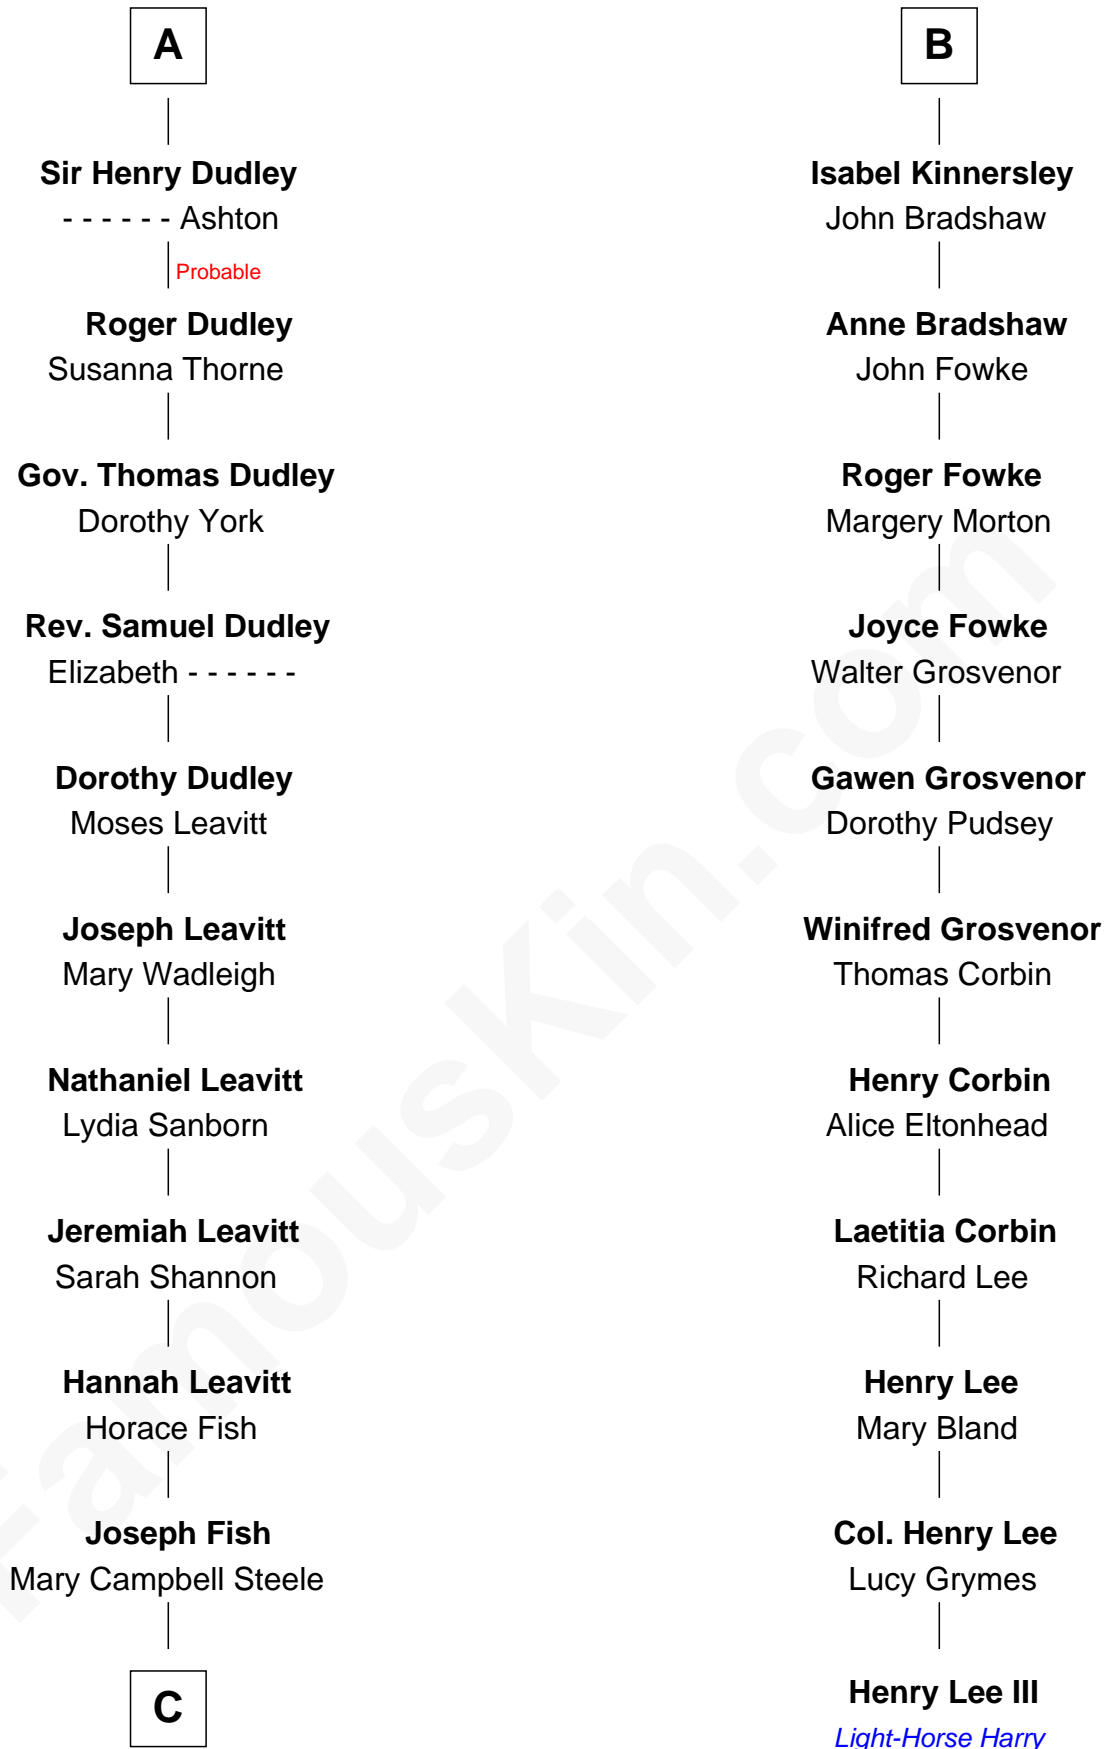

FamousKin.com Relationship Chart of

Keri Russell

TV and Movie Actress

17th cousin 4 times removed of

Henry Lee III

9th Governor of Virginia

Sir William de Ros
Margery de Badlesmere

Thomas de Ros
Beatrice de Stafford

Margaret de Ros
Sir Reynold Grey

Margaret Grey
Sir William Bonville

William Bonville
Elizabeth Harington

William Bonville
Katherine Neville

Cecily Bonville
Thomas Grey

Cecily Grey
Sir John Sutton

A

Maud de Roos
John de Welles

Margery de Welles
Stephen le Scrope

Maude le Scrope
Sir Baldwin Freville

Joyce Freville
Sir Roger Aston

Sir Robert Aston
Isabel Brereton

John Aston
Elizabeth Delves

Margaret Aston
John Kinnersley

B

C