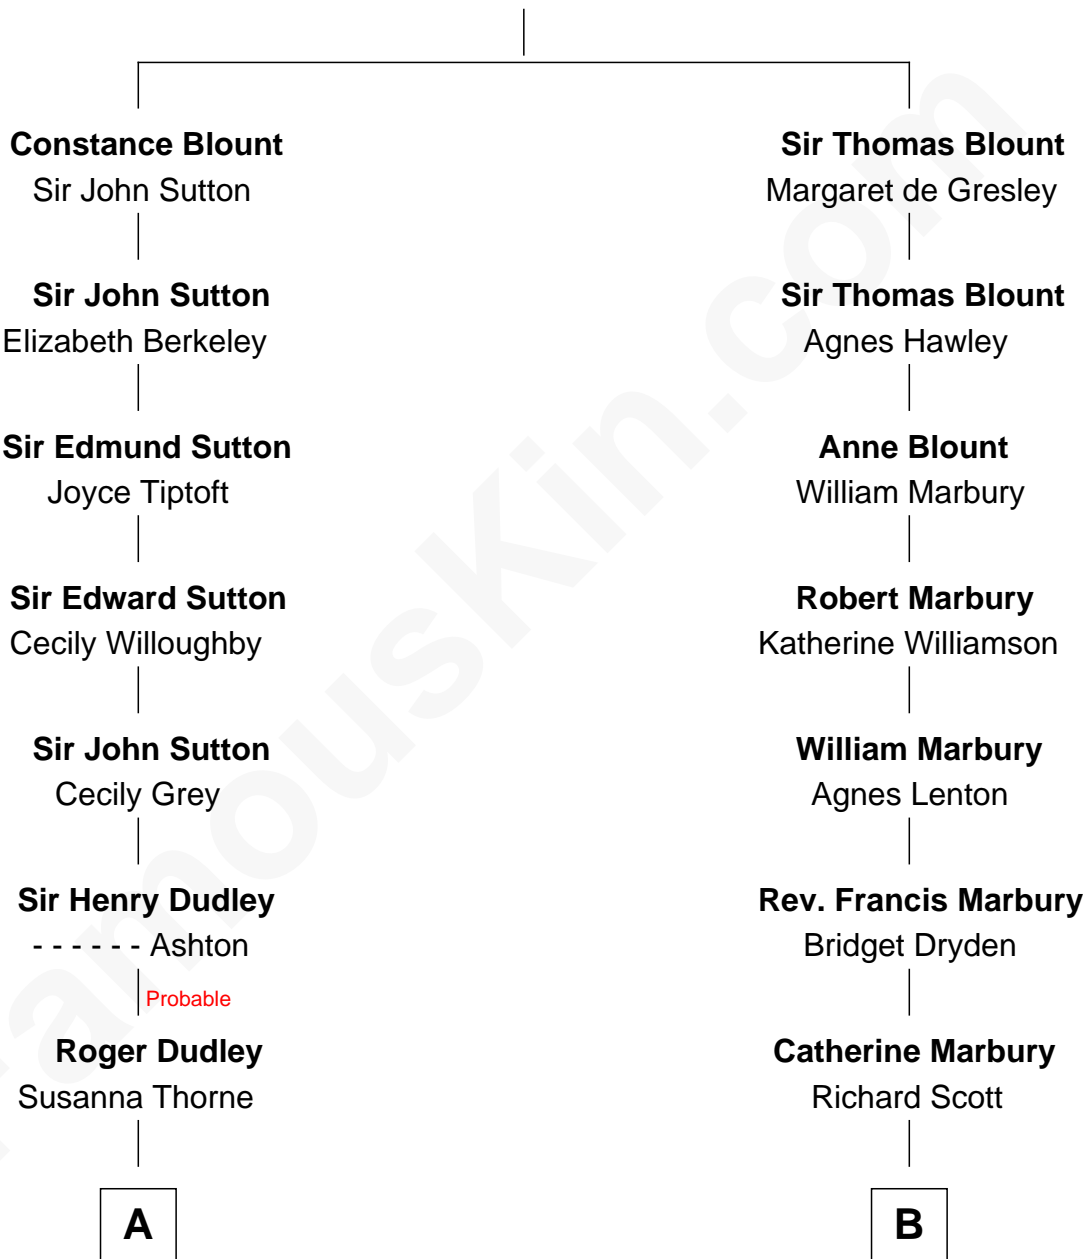

## Relationship Chart of

**Keri Russell**

*TV and Movie Actress*

16th cousin 3 times removed of

**Amelia Earhart**

*Aviation Pioneer*

**Sir Walter Blount**

Sancha de Ayala

**C**

**Emma Inez Fish**  
Kermit Sylvester Stephens

**Stephanie Stephens**  
David Harold Russell

**Keri Russell**  
*TV and Movie Actress*

FamousKin.com