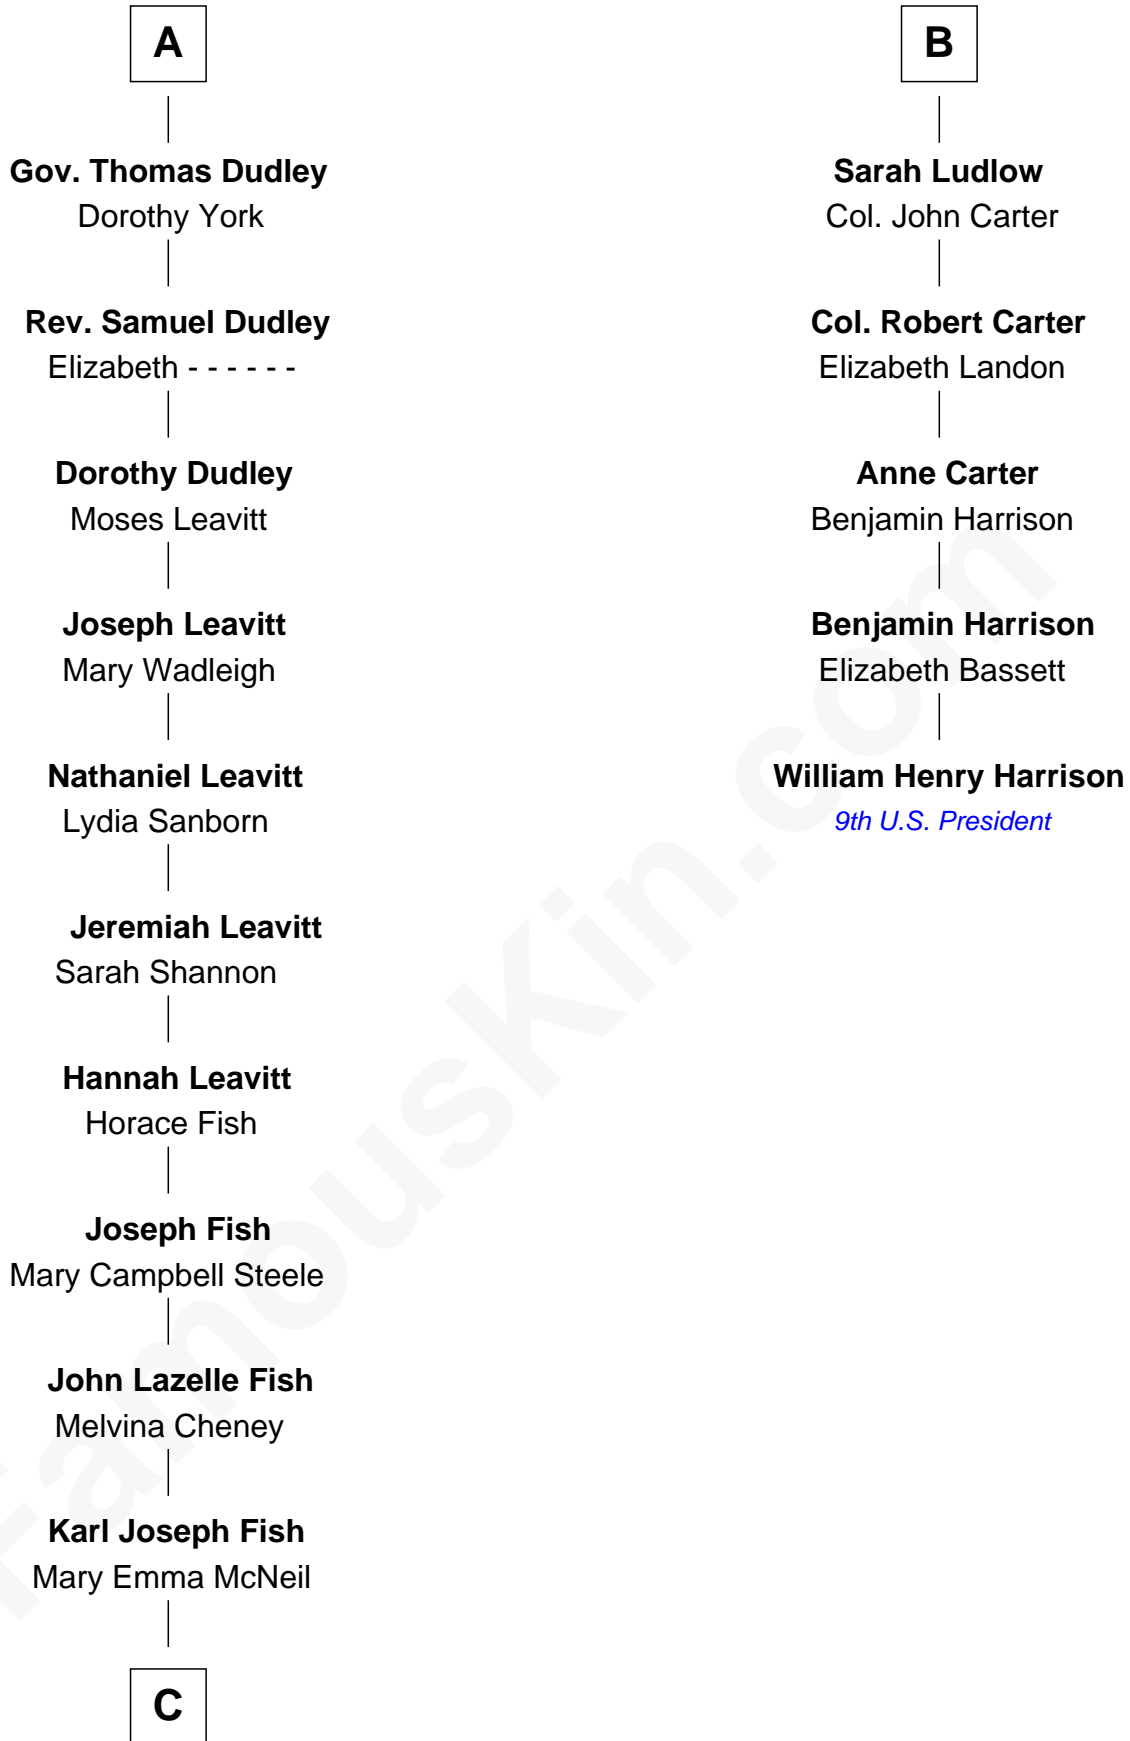

FamousKin.com Relationship Chart of

Keri Russell

TV and Movie Actress

11th cousin 8 times removed of

William Henry Harrison

9th U.S. President

Sir Walter Blount

Sancha de Ayala

Sir Thomas Blount

Margaret de Gresley

Sir Walter Blount

Helena Byron

Sir William Blount

Margaret Echyngham

Elizabeth Blount

Sir Andrews de Windsor

Edith Windsor

George Ludlow

Thomas Ludlow

Jane Pyle

Gabriel Ludlow

Phillis -----

B

C

Emma Inez Fish
Kermit Sylvester Stephens

Stephanie Stephens
David Harold Russell

Keri Russell
TV and Movie Actress

FamousKin.com