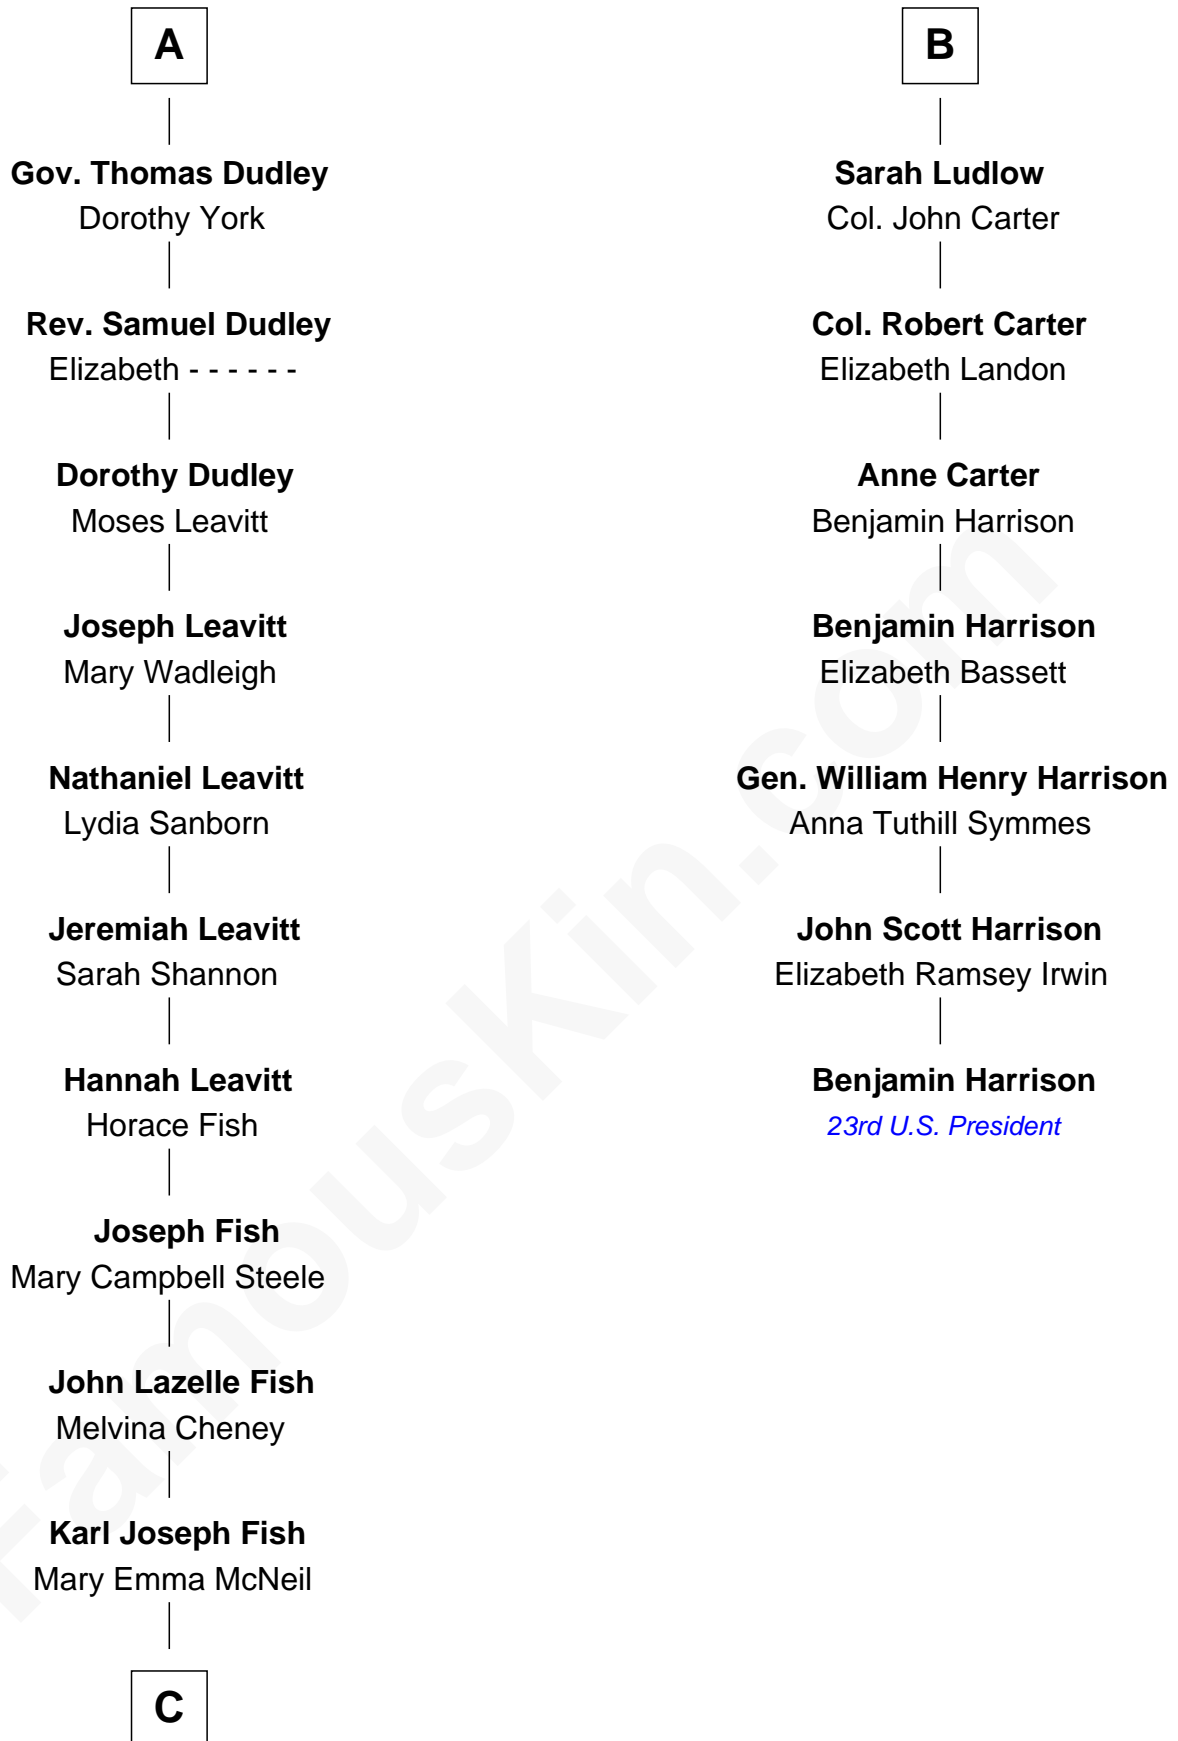

FamousKin.com Relationship Chart of

Keri Russell

TV and Movie Actress

13th cousin 6 times removed of

Benjamin Harrison

23rd U.S. President

Sir Walter Blount

Sancha de Ayala

Edith Windsor

George Ludlow

Thomas Ludlow

Jane Pyle

Gabriel Ludlow

Phillis -----

B

C