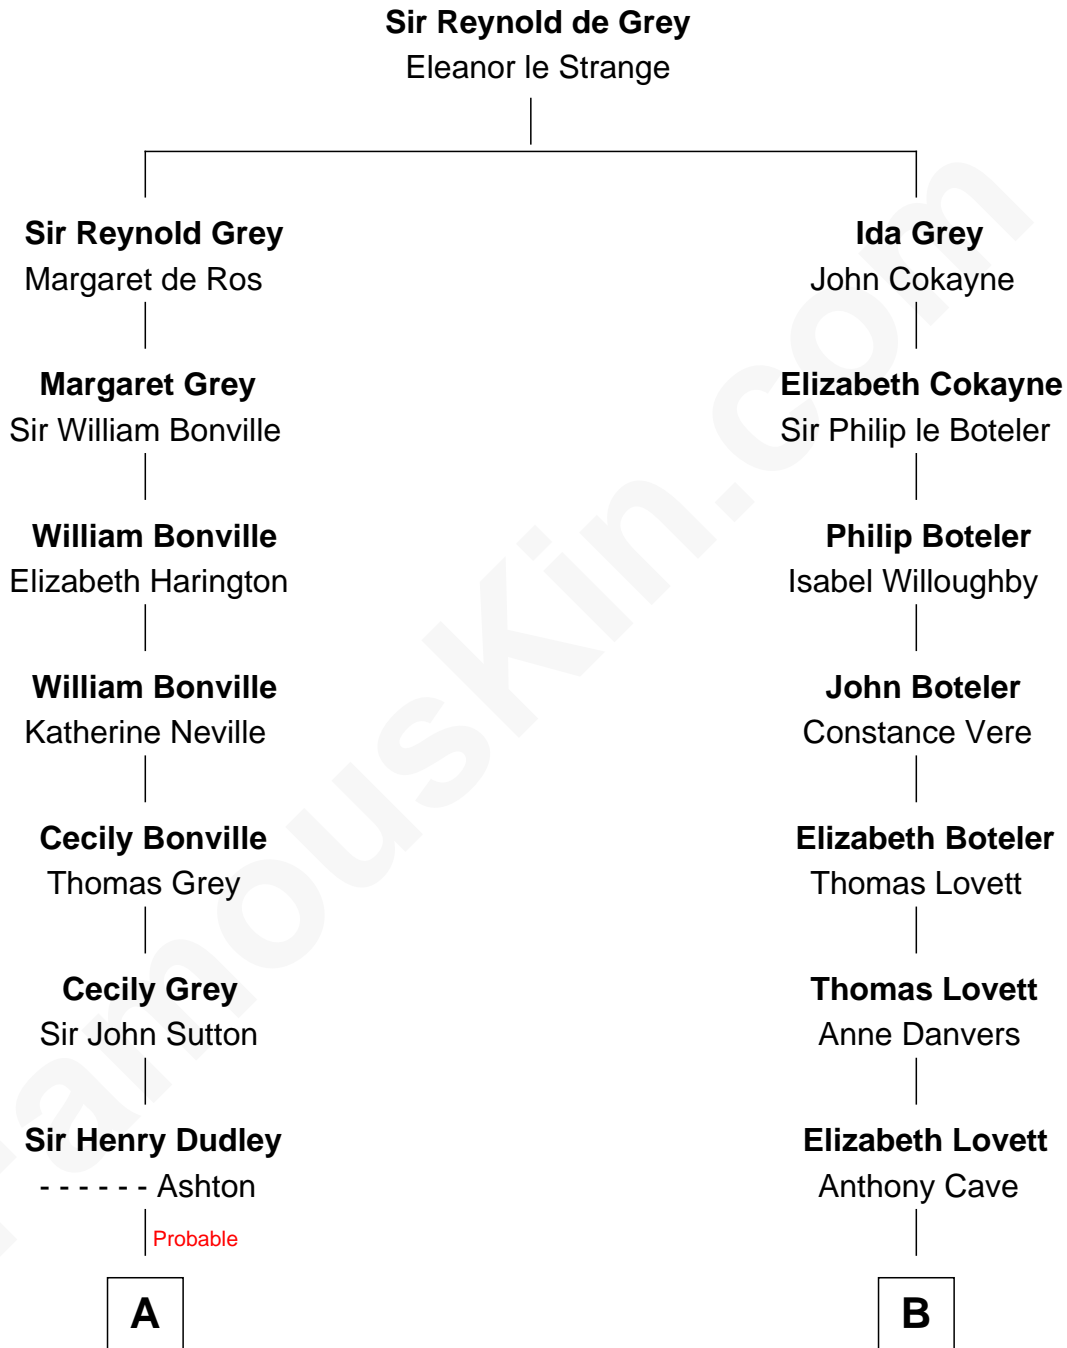

FamousKin.com Relationship Chart of

Keri Russell

TV and Movie Actress

16th cousin 4 times removed of

Joseph Wharton

Founder of the Wharton School of Business

C

—
Karl Joseph Fish
Mary Emma McNeil

—
Emma Inez Fish
Kermit Sylvester Stephens

—
Stephanie Stephens
David Harold Russell

—
Keri Russell
TV and Movie Actress

FamousKin.com