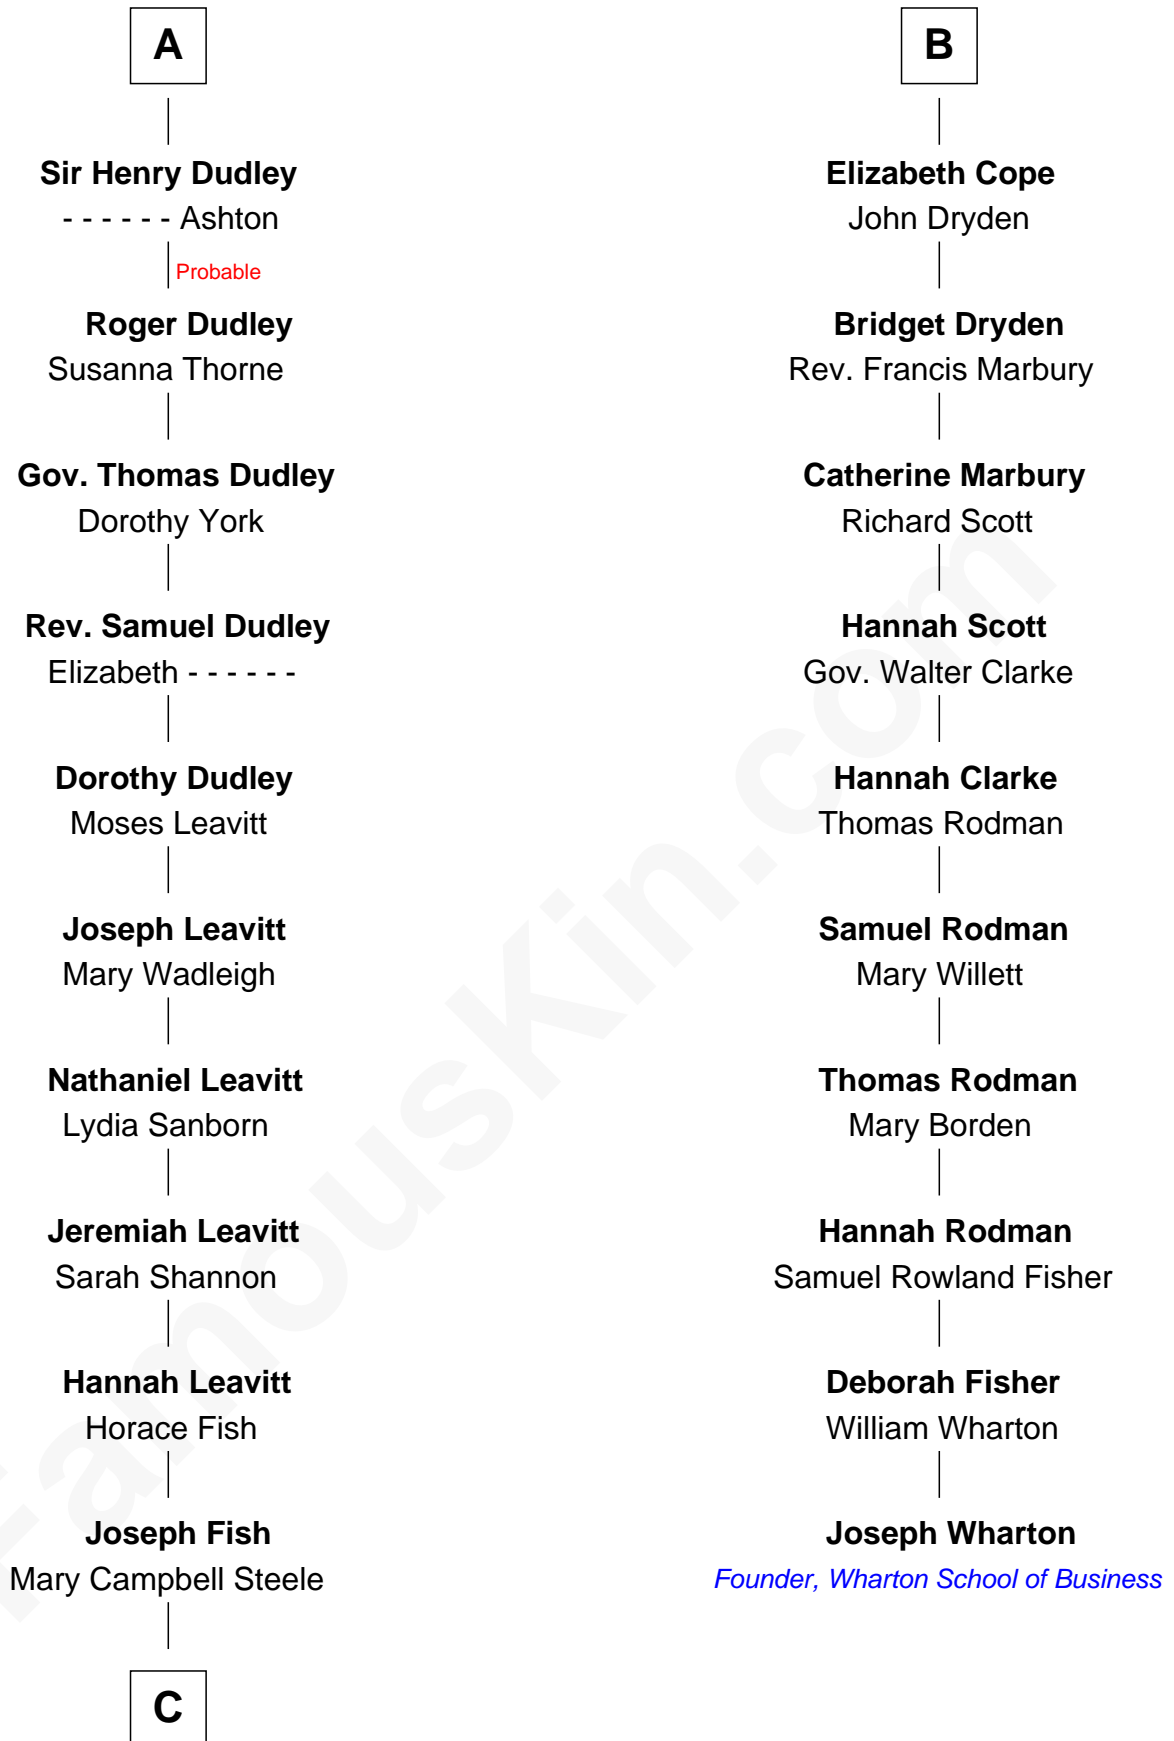

FamousKin.com

Relationship Chart of

Keri Russell

TV and Movie Actress

16th cousin 5 times removed of

Joseph Wharton

Founder of the Wharton School of Business

C

John Lazelle Fish

Melvina Cheney

Karl Joseph Fish

Mary Emma McNeil

Emma Inez Fish

Kermit Sylvester Stephens

Stephanie Stephens

David Harold Russell