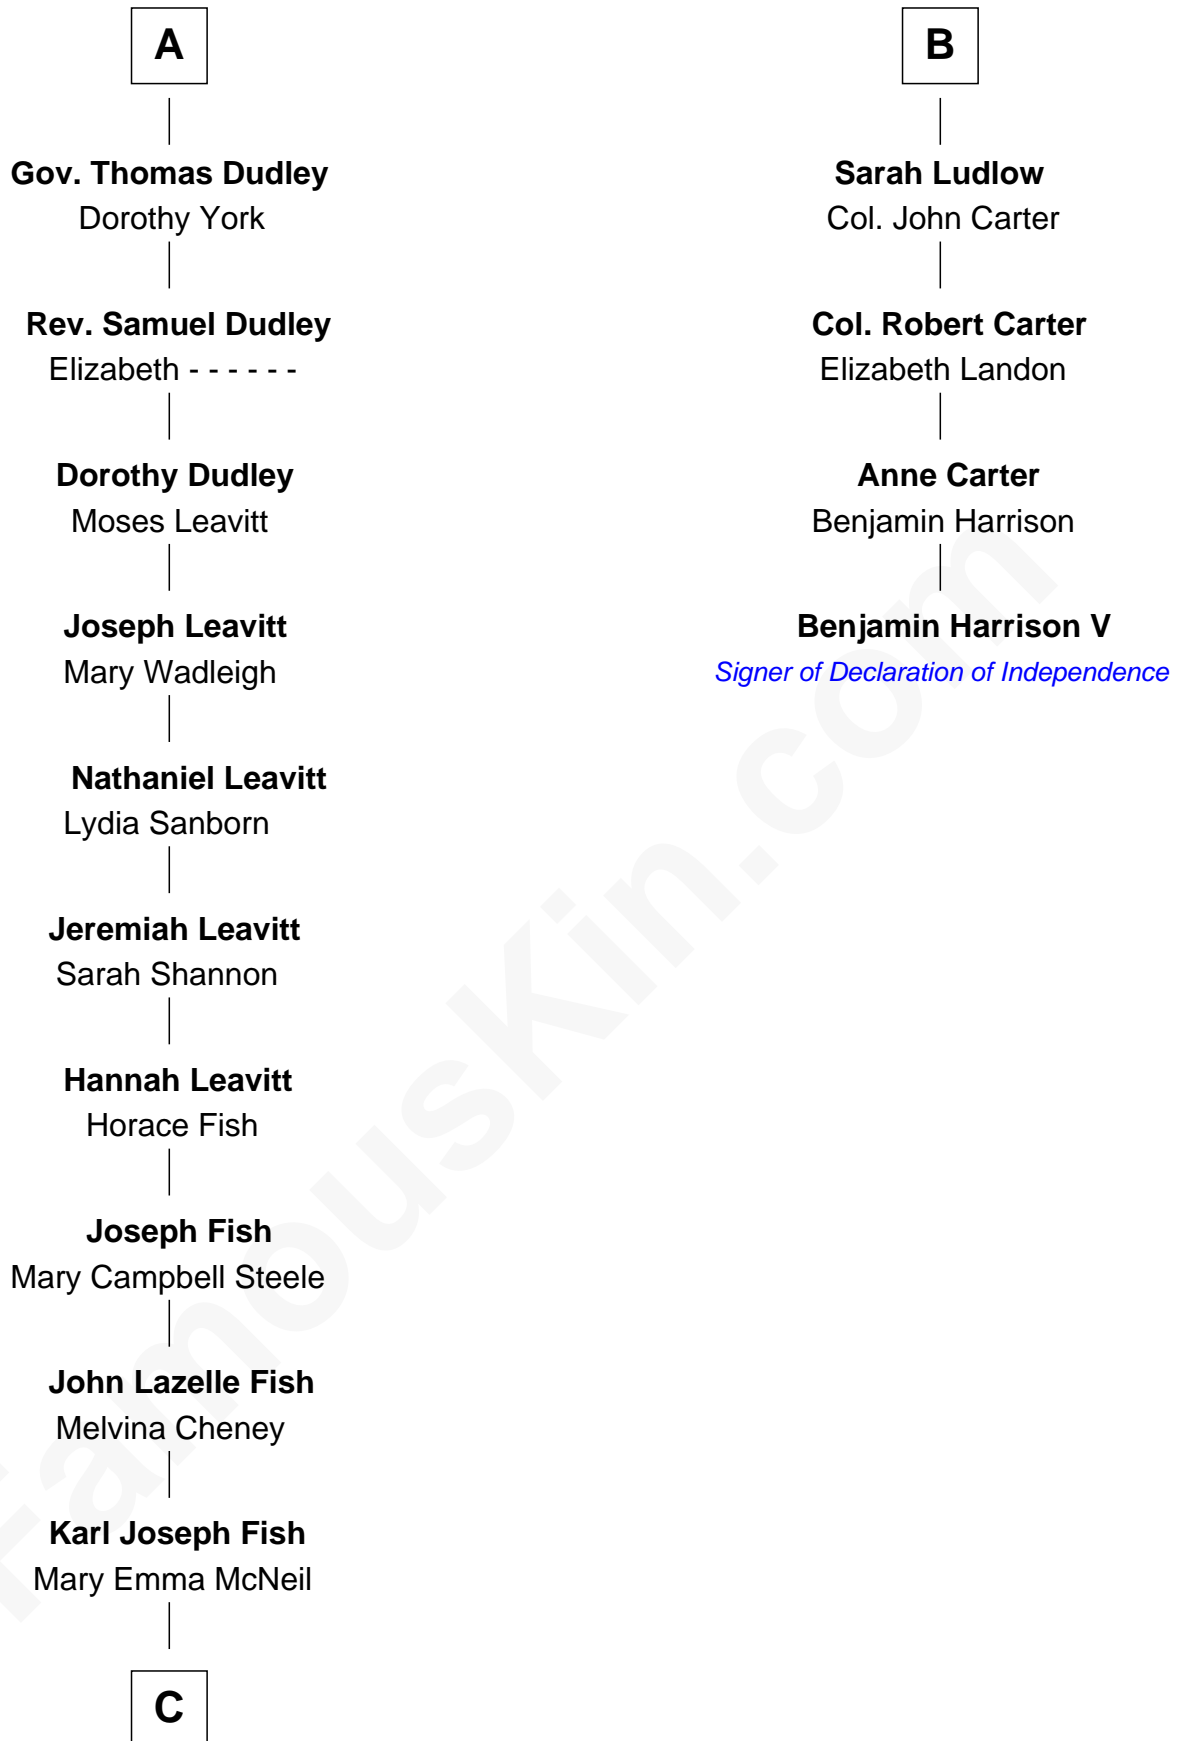

FamousKin.com Relationship Chart of

Keri Russell

TV and Movie Actress

10th cousin 9 times removed of

Benjamin Harrison V

Signer of the Declaration of Independence

Sir Walter Blount

Sancha de Ayala

Edith Windsor

George Ludlow

Thomas Ludlow

Jane Pyle

Gabriel Ludlow

Phillis -----

B

C