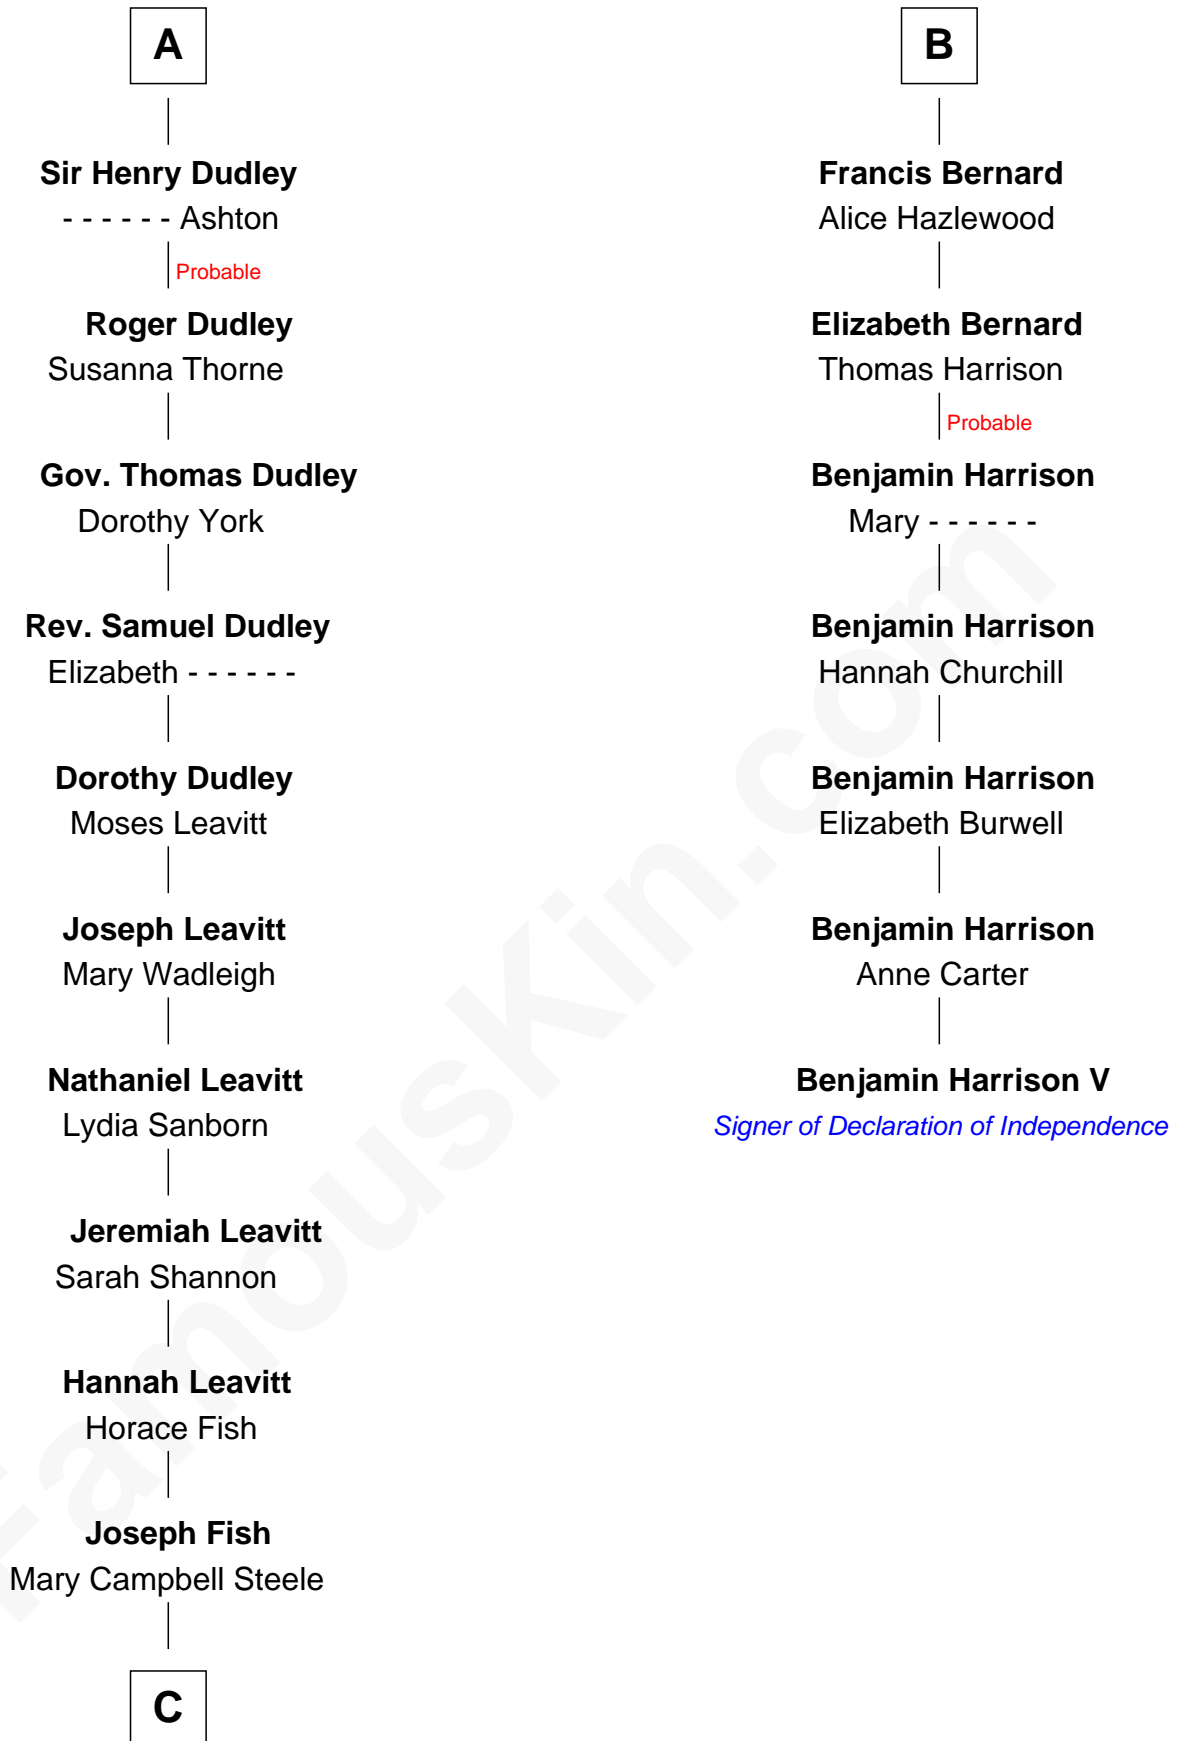

FamousKin.com Relationship Chart of

Keri Russell

TV and Movie Actress

13th cousin 8 times removed of

Benjamin Harrison V

Signer of the Declaration of Independence

C

John Lazelle Fish

Melvina Cheney

Karl Joseph Fish

Mary Emma McNeil

Emma Inez Fish

Kermit Sylvester Stephens

Stephanie Stephens

David Harold Russell

Keri Russell