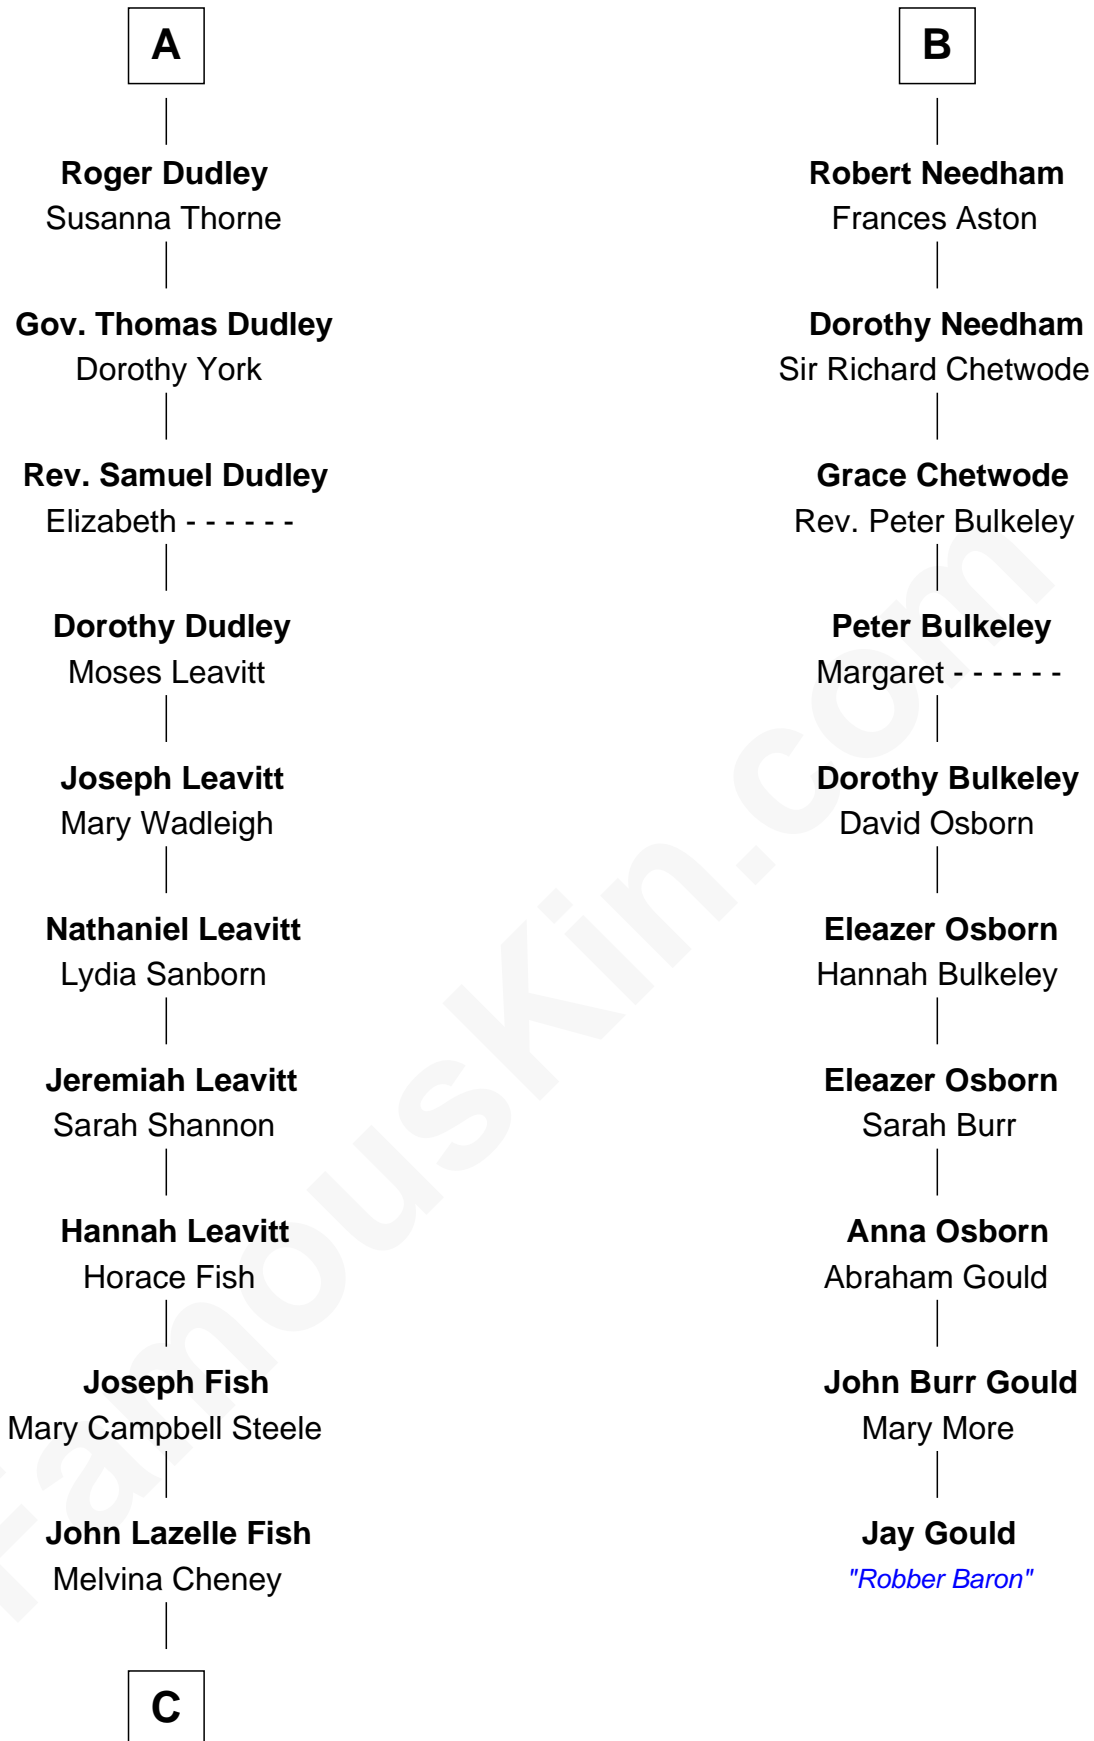

FamousKin.com Relationship Chart of

Keri Russell

TV and Movie Actress

16th cousin 4 times removed of

Jay Gould

American Railroad "Robber Baron"

C

—
Karl Joseph Fish
Mary Emma McNeil

—
Emma Inez Fish
Kermit Sylvester Stephens

—
Stephanie Stephens
David Harold Russell

—
Keri Russell
TV and Movie Actress

FamousKin.com