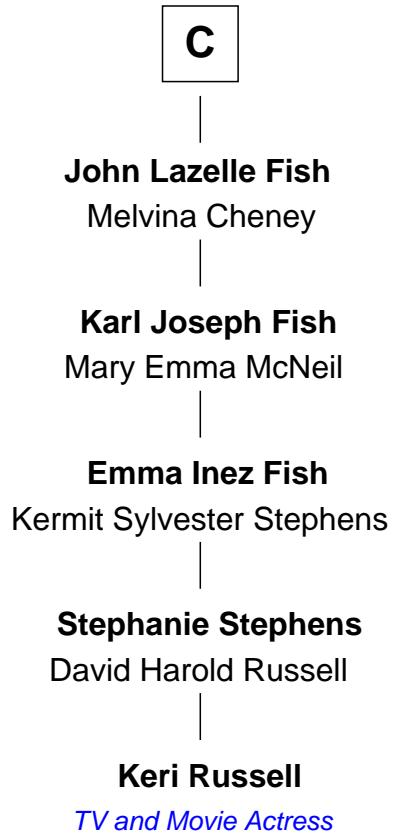

FamousKin.com Relationship Chart of

Keri Russell

TV and Movie Actress

17th cousin 4 times removed of

Harry F. Byrd

50th Governor of Virginia

Sir William de Ros
Margery de Badlesmere

Thomas de Ros
Beatrice de Stafford

Margaret de Ros
Sir Reynold Grey

Margaret Grey
Sir William Bonville

William Bonville
Elizabeth Harington

William Bonville
Katherine Neville

Cecily Bonville
Thomas Grey

Cecily Grey
Sir John Sutton

A

Maud de Roos
John de Welles

Margery de Welles
Stephen le Scrope

John le Scrope
Elizabeth Chaworth

Elizabeth le Scrope
Sir Henry le Scrope

Margaret Scrope
John Bernard

John Bernard
Margaret Daundelyn

John Bernard
Cecily Muscote

B

FamousKin.com