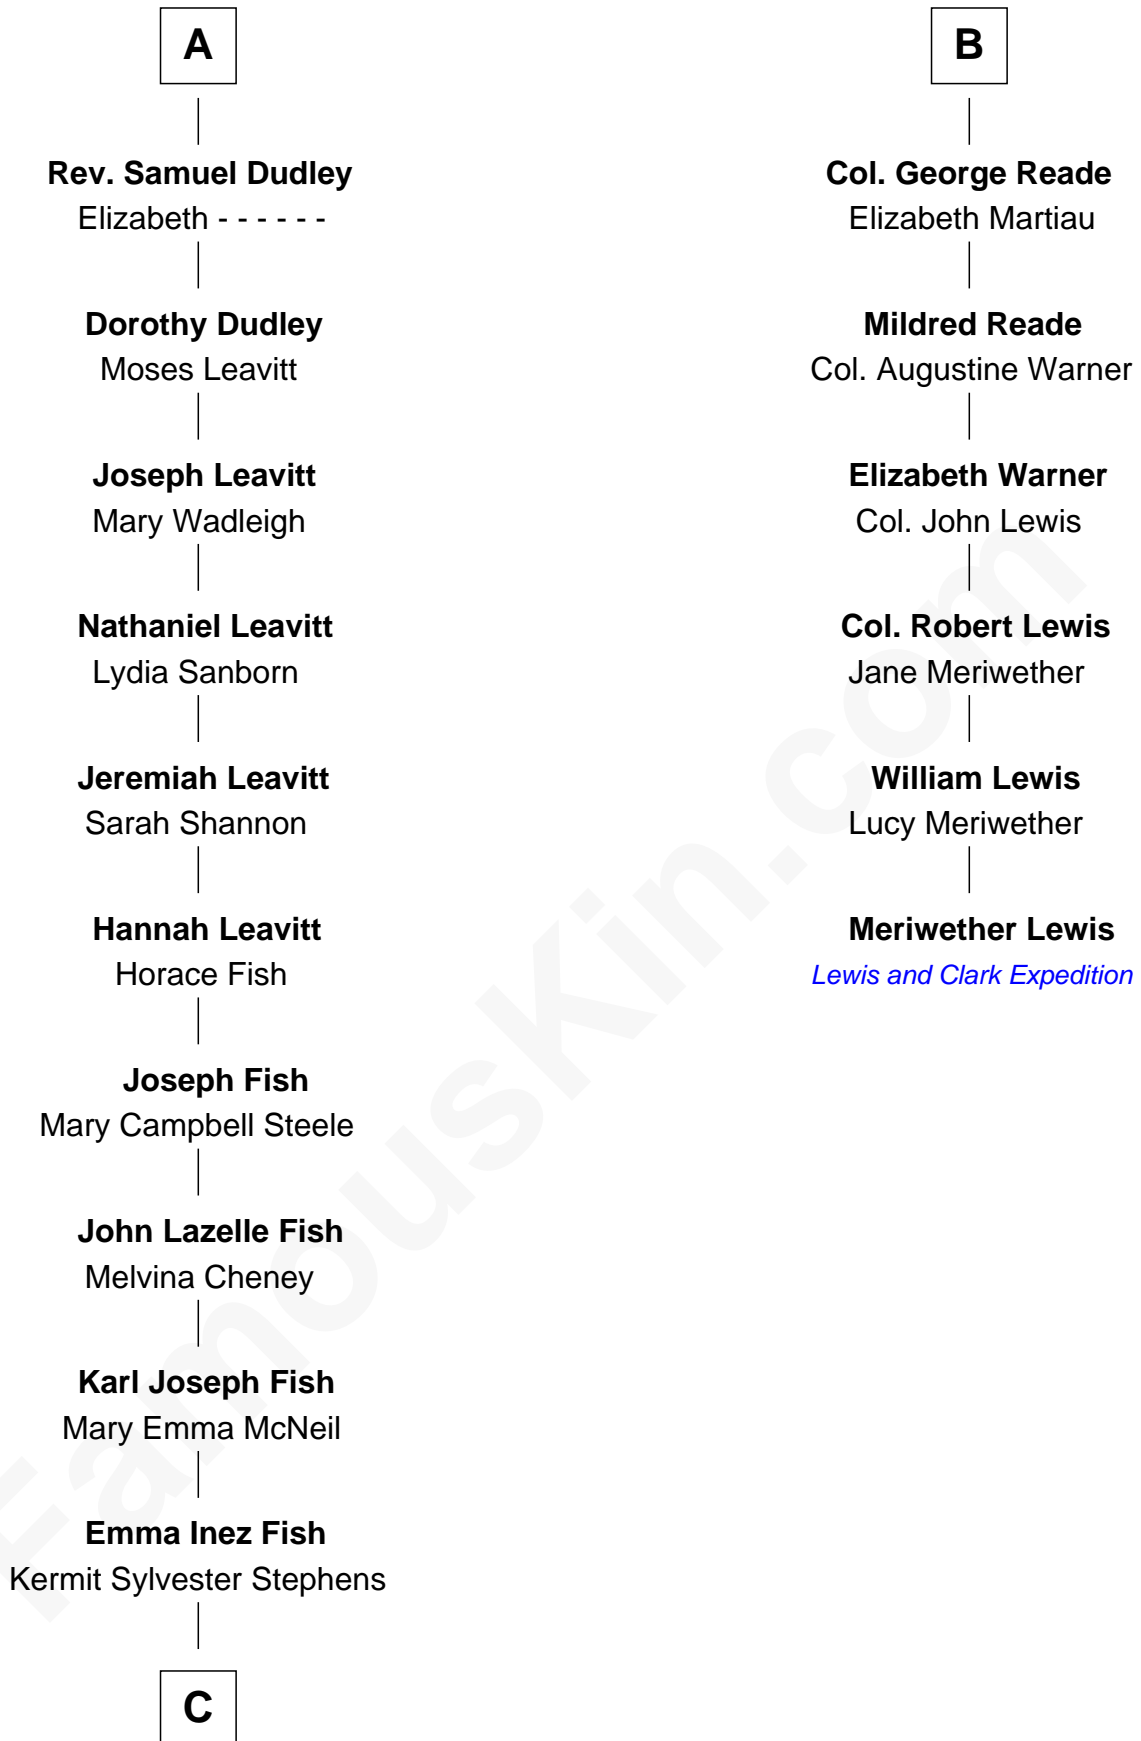

FamousKin.com Relationship Chart of

Keri Russell

TV and Movie Actress

12th cousin 6 times removed of

Meriwether Lewis

Lewis and Clark Expedition

C

Stephanie Stephens

David Harold Russell

Keri Russell

TV and Movie Actress

FamousKin.com