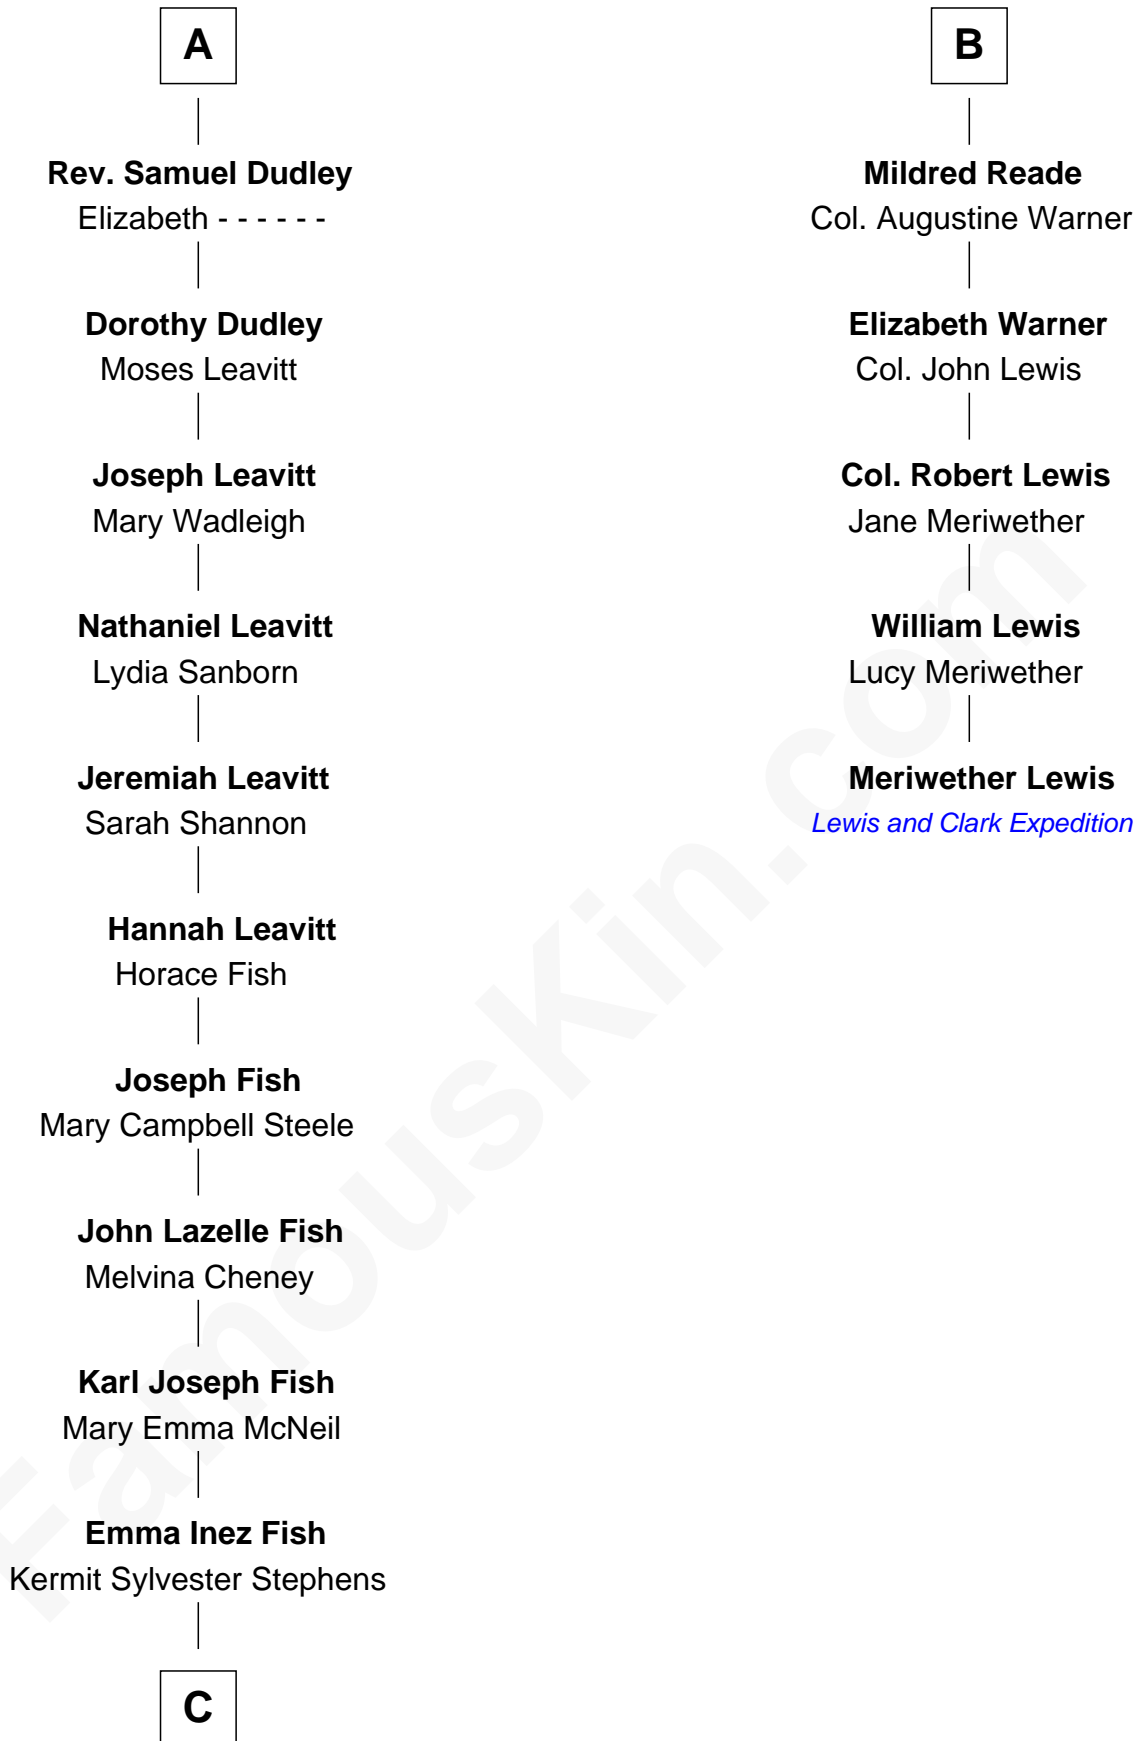

# FamousKin.com Relationship Chart of

**Keri Russell**

*TV and Movie Actress*

11th cousin 7 times removed of

**Meriwether Lewis**

*Lewis and Clark Expedition*

**Sir William Bonville**

Margaret Grey

**William Bonville**  
Elizabeth Harington

**William Bonville**  
Katherine Neville

**Cecily Bonville**  
Thomas Grey

**Cecily Grey**  
Sir John Sutton

**Sir Henry Dudley**  
----- Ashton

Probable

**Roger Dudley**  
Susanna Thorne

**Gov. Thomas Dudley**  
Dorothy York

**A**

**Elizabeth Bonville**  
William Talboys

**Sir Robert Talboys**  
Elizabeth Heron

**Sir George Talboys**  
Elizabeth Gascoigne

**Anne Talboys**  
Sir Edward Dymoke

**Frances Dymoke**  
Sir Thomas Windebank

**Mildred Windebank**  
Robert Reade

**Col. George Reade**  
Elizabeth Martiau

**B**

**C**

Stephanie Stephens

David Harold Russell

**Keri Russell**