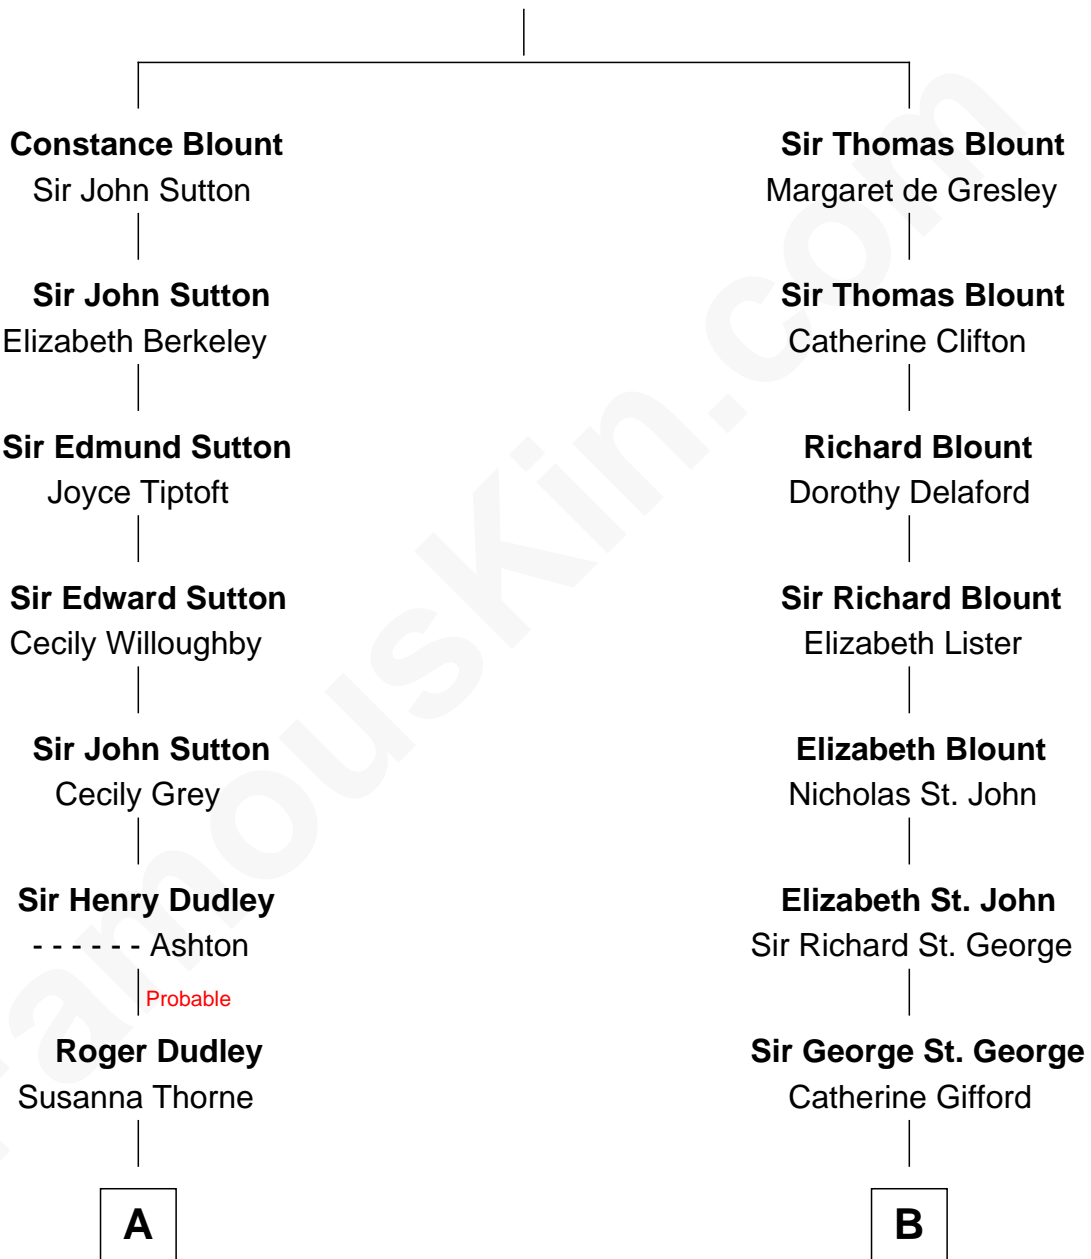

FamousKin.com Relationship Chart of

Keri Russell

TV and Movie Actress

14th cousin 5 times removed of

Joan Fontaine

Movie Actress

Sir Walter Blount

Sancha de Ayala

C

Emma Inez Fish
Kermit Sylvester Stephens

Stephanie Stephens
David Harold Russell

Keri Russell
TV and Movie Actress

FamousKin.com