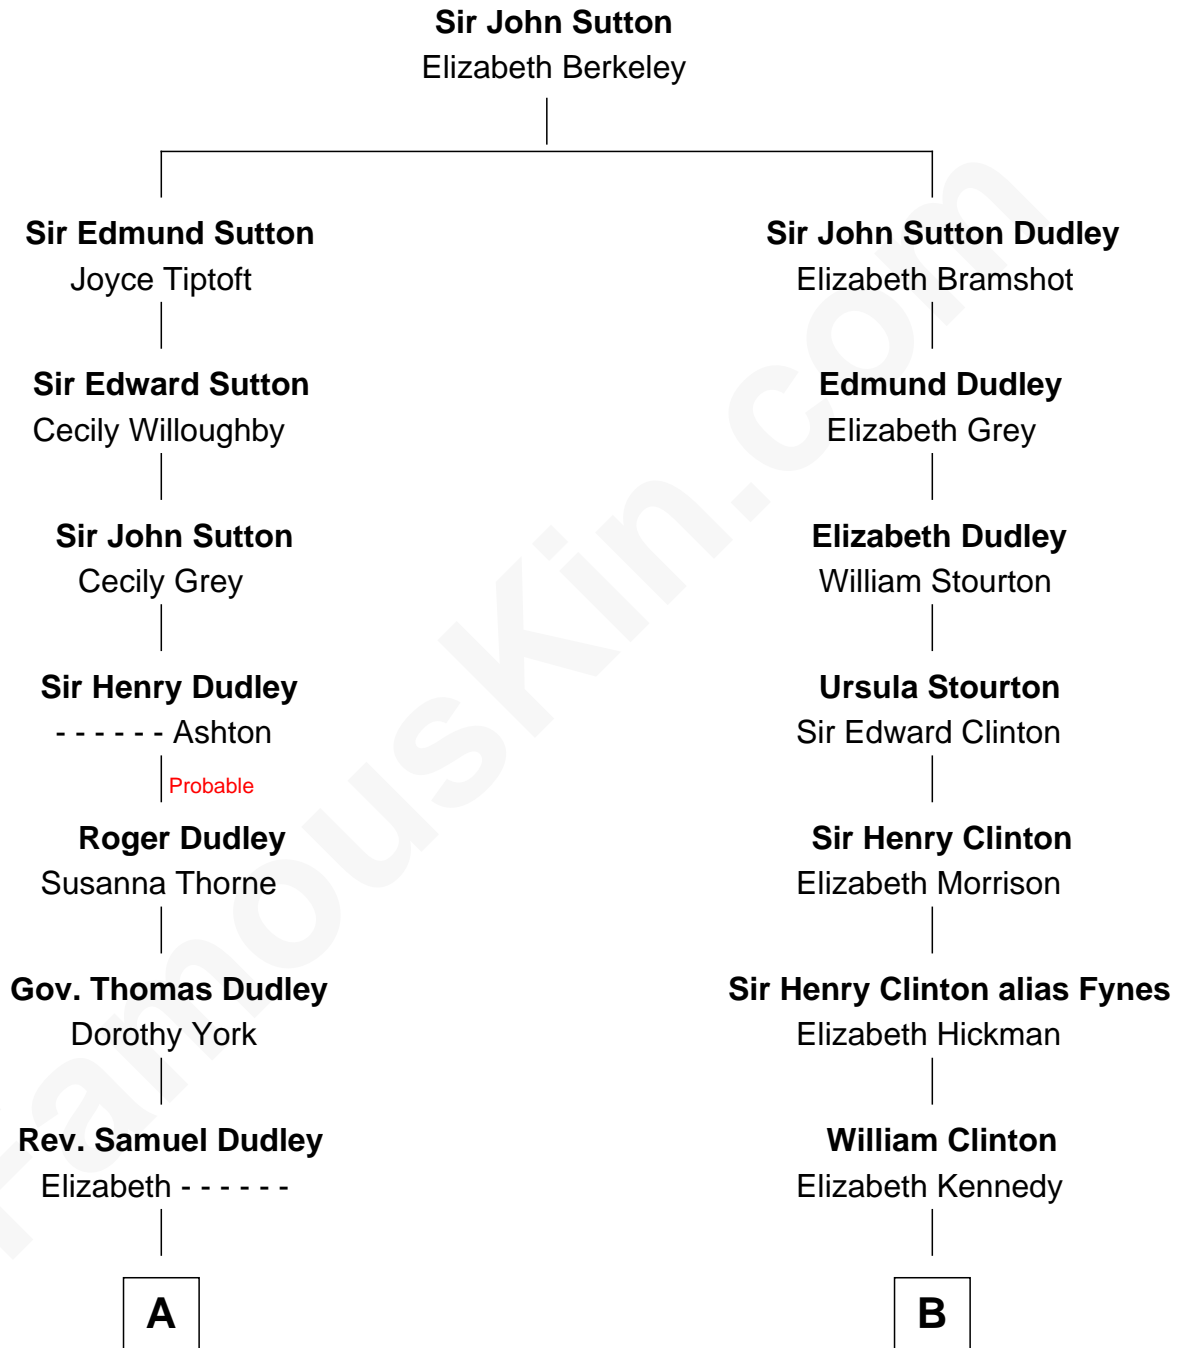

# FamousKin.com Relationship Chart of

**Keri Russell**

*TV and Movie Actress*

9th cousin 8 times removed of

**George Clinton**

*4th U.S. Vice President*

Keri Russell photo by [Caroline Bonarde Ucci](#) (CC BY 3.0)