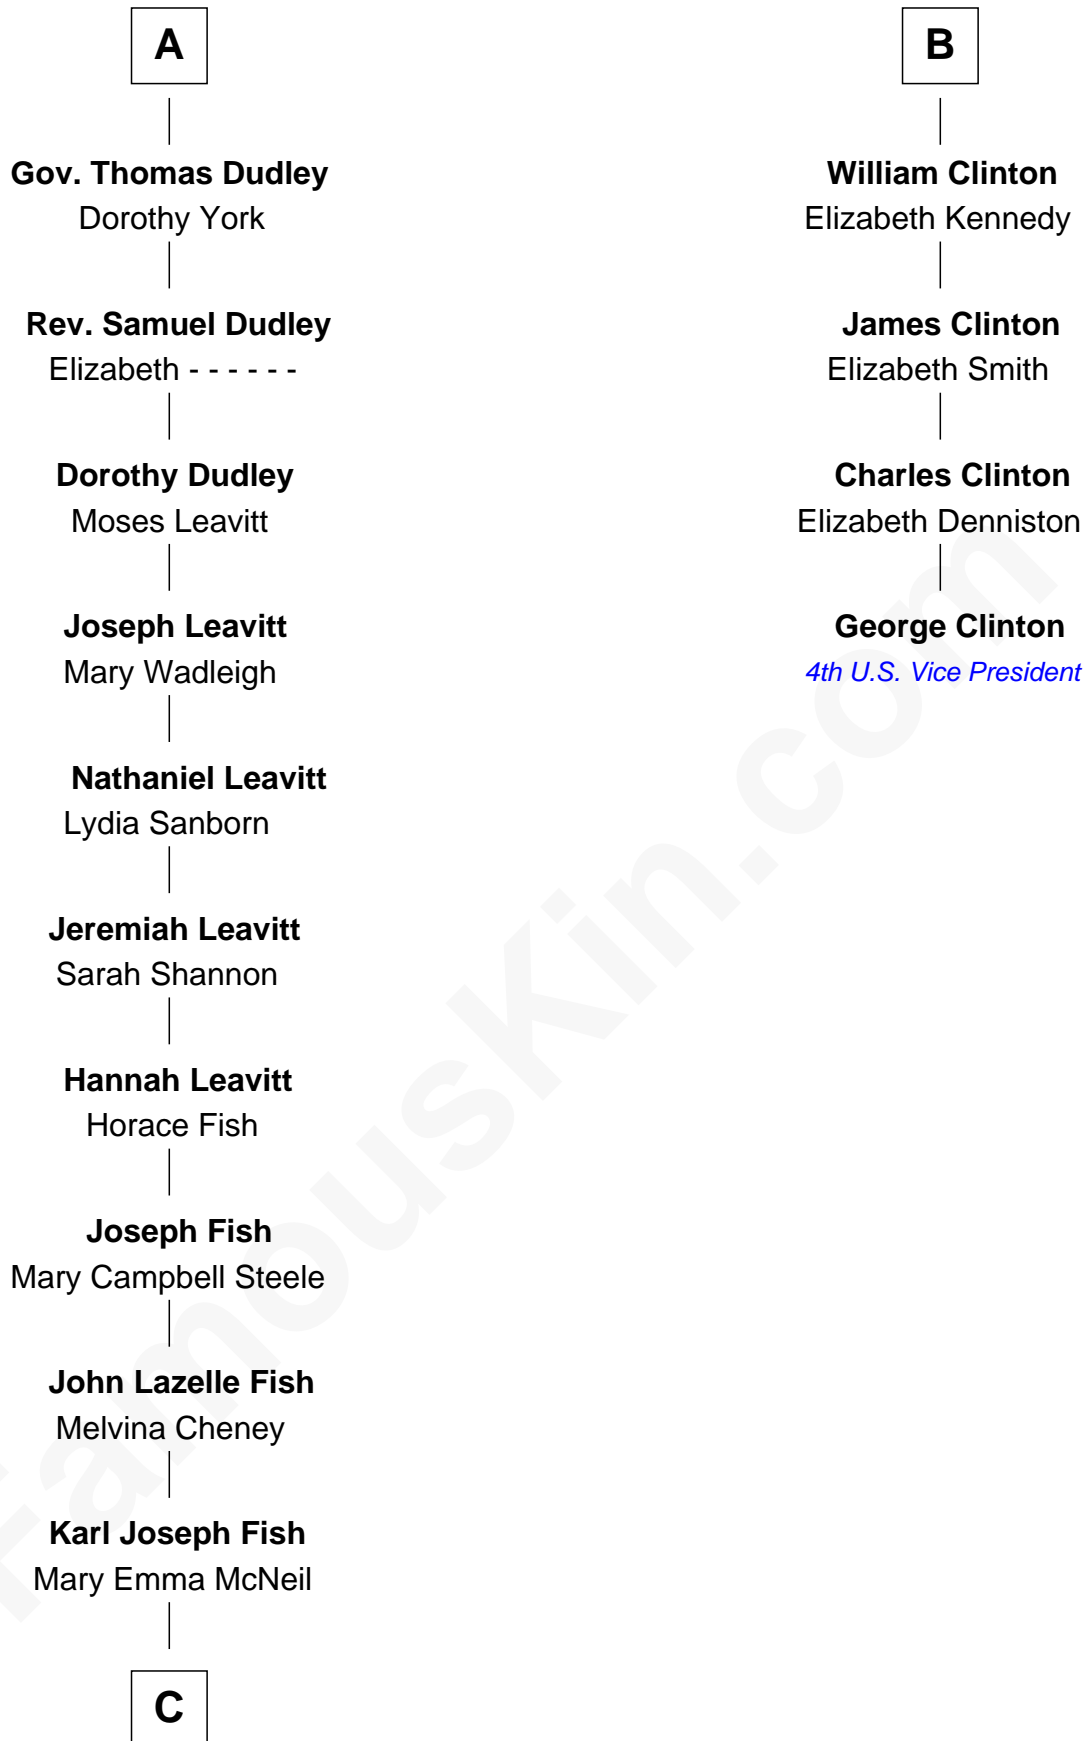

FamousKin.com Relationship Chart of

Keri Russell

TV and Movie Actress

10th cousin 9 times removed of

George Clinton

4th U.S. Vice President

Sir Reynold Grey

Margaret de Ros

Margaret Grey
Sir William Bonville

William Bonville
Elizabeth Harington

William Bonville
Katherine Neville

Cecily Bonville
Thomas Grey

Cecily Grey
Sir John Sutton

Sir Henry Dudley
----- Ashton

Probable

Roger Dudley
Susanna Thorne

A

Sir John Grey
Constance de Holand

Sir Edmund Grey
Katherine Percy

George Grey
Catherine Herbert

Anne Grey
Sir John Hussey

Bridget Hussey
Sir Richard Morrison

Elizabeth Morrison
Sir Henry Clinton

Sir Henry Clinton alias Fynes
Elizabeth Hickman

B

C

Emma Inez Fish
Kermit Sylvester Stephens

Stephanie Stephens
David Harold Russell

Keri Russell
TV and Movie Actress

FamousKin.com