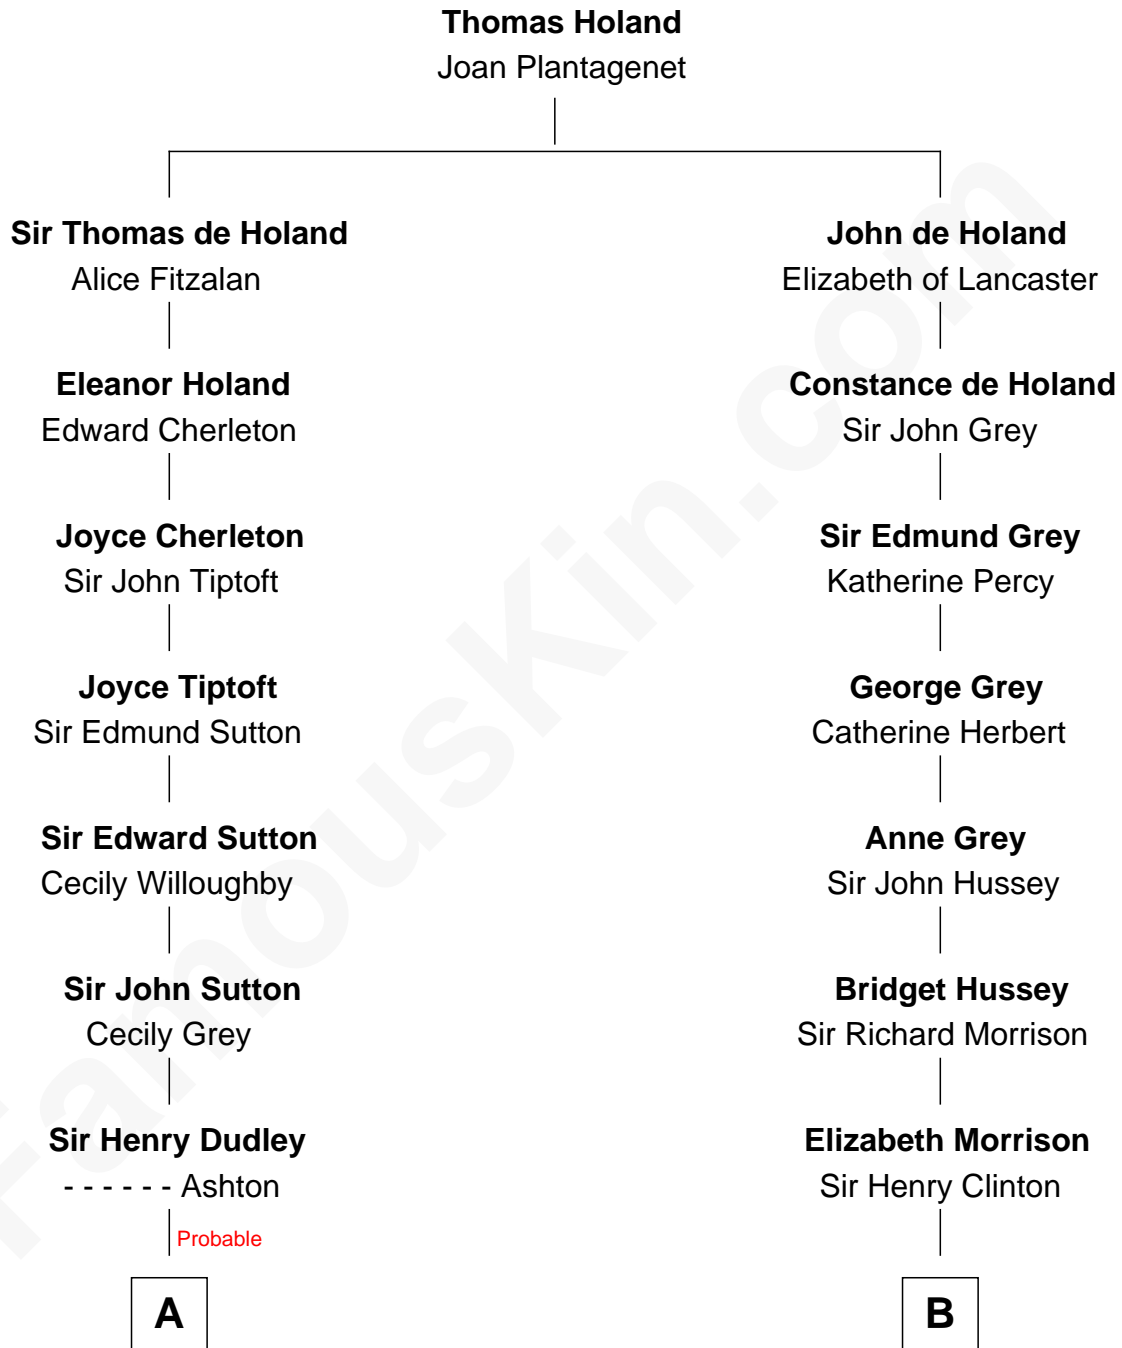

# FamousKin.com Relationship Chart of

**Keri Russell**

*TV and Movie Actress*

11th cousin 9 times removed of

**George Clinton**

*4th U.S. Vice President*

**C**

—  
**Karl Joseph Fish**  
Mary Emma McNeil

—  
**Emma Inez Fish**  
Kermit Sylvester Stephens

—  
**Stephanie Stephens**  
David Harold Russell

—  
**Keri Russell**  
*TV and Movie Actress*

FamousKin.com