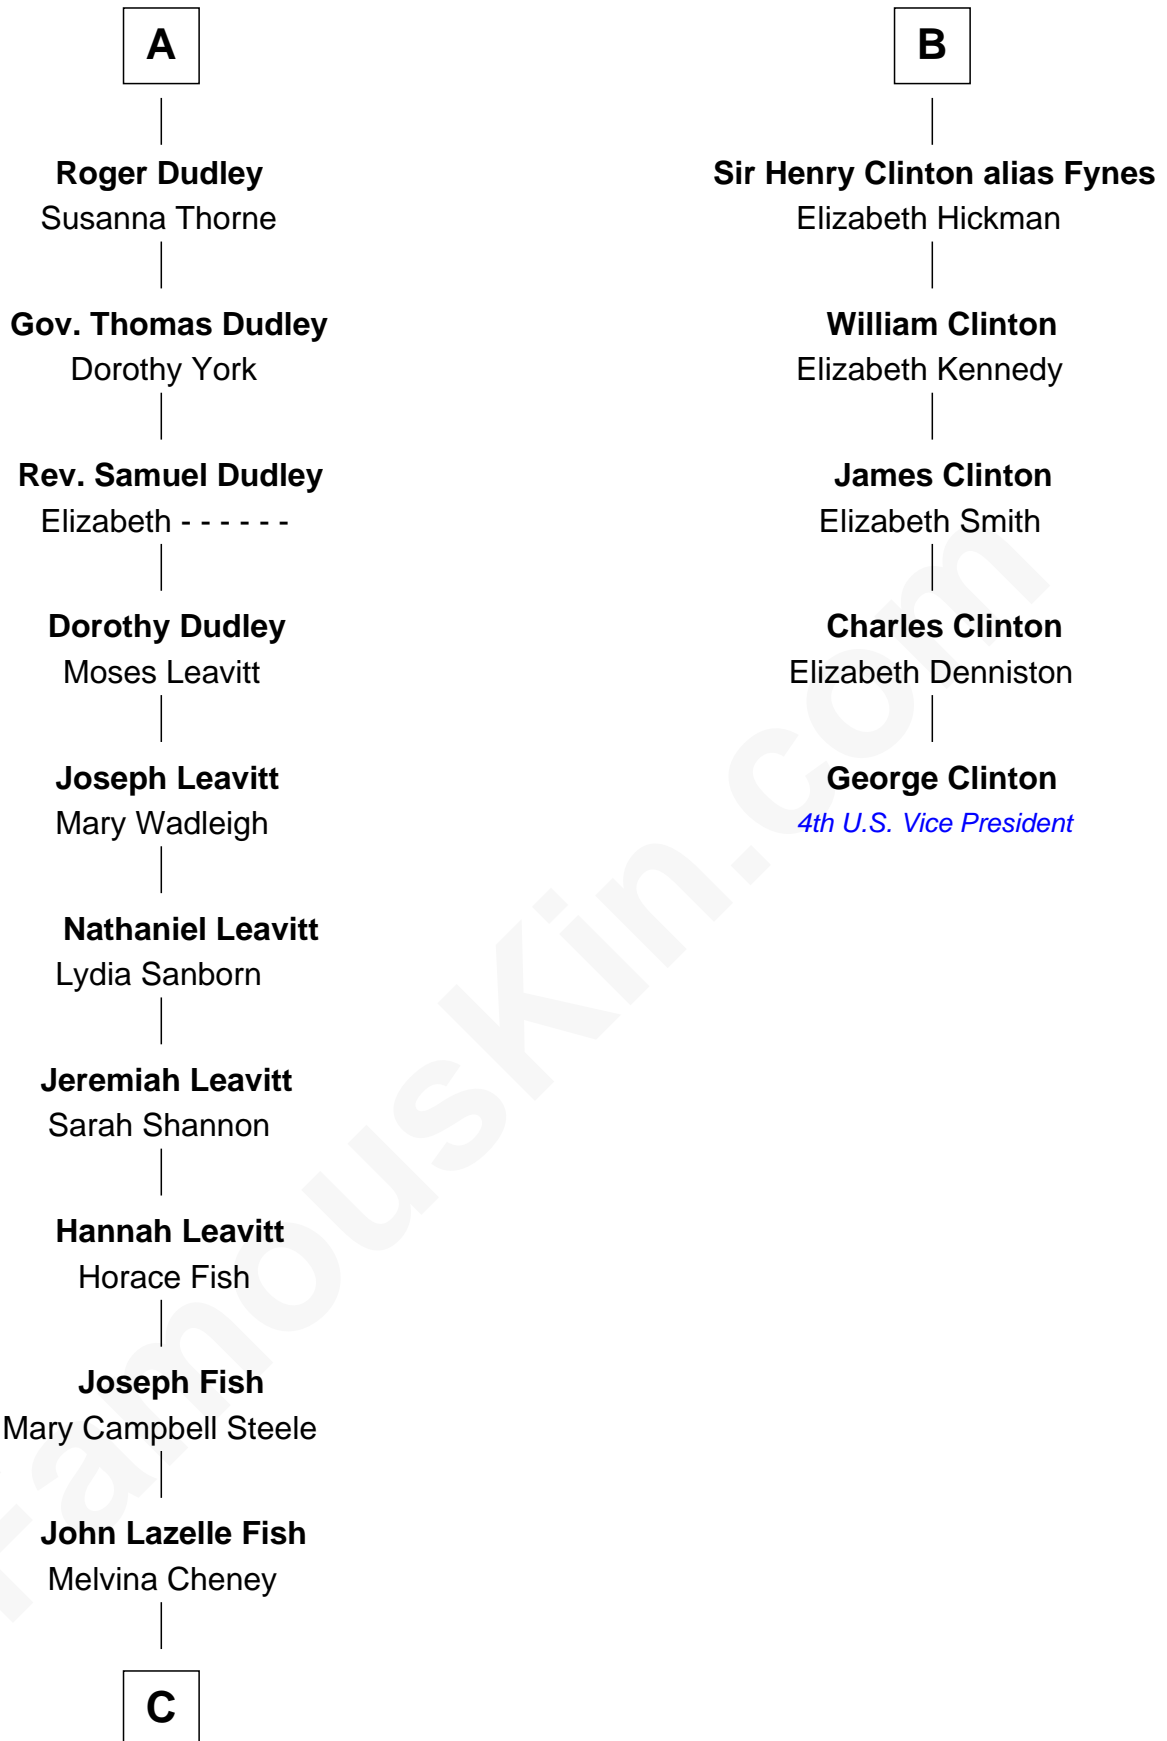

# FamousKin.com Relationship Chart of

**Keri Russell**

*TV and Movie Actress*

11th cousin 9 times removed of

**George Clinton**

*4th U.S. Vice President*

**C**

—  
**Karl Joseph Fish**  
Mary Emma McNeil

—  
**Emma Inez Fish**  
Kermit Sylvester Stephens

—  
**Stephanie Stephens**  
David Harold Russell

—  
**Keri Russell**  
*TV and Movie Actress*

FamousKin.com