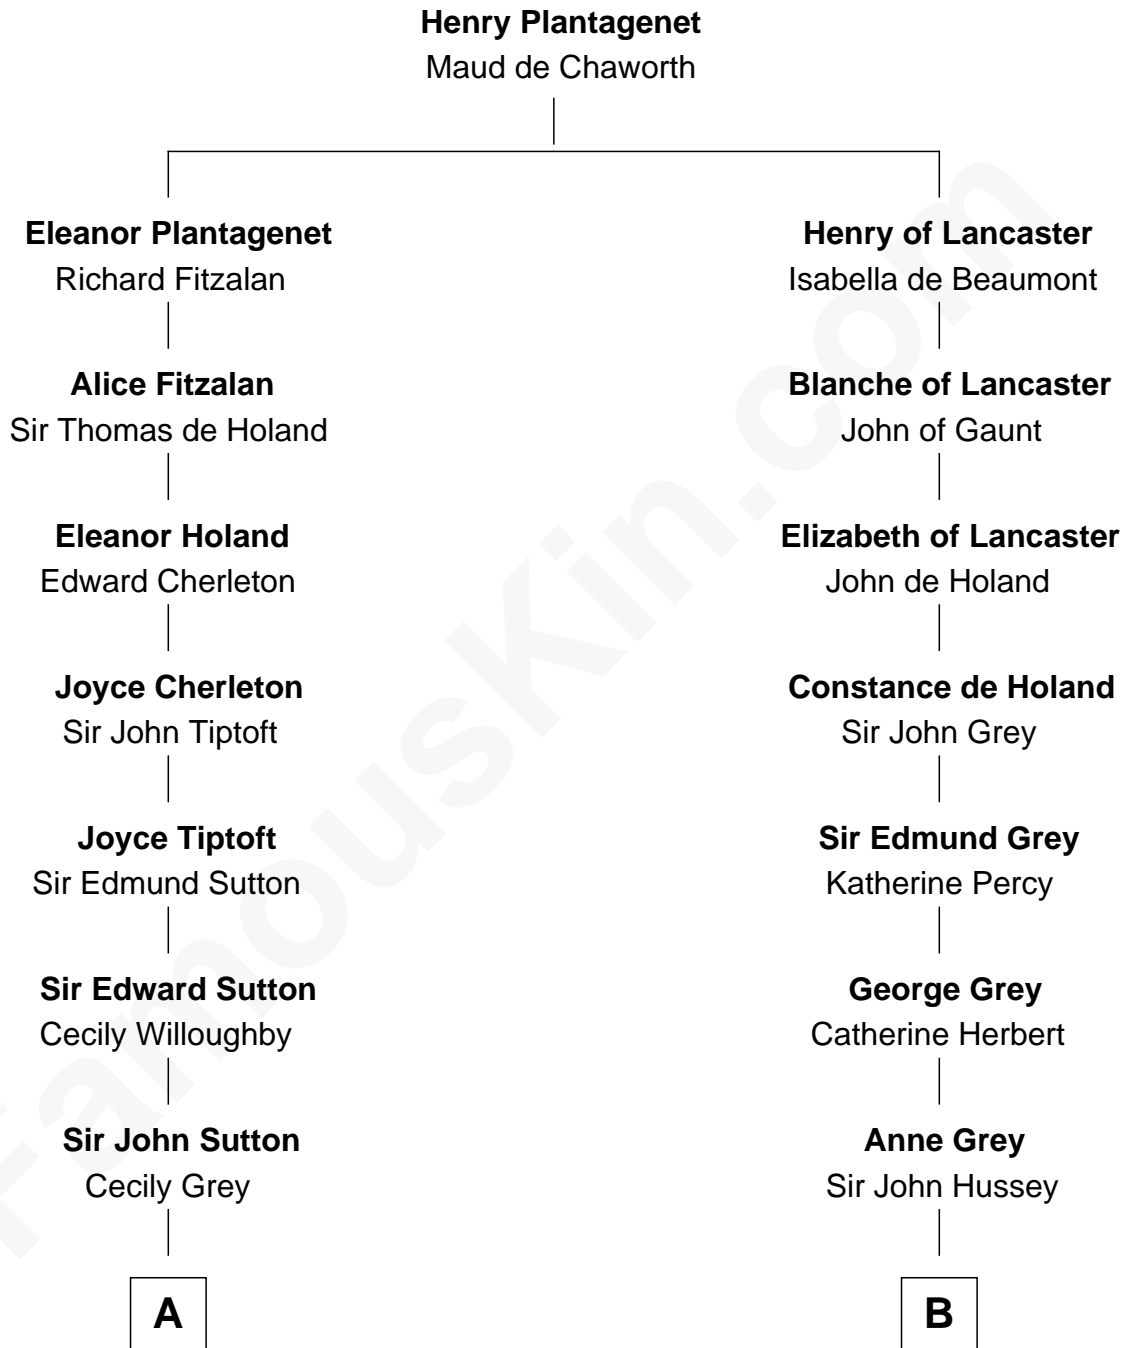

FamousKin.com Relationship Chart of

Keri Russell

TV and Movie Actress

14th cousin 7 times removed of

DeWitt Clinton

6th Governor of New York

C

John Lazelle Fish

Melvina Cheney

Karl Joseph Fish

Mary Emma McNeil

Emma Inez Fish

Kermit Sylvester Stephens

Stephanie Stephens

David Harold Russell

Keri Russell