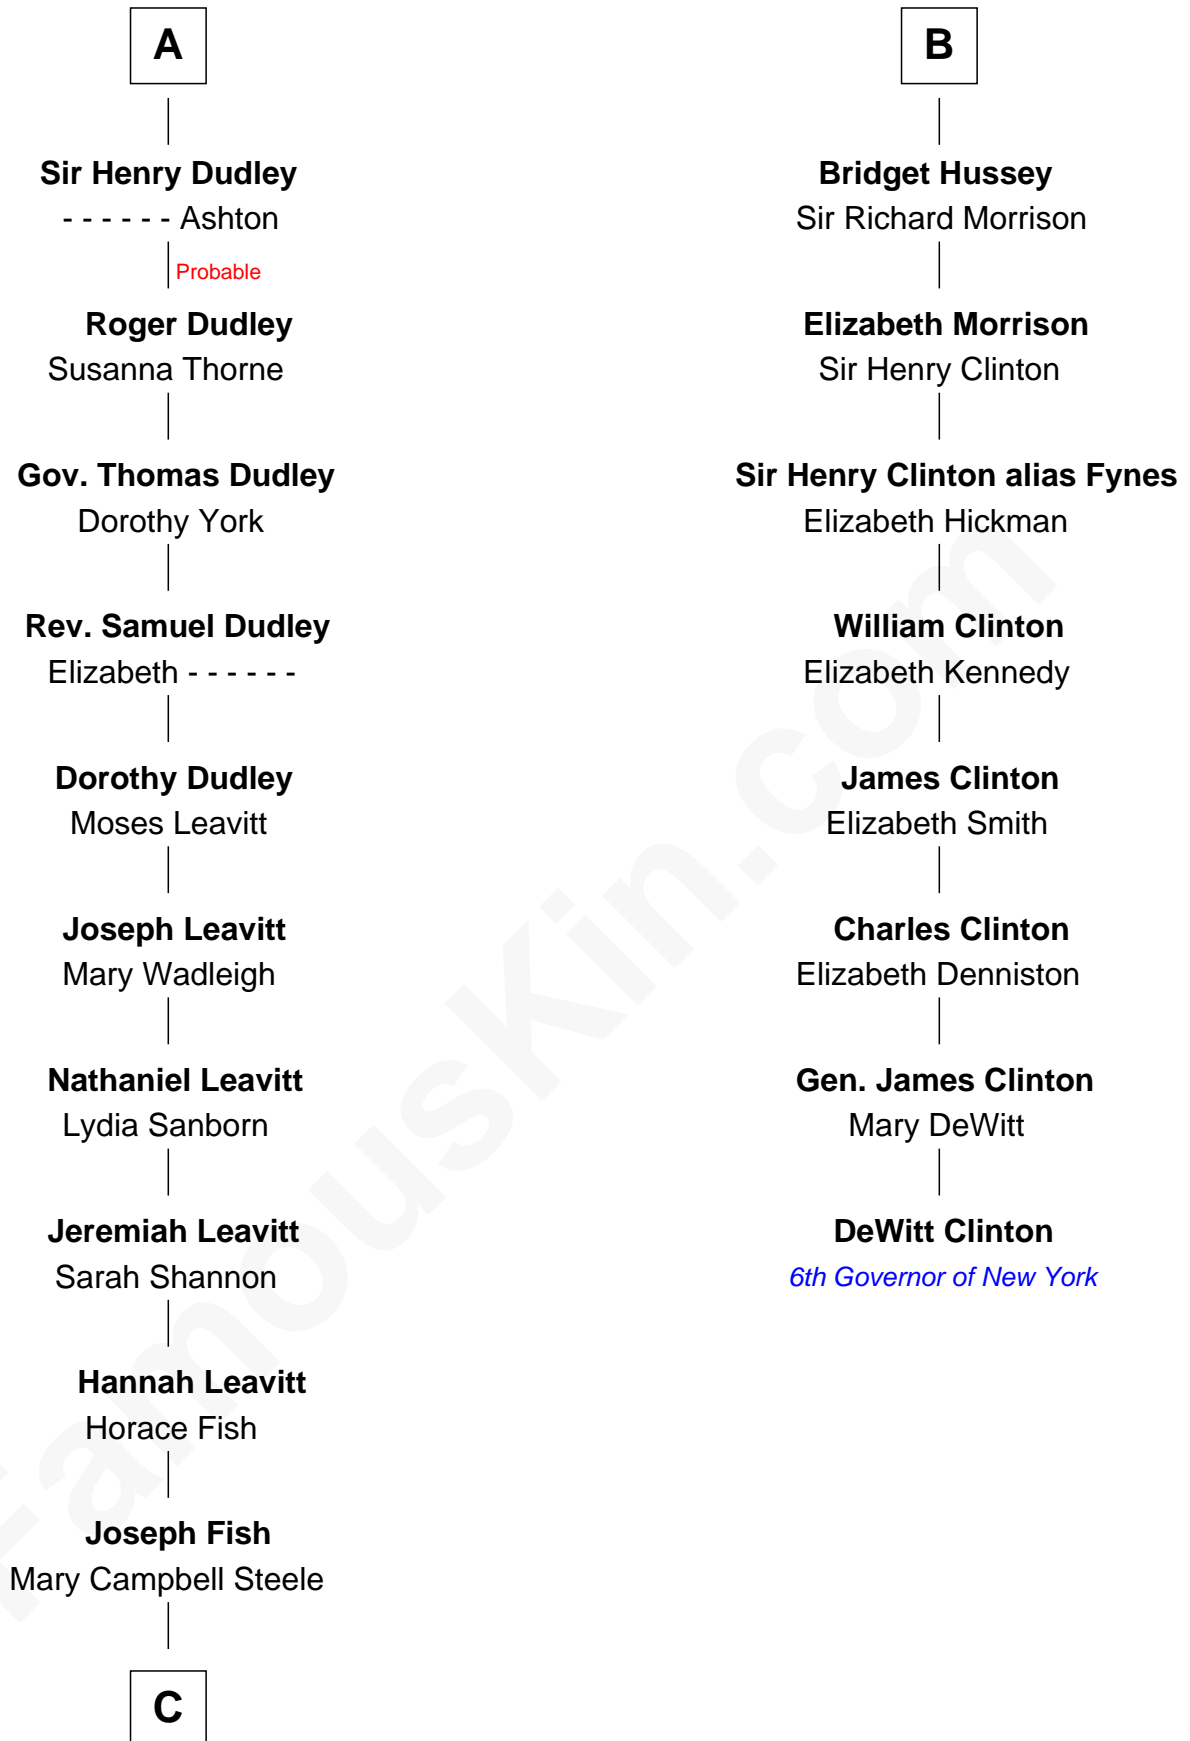

FamousKin.com Relationship Chart of

Keri Russell

TV and Movie Actress

14th cousin 7 times removed of

DeWitt Clinton

6th Governor of New York

C

John Lazelle Fish

Melvina Cheney

Karl Joseph Fish

Mary Emma McNeil

Emma Inez Fish

Kermit Sylvester Stephens

Stephanie Stephens

David Harold Russell

Keri Russell