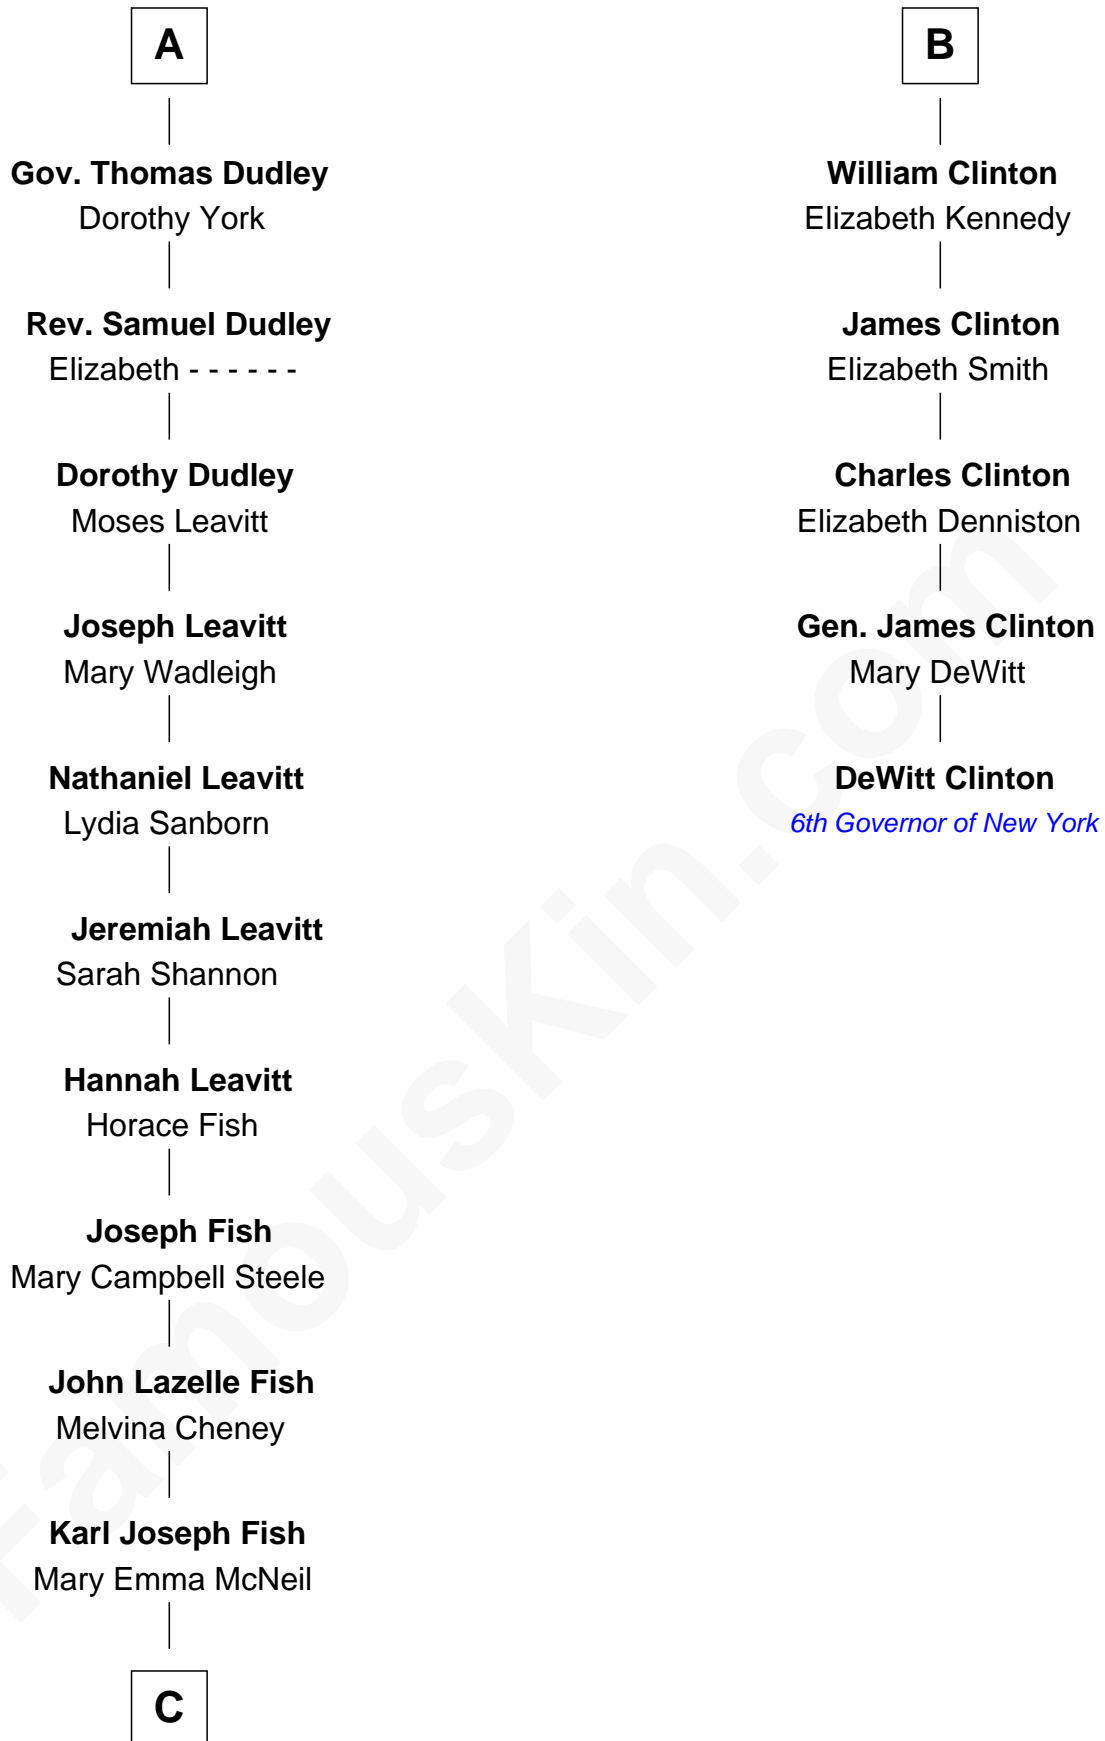

# FamousKin.com Relationship Chart of

**Keri Russell**

*TV and Movie Actress*

11th cousin 8 times removed of

**DeWitt Clinton**

*6th Governor of New York*

**Sir Reynold Grey**

Margaret de Ros

**Margaret Grey**  
Sir William Bonville

**William Bonville**  
Elizabeth Harington

**William Bonville**  
Katherine Neville

**Cecily Bonville**  
Thomas Grey

**Cecily Grey**  
Sir John Sutton

**Sir Henry Dudley**  
----- Ashton

Probable

**Roger Dudley**  
Susanna Thorne

**A**

**Sir John Grey**  
Constance de Holand

**Sir Edmund Grey**  
Katherine Percy

**George Grey**  
Catherine Herbert

**Anne Grey**  
Sir John Hussey

**Bridget Hussey**  
Sir Richard Morrison

**Elizabeth Morrison**  
Sir Henry Clinton

**Sir Henry Clinton alias Fynes**  
Elizabeth Hickman

**B**

**C**

**Emma Inez Fish**  
Kermit Sylvester Stephens

**Stephanie Stephens**  
David Harold Russell

**Keri Russell**  
*TV and Movie Actress*