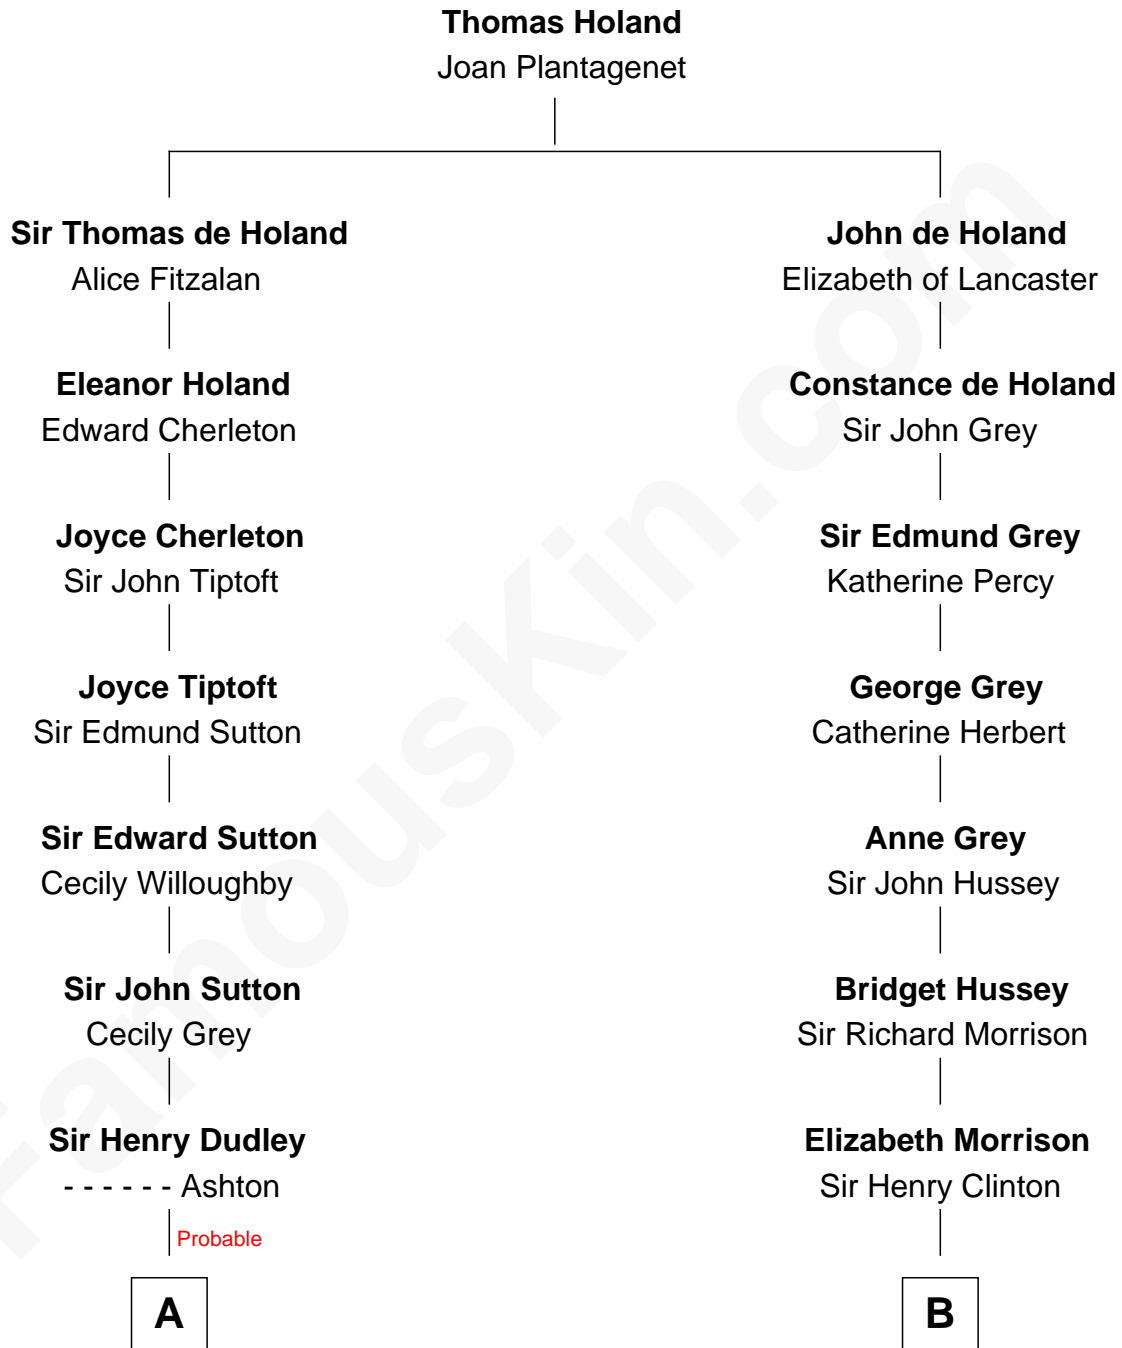

FamousKin.com Relationship Chart of

Keri Russell

TV and Movie Actress

12th cousin 8 times removed of

DeWitt Clinton

6th Governor of New York

C

—
Karl Joseph Fish
Mary Emma McNeil

—
Emma Inez Fish
Kermit Sylvester Stephens

—
Stephanie Stephens
David Harold Russell

—
Keri Russell
TV and Movie Actress

FamousKin.com