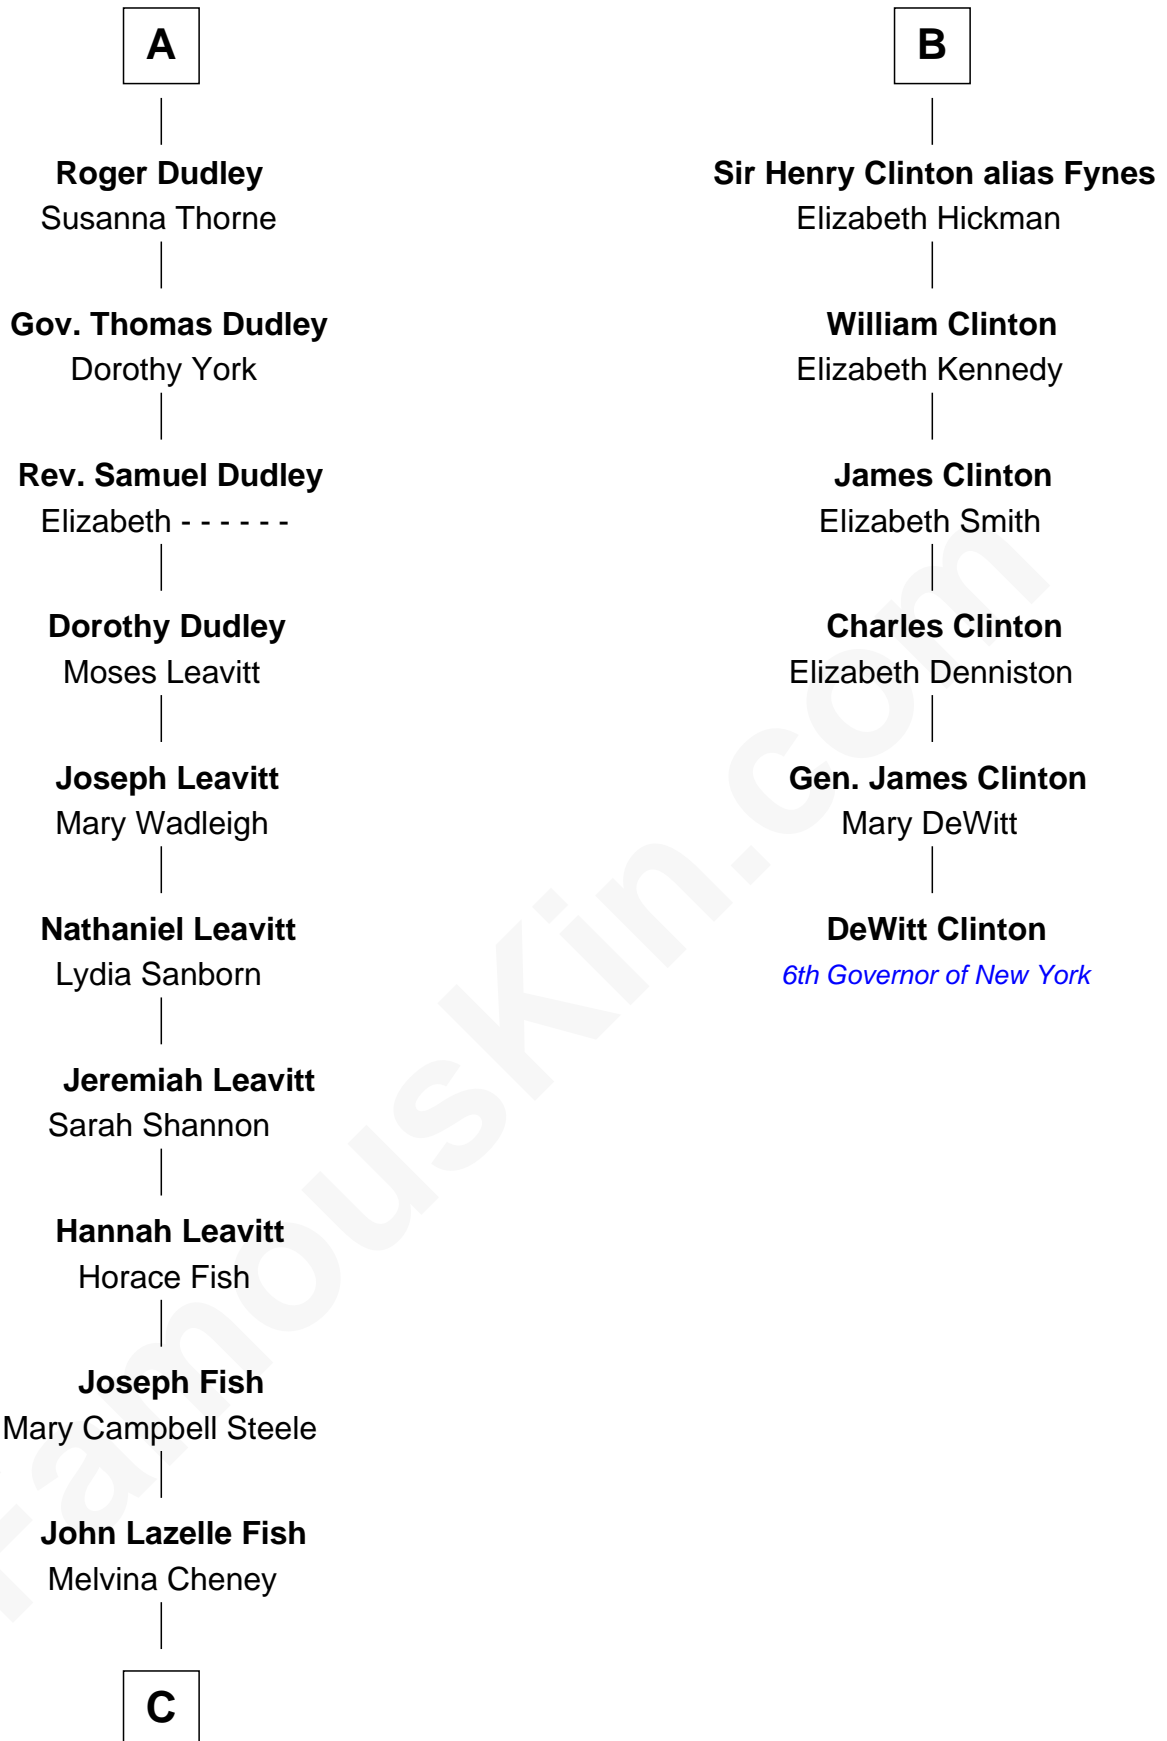

FamousKin.com Relationship Chart of

Keri Russell

TV and Movie Actress

12th cousin 8 times removed of

DeWitt Clinton

6th Governor of New York

C

—
Karl Joseph Fish
Mary Emma McNeil

—
Emma Inez Fish
Kermit Sylvester Stephens

—
Stephanie Stephens
David Harold Russell

—
Keri Russell
TV and Movie Actress

FamousKin.com