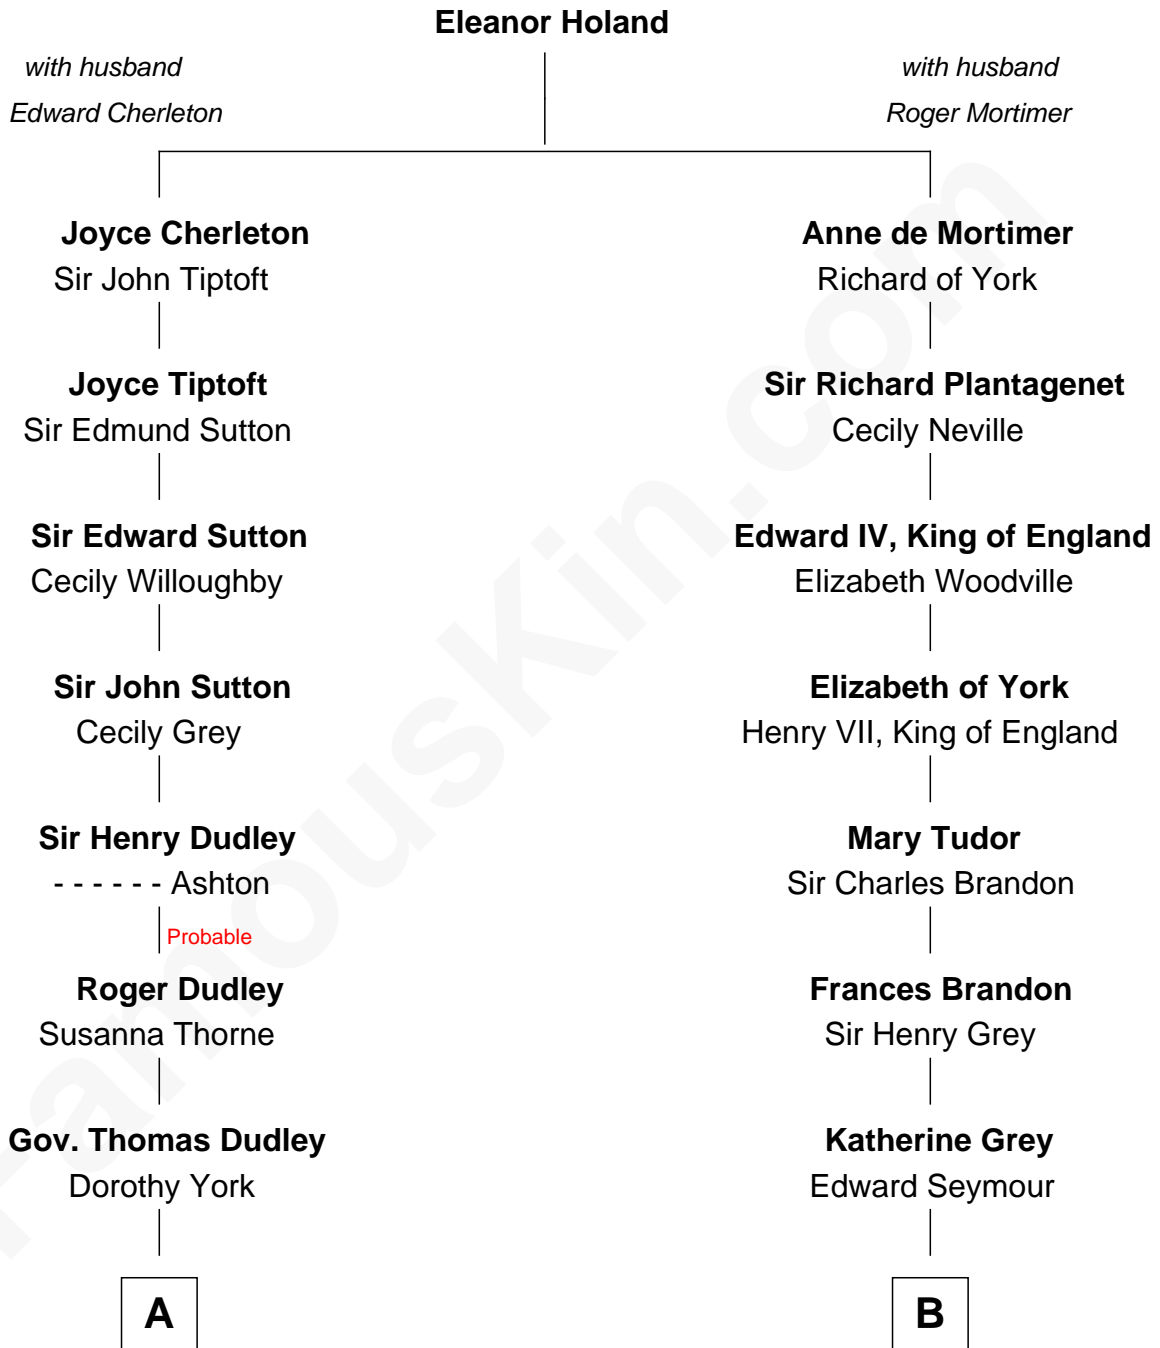

FamousKin.com Relationship Chart of

Keri Russell

TV and Movie Actress

14th cousin 4 times removed of

Lt. Gen. James Brudenell

Leader of the "Charge of the Light Brigade"

C

Stephanie Stephens

David Harold Russell

Keri Russell

TV and Movie Actress

FamousKin.com