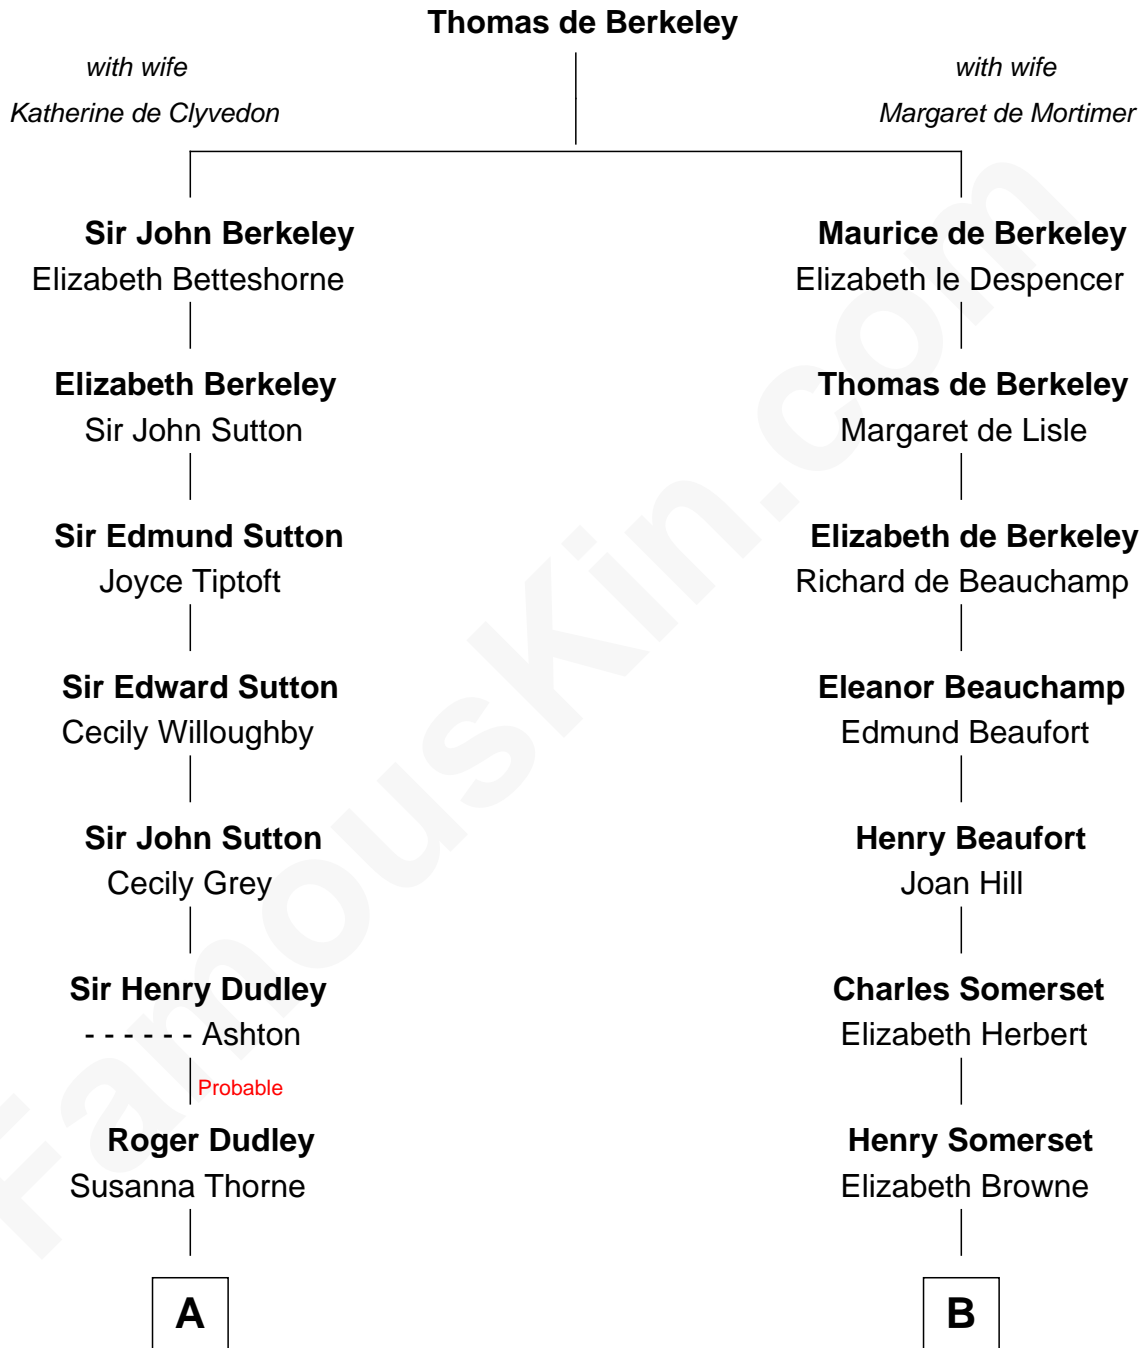

FamousKin.com Relationship Chart of

Keri Russell

TV and Movie Actress

16th cousin 3 times removed of

Lt. Gen. James Brudenell

Leader of the "Charge of the Light Brigade"

C

Emma Inez Fish
Kermit Sylvester Stephens

Stephanie Stephens
David Harold Russell

Keri Russell
TV and Movie Actress

FamousKin.com