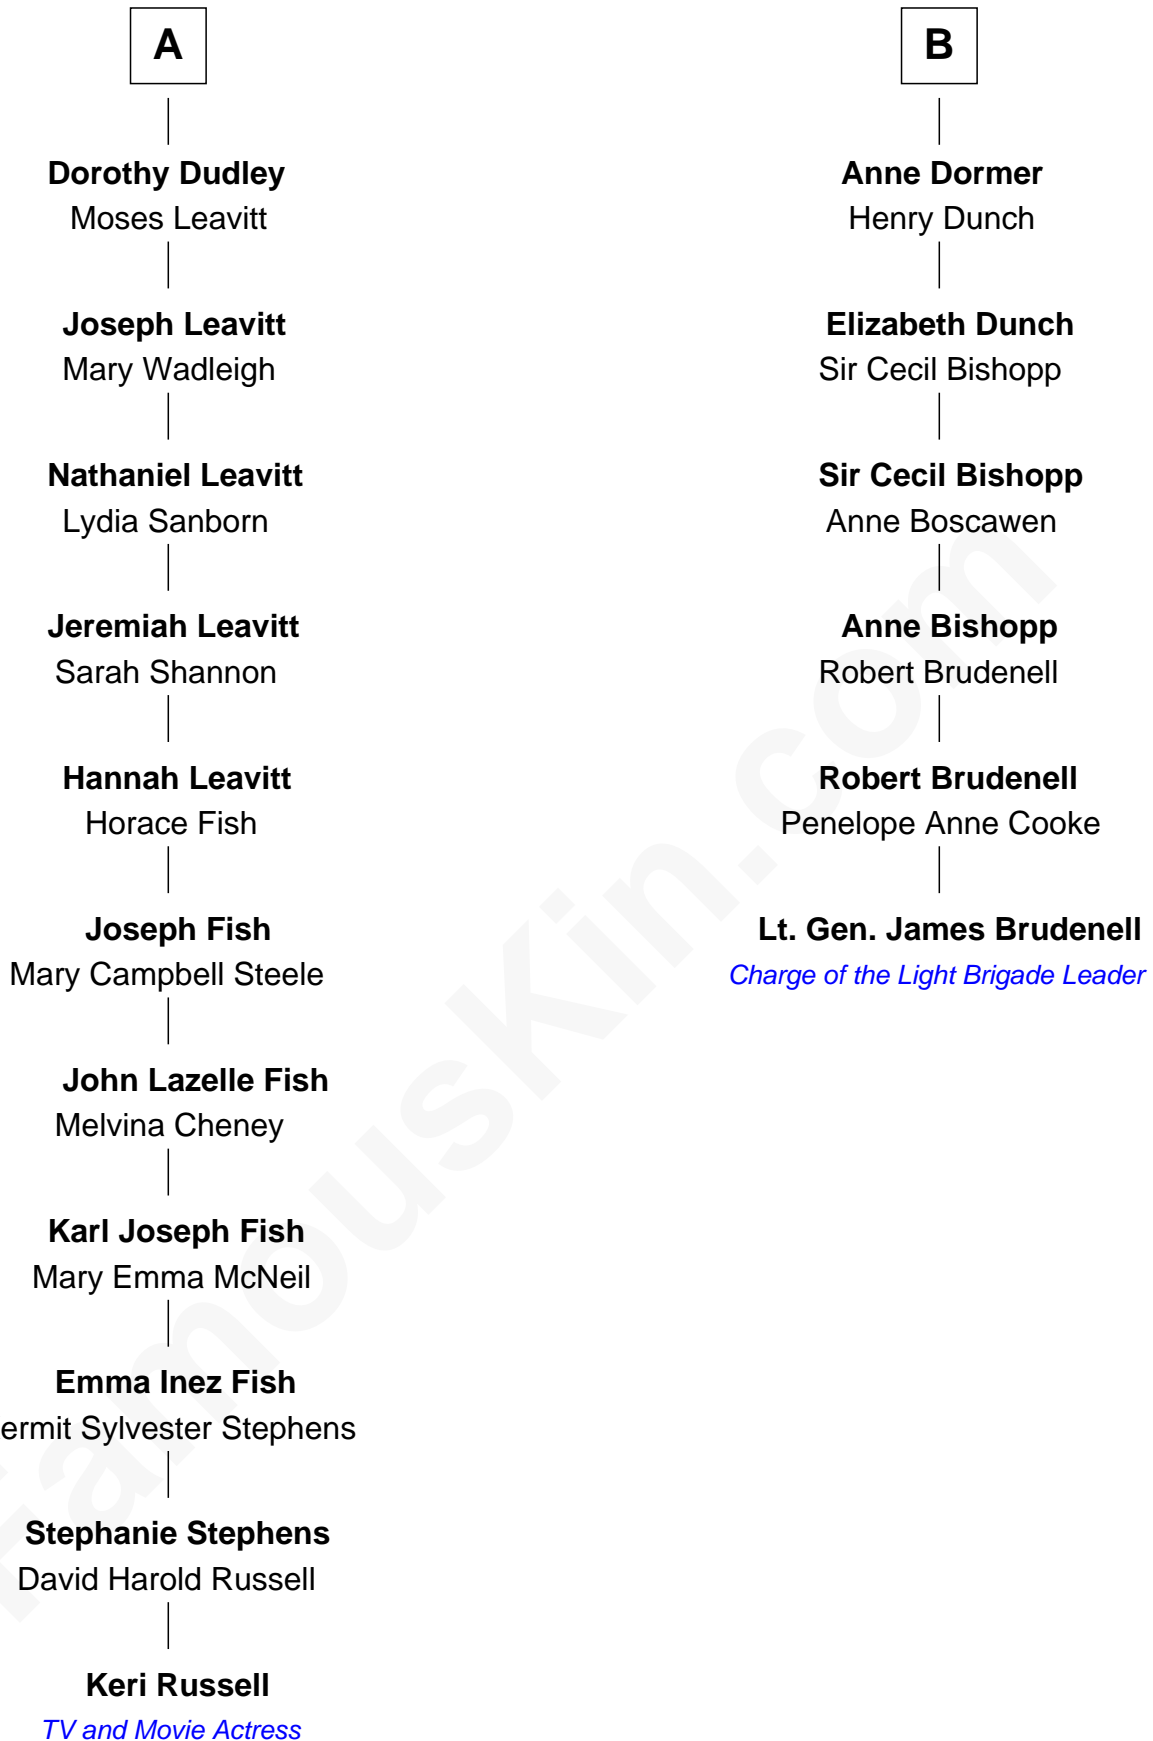

FamousKin.com Relationship Chart of

Keri Russell

TV and Movie Actress

12th cousin 5 times removed of

Lt. Gen. James Brudenell

Leader of the "Charge of the Light Brigade"

Keri Russell photo by [Caroline Bonarde Ucci](#) (CC BY 3.0)