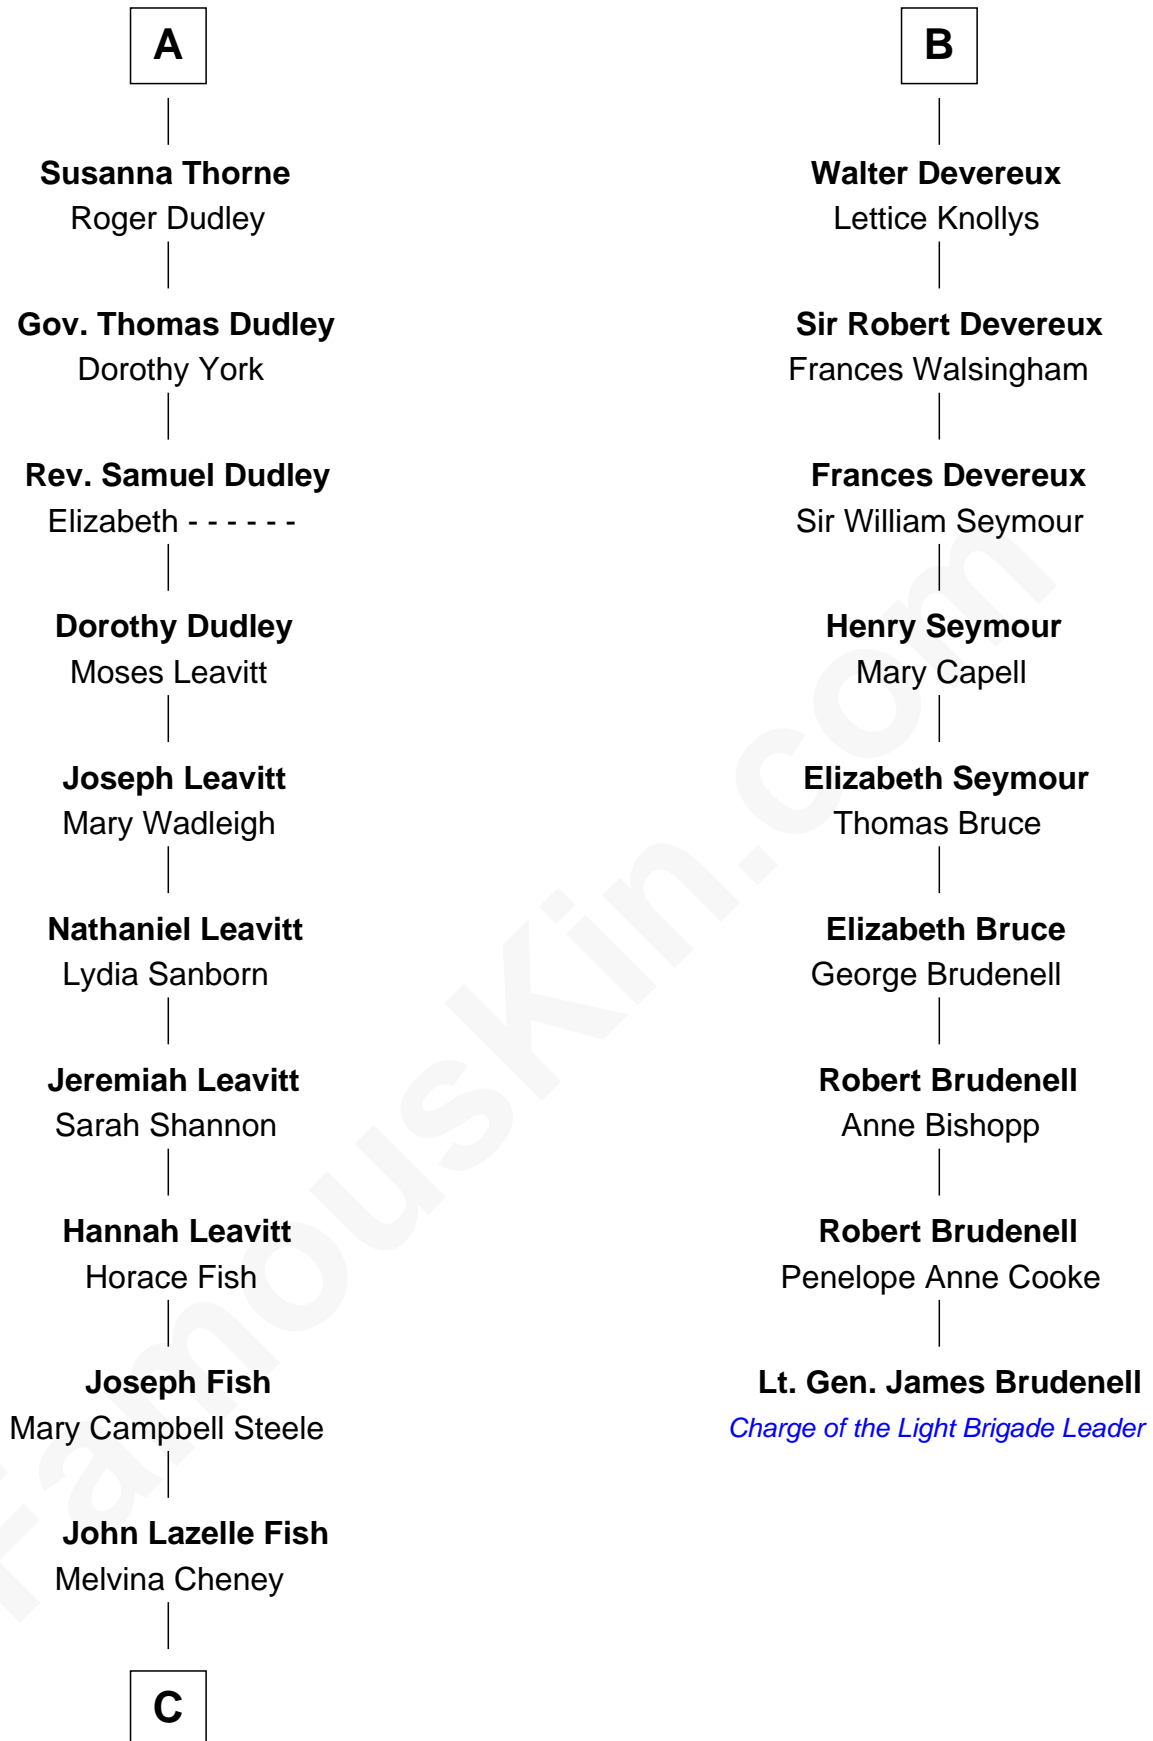

FamousKin.com Relationship Chart of

Keri Russell

TV and Movie Actress

15th cousin 5 times removed of

Lt. Gen. James Brudenell

Leader of the "Charge of the Light Brigade"

C

—
Karl Joseph Fish
Mary Emma McNeil

—
Emma Inez Fish
Kermit Sylvester Stephens

—
Stephanie Stephens
David Harold Russell

—
Keri Russell
TV and Movie Actress

FamousKin.com