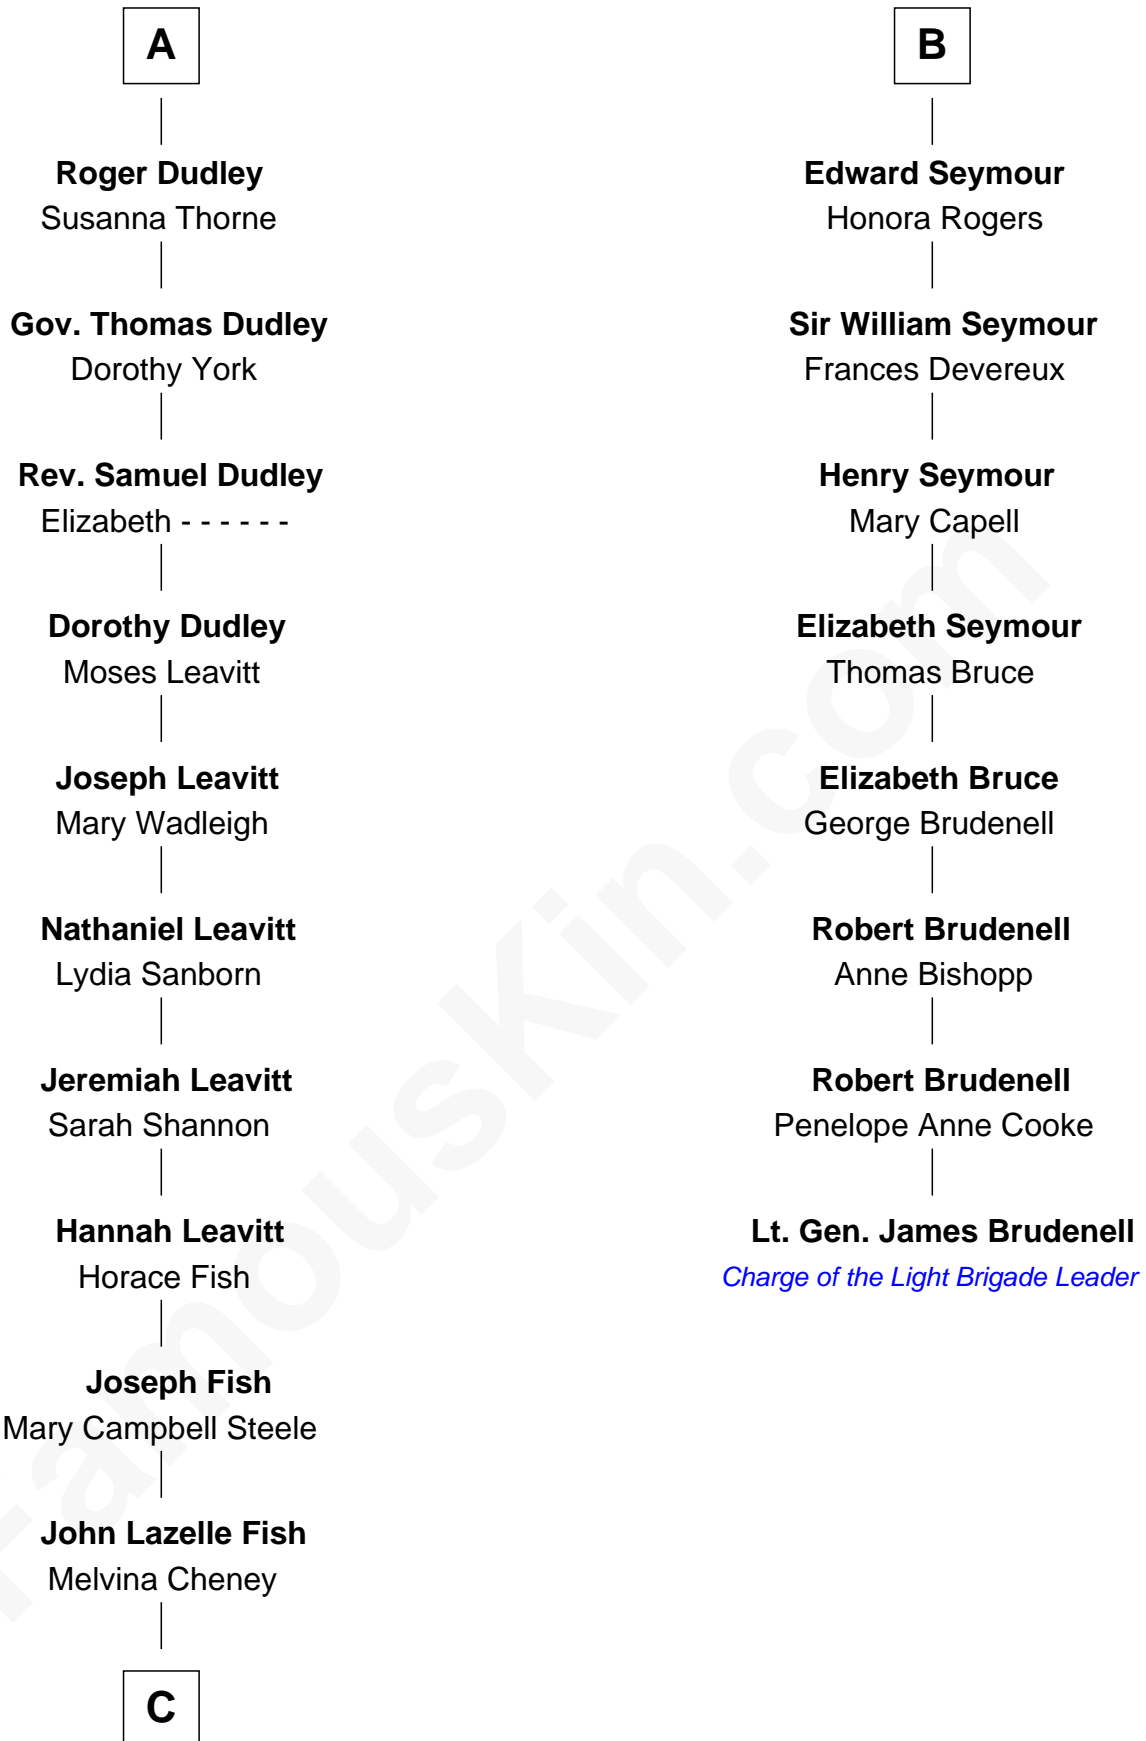

FamousKin.com

Relationship Chart of

Keri Russell

TV and Movie Actress

14th cousin 6 times removed of

Lt. Gen. James Brudenell

Leader of the "Charge of the Light Brigade"

Sir Philip le Despencer

Joyce Tiptoft

Sir Edward Sutton

Cecily Willoughby

Sir John Sutton

Cecily Grey

Sir Henry Dudley

- - - - - Ashton

Probable

A

Sir Philip le Despencer

Elizabeth de Tibetot

Margery Despencer

Sir Roger Wentworth

Sir Philip Wentworth

Mary Clifford

Sir Henry Wentworth

Anne Say

Margery Wentworth

Sir John Seymour

Edward Seymour

Anne Stanhope

Edward Seymour

Katherine Grey

B