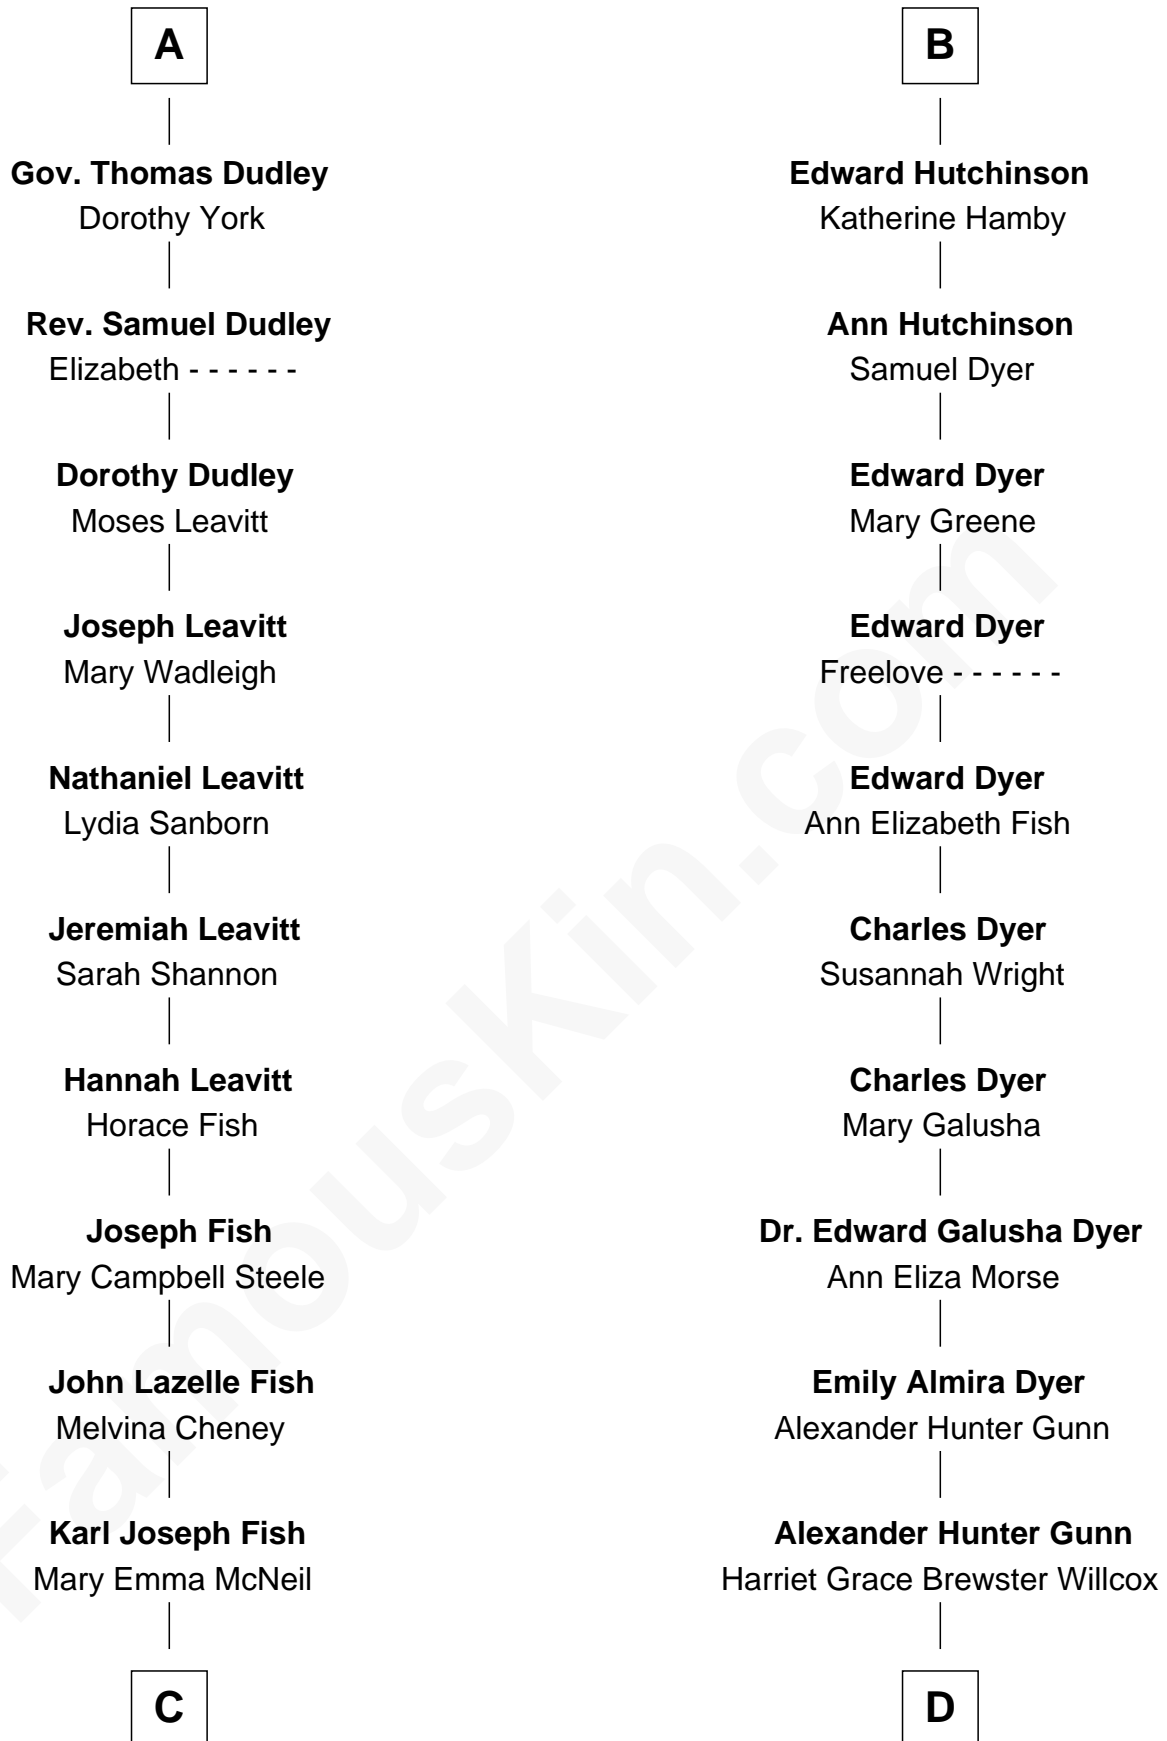

FamousKin.com Relationship Chart of

Keri Russell

TV and Movie Actress

19th cousin of

Elisabeth Shue

TV and Movie Actress

Sir Walter Blount

Sancha de Ayala

Sir Thomas Blount

Margaret de Gresley

Sir Thomas Blount

Agnes Hawley

Anne Blount

William Marbury

Robert Marbury

Katherine Williamson

William Marbury

Agnes Lenton

Rev. Francis Marbury

Bridget Dryden

Anne Marbury

William Hutchinson

B

C

Emma Inez Fish
Kermit Sylvester Stephens

Stephanie Stephens
David Harold Russell

Keri Russell
TV and Movie Actress

D

Mary Brewster Gunn
Adoniram Judson Wells

Anne Brewster Wells
James William Shue

Elisabeth Shue
TV and Movie Actress