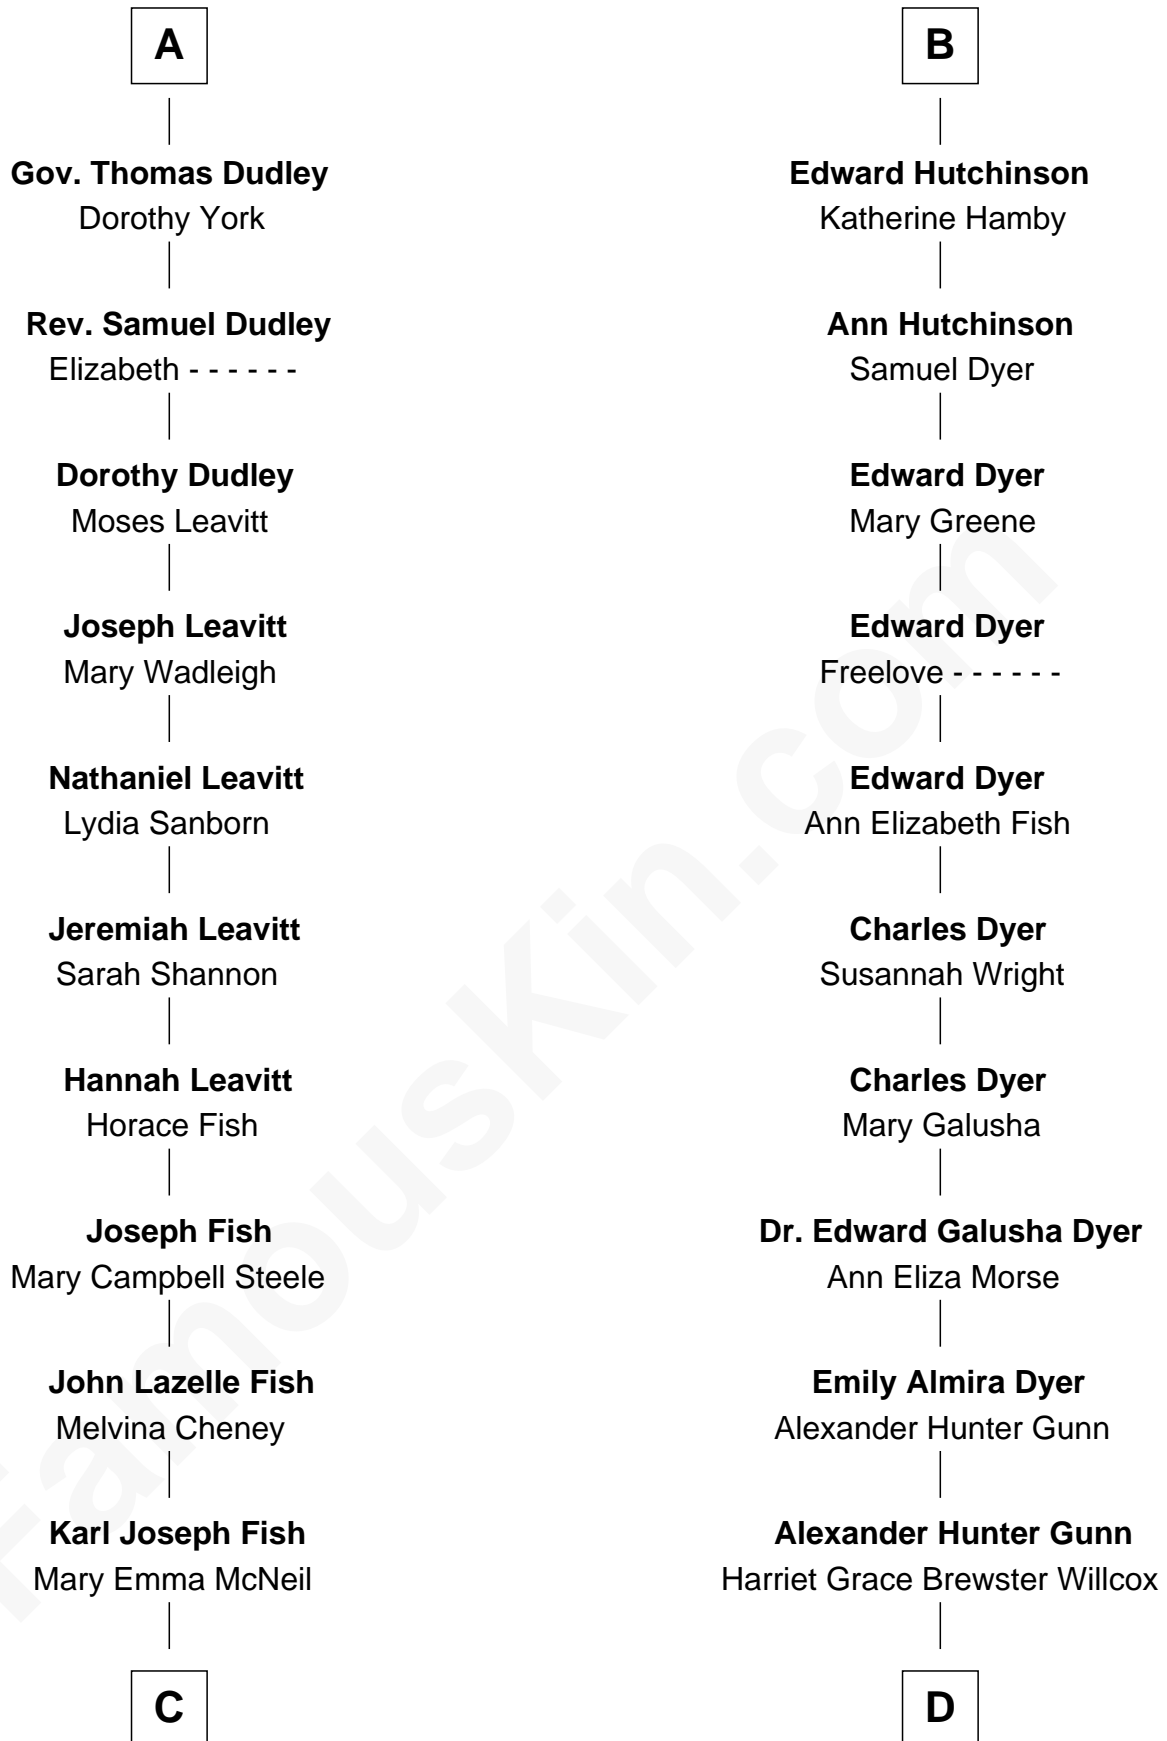

FamousKin.com Relationship Chart of

Keri Russell

TV and Movie Actress

19th cousin of

Andrew Shue

TV Actor

Sir Walter Blount

Sancha de Ayala

Sir Thomas Blount

Margaret de Gresley

Sir Thomas Blount

Agnes Hawley

Anne Blount

William Marbury

Robert Marbury

Katherine Williamson

William Marbury

Agnes Lenton

Rev. Francis Marbury

Bridget Dryden

Anne Marbury

William Hutchinson

B

C

Emma Inez Fish
Kermit Sylvester Stephens

Stephanie Stephens
David Harold Russell

Keri Russell
TV and Movie Actress

D

Mary Brewster Gunn
Adoniram Judson Wells

Anne Brewster Wells
James William Shue

Andrew Shue
TV Actor