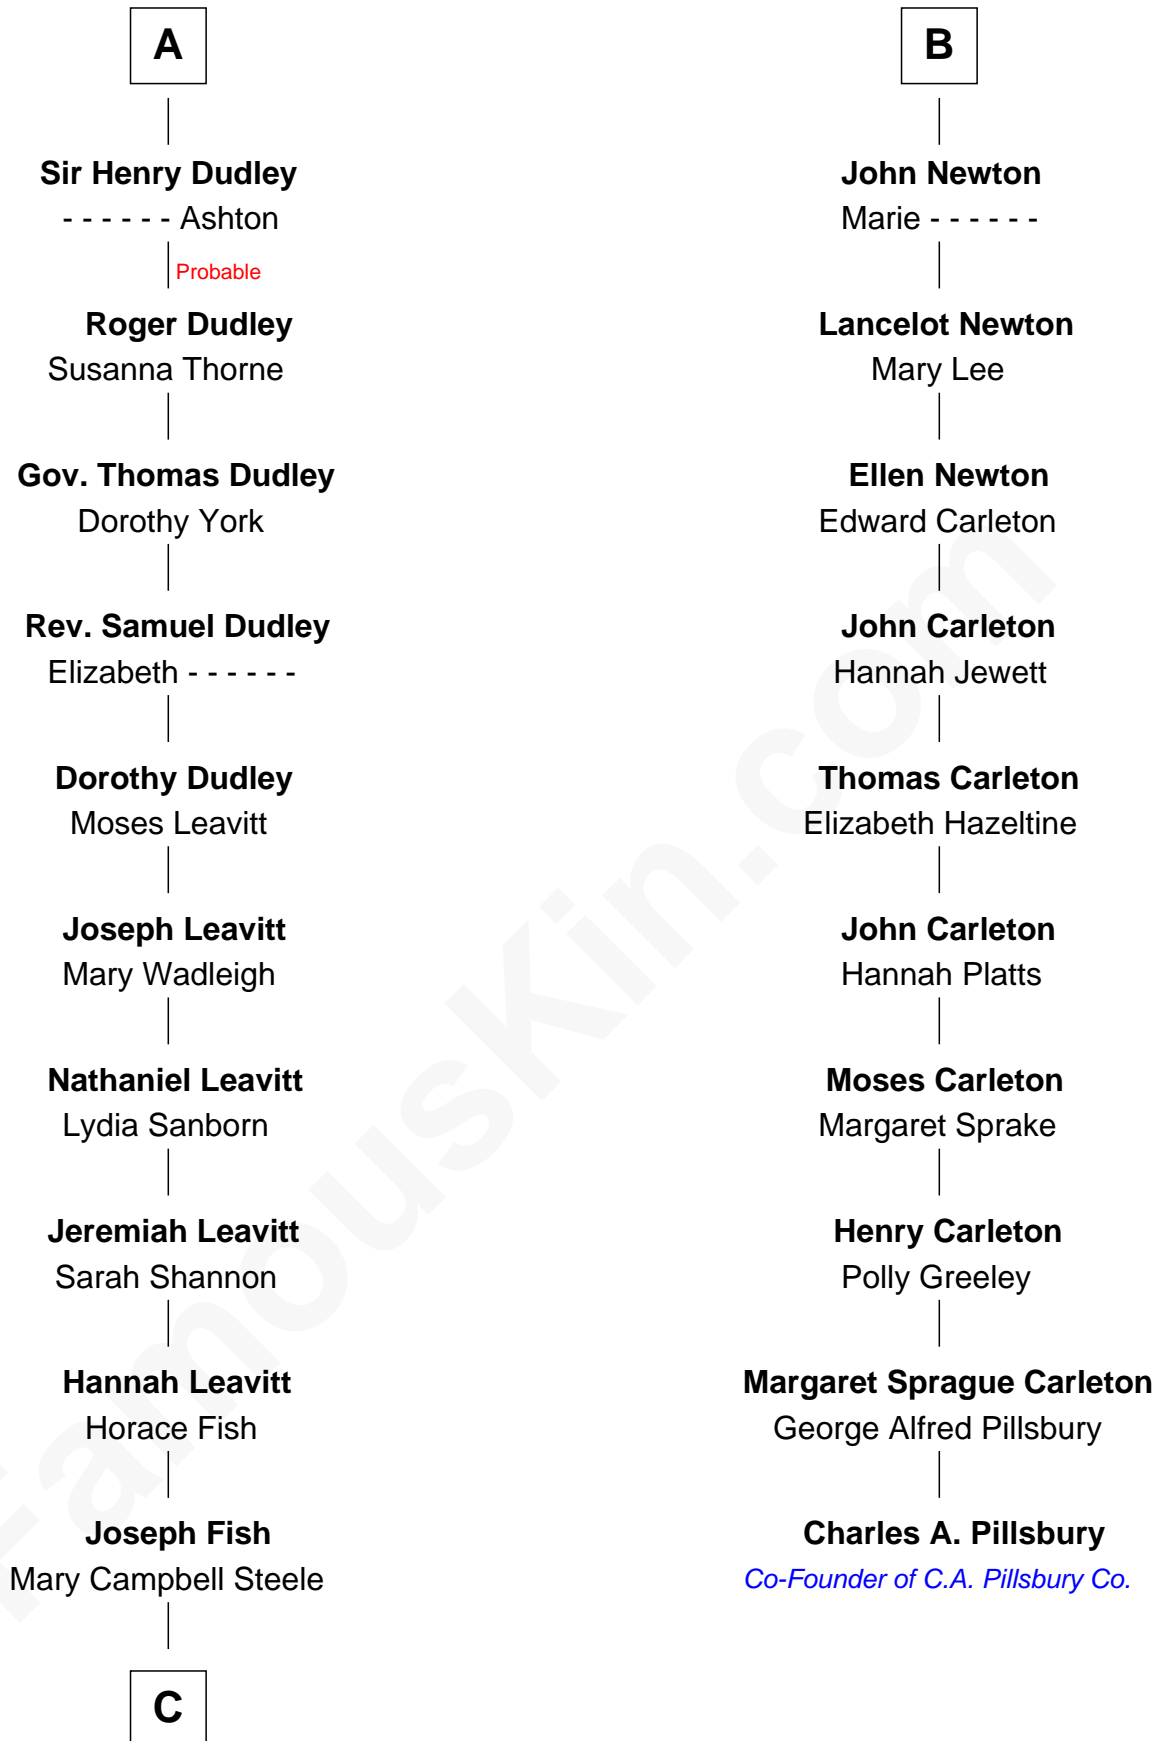

FamousKin.com Relationship Chart of

Keri Russell

TV and Movie Actress

16th cousin 5 times removed of

Charles A. Pillsbury

Co-Founder of C.A. Pillsbury Co.

Edmund Fitzalan

Alice de Warenne

C

—
John Lazelle Fish

Melvina Cheney

—
Karl Joseph Fish

Mary Emma McNeil

—
Emma Inez Fish

Kermit Sylvester Stephens

—
Stephanie Stephens

David Harold Russell

—
Keri Russell

TV and Movie Actress