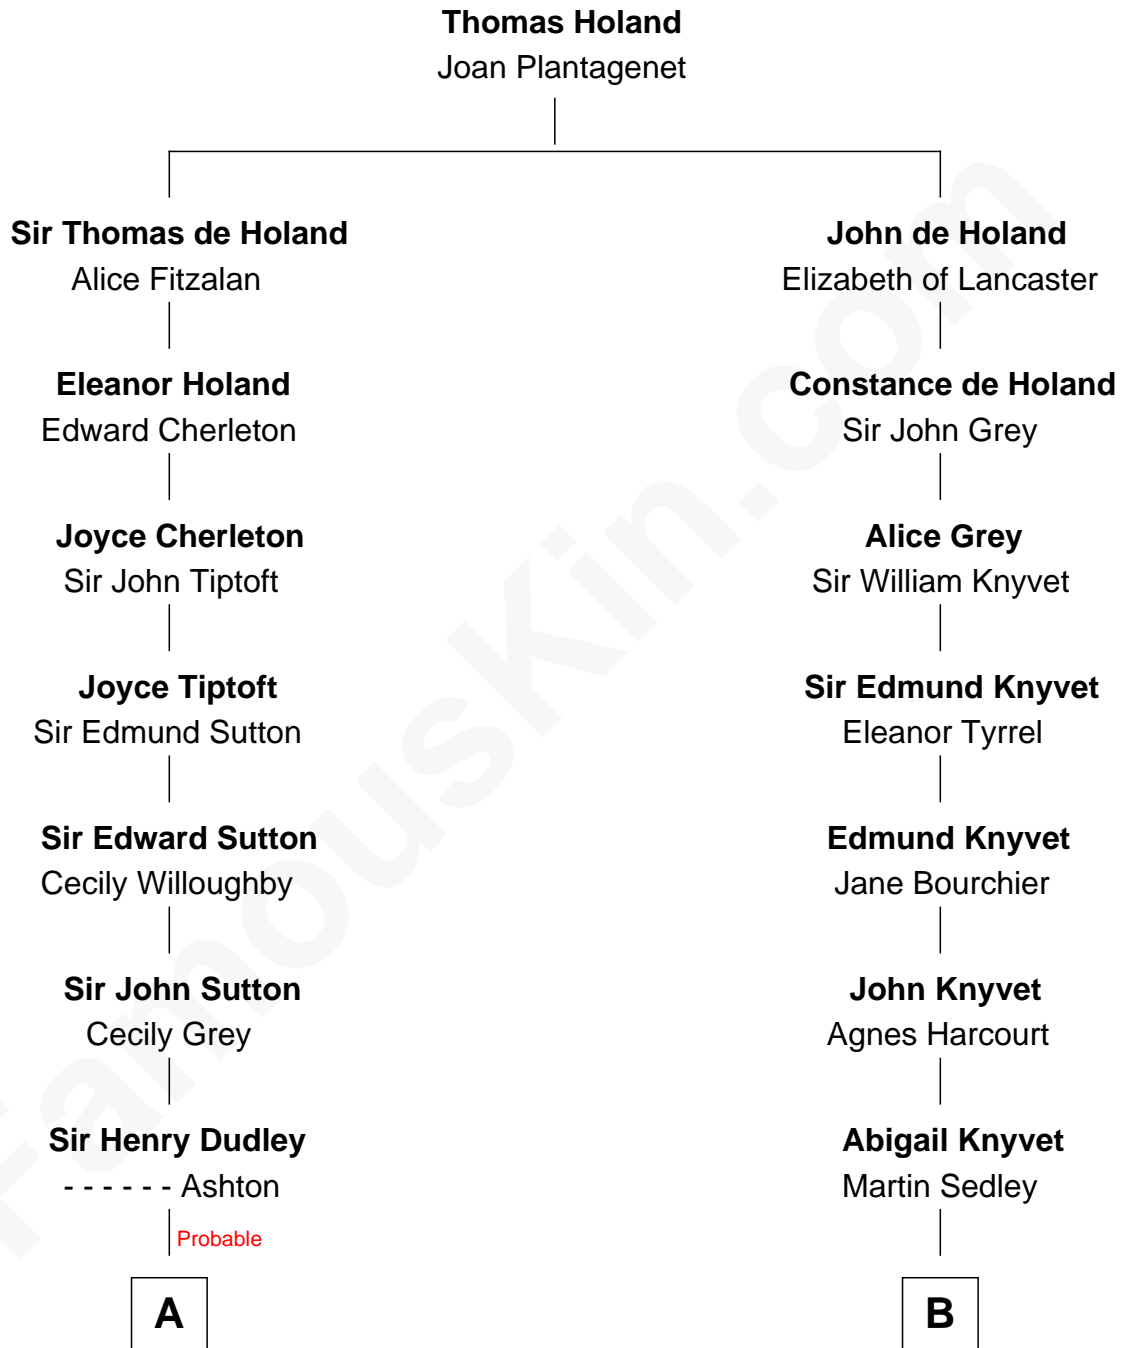

FamousKin.com Relationship Chart of

Keri Russell

TV and Movie Actress

20th cousin of

Carly Fiorina

CEO of Hewlett-Packard

C

Karl Joseph Fish
Mary Emma McNeil

Emma Inez Fish
Kermit Sylvester Stephens

Stephanie Stephens
David Harold Russell

Keri Russell
TV and Movie Actress

D

John Walker Weber
Maude Graves

Cara Carleton Weber
Harold Marvin Sneed

Joseph Tyree Sneed
Madelon Montross Juergens