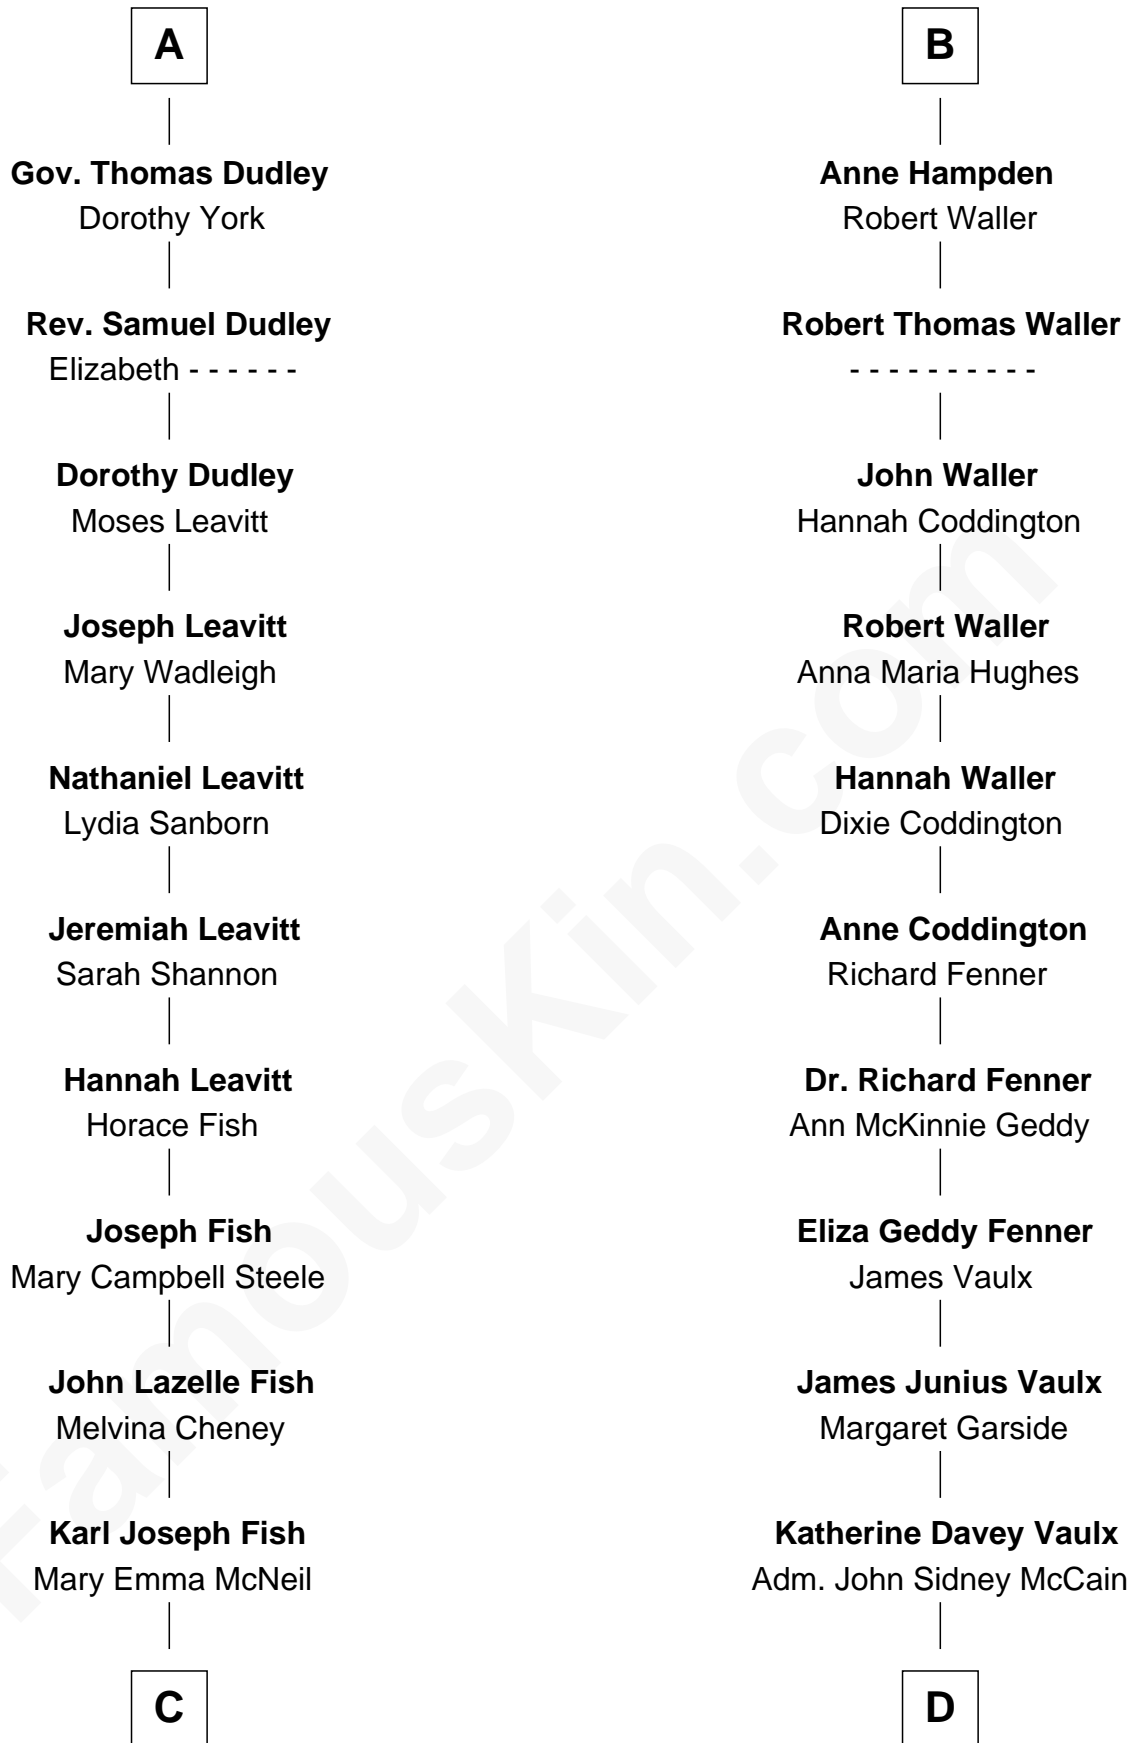

FamousKin.com Relationship Chart of

Keri Russell

TV and Movie Actress

18th cousin 1 time removed of

John McCain

U.S. Senator from Arizona

Sir Walter Blount

Sancha de Ayala

Sir John Sutton

Cecily Grey

Sir Henry Dudley

----- Ashton

Probable

Roger Dudley

Susanna Thorne

A

Sir Thomas Blount

Margaret de Gresley

Sanchia Blount

Edward Langford

Alice Langford

John Stradling

Anne Stradling

Sir John Danvers

Anne Danvers

Thomas Lovett

Elizabeth Lovett

Anthony Cave

Anne Cave

Griffith Hampden

B

FamousKin.com