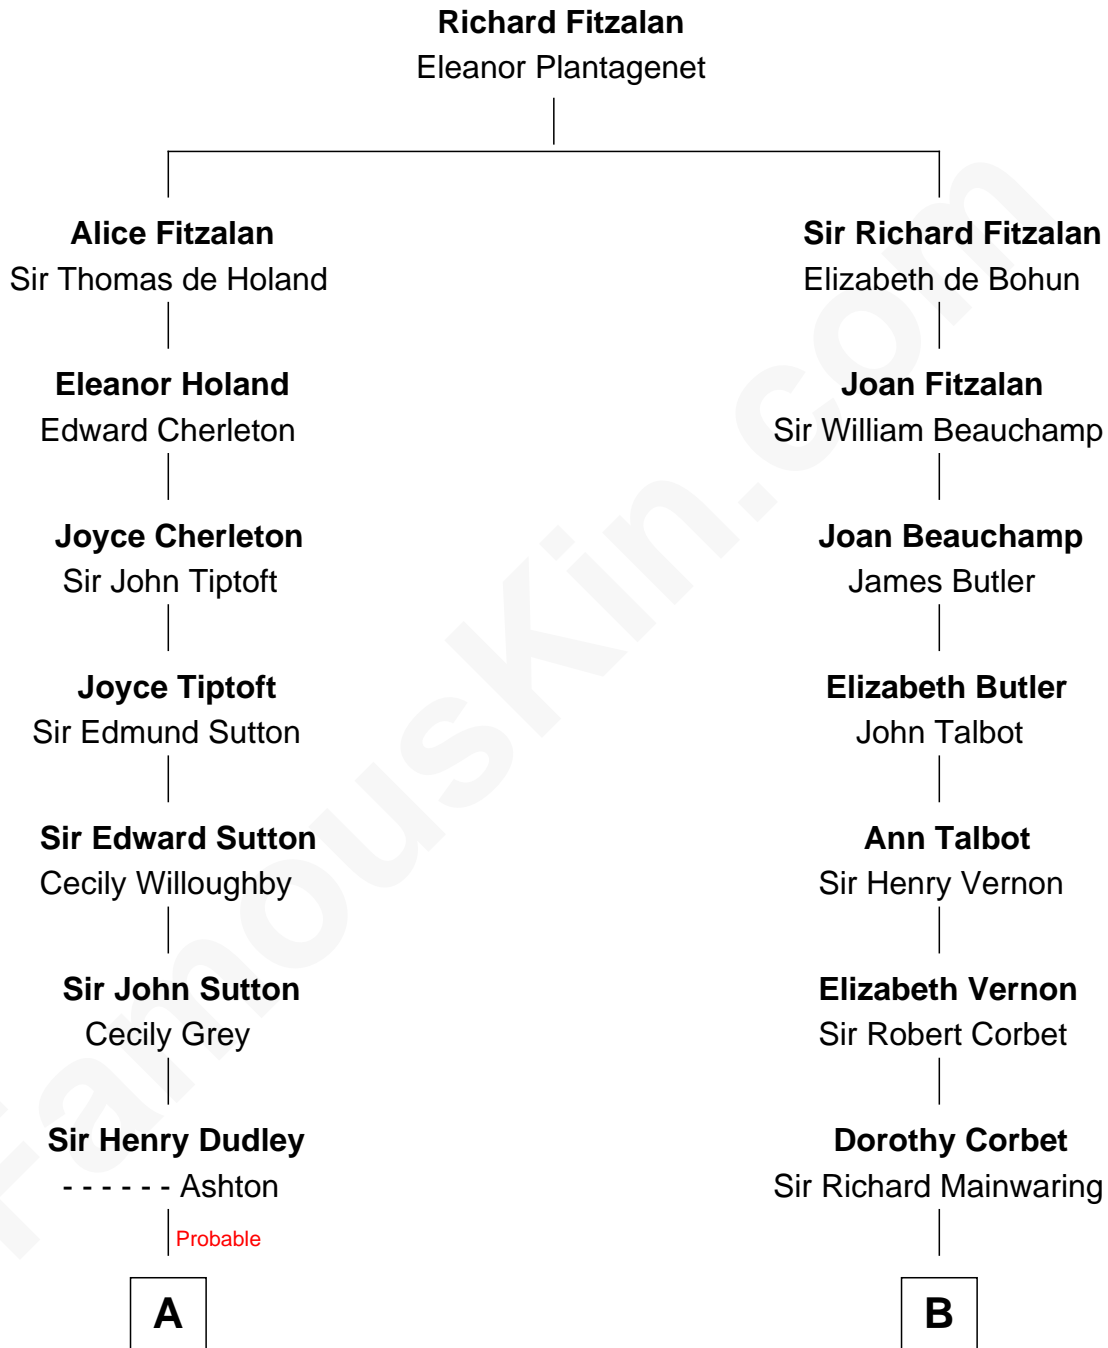

FamousKin.com Relationship Chart of

Keri Russell

TV and Movie Actress

18th cousin 2 times removed of

Melvyn Douglas

Movie Actor

FamousKin.com